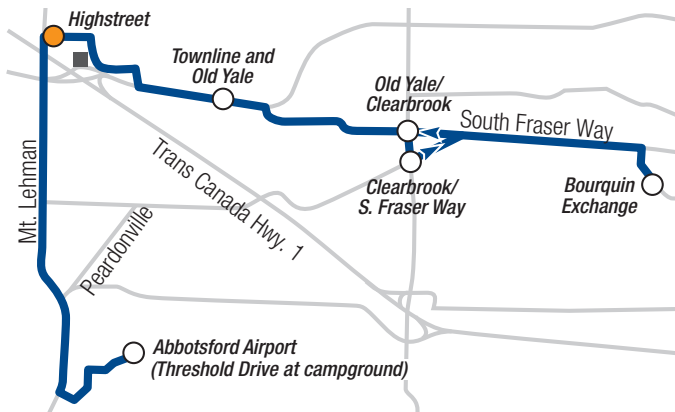

Abbotsford International Airshow Shuttle

Friday										
Bourquin Exchange	Old Yale and Clearbrook	Townline and Old Yale	Highstreet Mall	Threshold Drive turn around loop	Threshold Drive turn around loop	Highstreet Mall	Townline and Old Yale	Clearbrook and South Fraser Way	Bourquin Exchange	
3:05	3:11	3:14	3:17	3:29	3:35	3:43	3:47	3:51	3:59	
3:35	3:41	3:44	3:47	3:59	4:05	4:13	4:17	4:21	4:29	
3:55	4:01	4:04	4:07	4:19	4:25	4:33	4:37	4:41	4:49	
4:05	4:11	4:14	4:17	4:29	4:35	4:43	4:47	4:51	4:59	
4:35	4:41	4:44	4:47	4:59	5:05	5:13	5:17	5:21	5:29	
4:55	5:01	5:04	5:07	5:19	5:25	5:33	5:37	5:41	5:49	
5:15	5:21	5:24	5:27	5:39	5:45	5:53	5:57	6:01	6:09	
5:35	5:41	5:44	5:47	5:59	6:05	6:13	6:17	6:21	6:29	
5:55	6:01	6:04	6:07	6:19	6:25	6:33	6:37	6:41	6:49	
6:15	6:21	6:24	6:27	6:39	7:45	7:53	7:57	8:01	8:09	
6:35	6:41	6:44	6:47	6:59	8:45	8:53	8:57	9:01	9:09	
7:15	7:21	7:24	7:27	7:39	9:25	9:33	9:37	9:41	9:49	
8:15	8:21	8:24	8:27	8:39	9:45	9:53	9:57	10:01	10:09	
9:15	9:21	9:24	9:27	9:39	10:05	10:13	10:17	10:21	10:29	
9:35	9:41	9:44	9:47	9:59	10:25	10:33	10:37	10:41	10:49	
9:55	10:01	10:04	10:07	10:19	10:45	10:53	10:57	11:01	11:09	

66 FVX

Friday	to Carvolth	Highstreet	Carvolth
*		10:40pm	11:03pm

*Extra Trips

These trips are in addition to regularly scheduled trips. Friday, Saturday and Sunday have one extra trip.

Airshow shuttle route