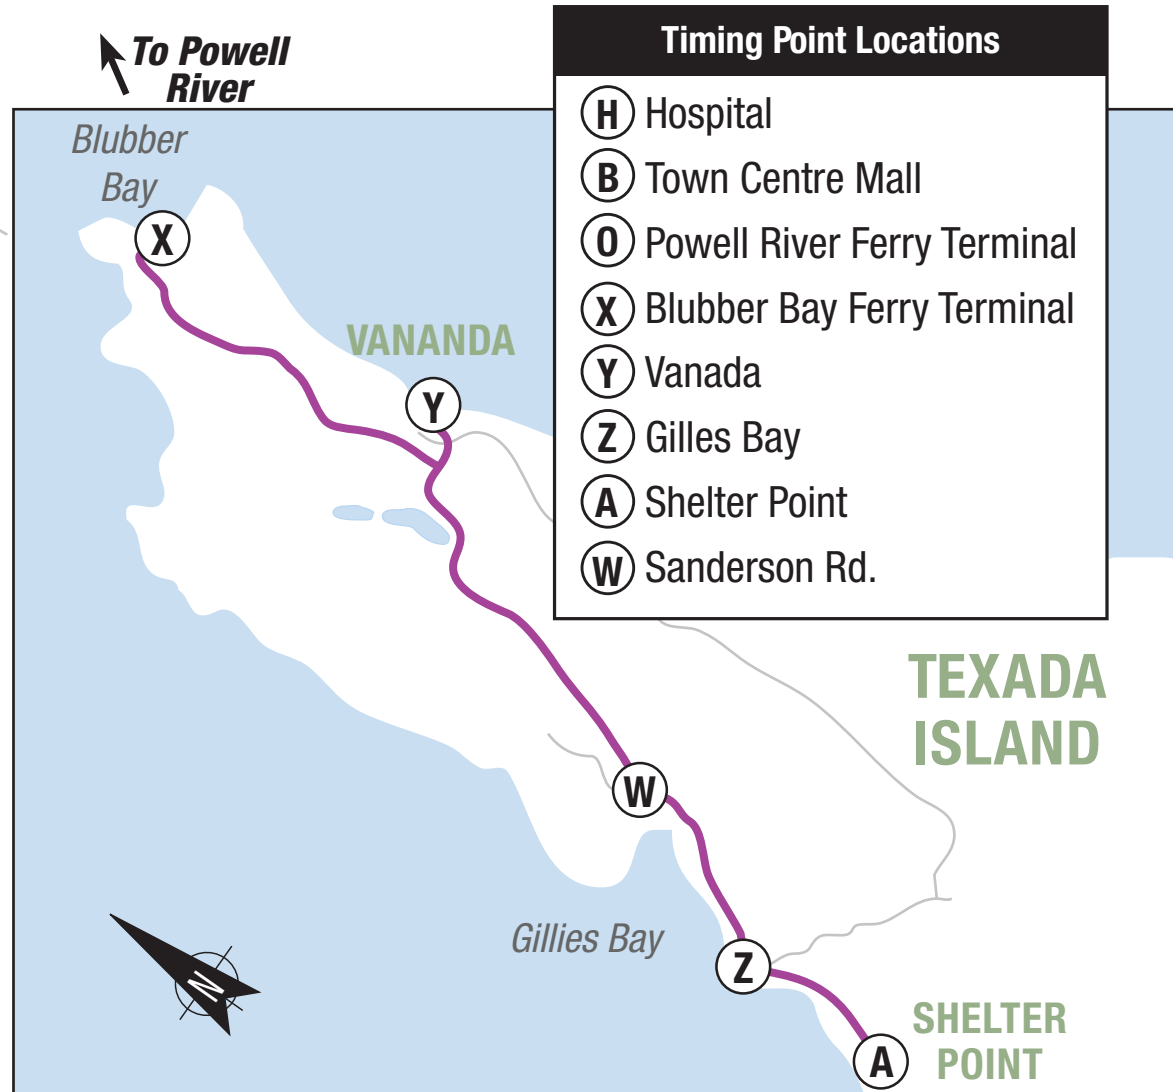

13 Texada

To Texada Island
↓

Timing Point Locations	
(H)	Hospital
(B)	Town Centre Mall
(O)	Powell River Ferry Terminal
(X)	Blubber Bay Ferry Terminal
(Y)	Vanada
(Z)	Gillies Bay
(A)	Shelter Point
(W)	Sanderson Rd.

To Powell River
↖