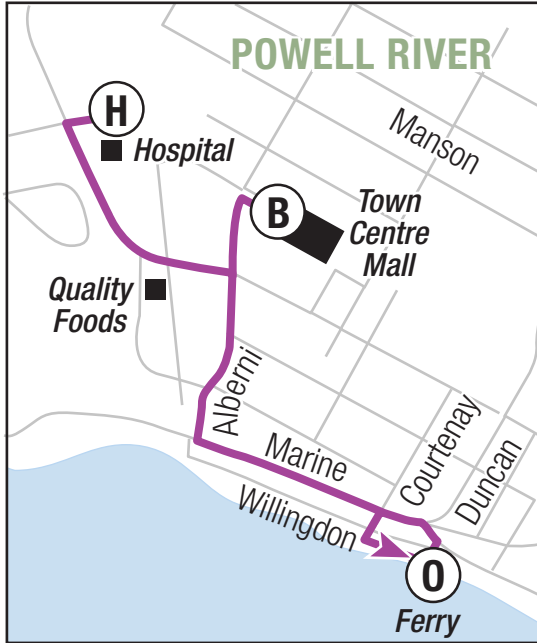

13 Texada

To Texada Island
↓

Timing Point Locations	
(H)	Hospital
(B)	Town Centre Mall
(O)	Powell River Ferry Terminal
(X)	Blubber Bay Ferry Terminal
(Y)	Vanada
(Z)	Gillies Bay
(A)	Shelter Point
(W)	Sanderson Rd.

To Powell River
↖