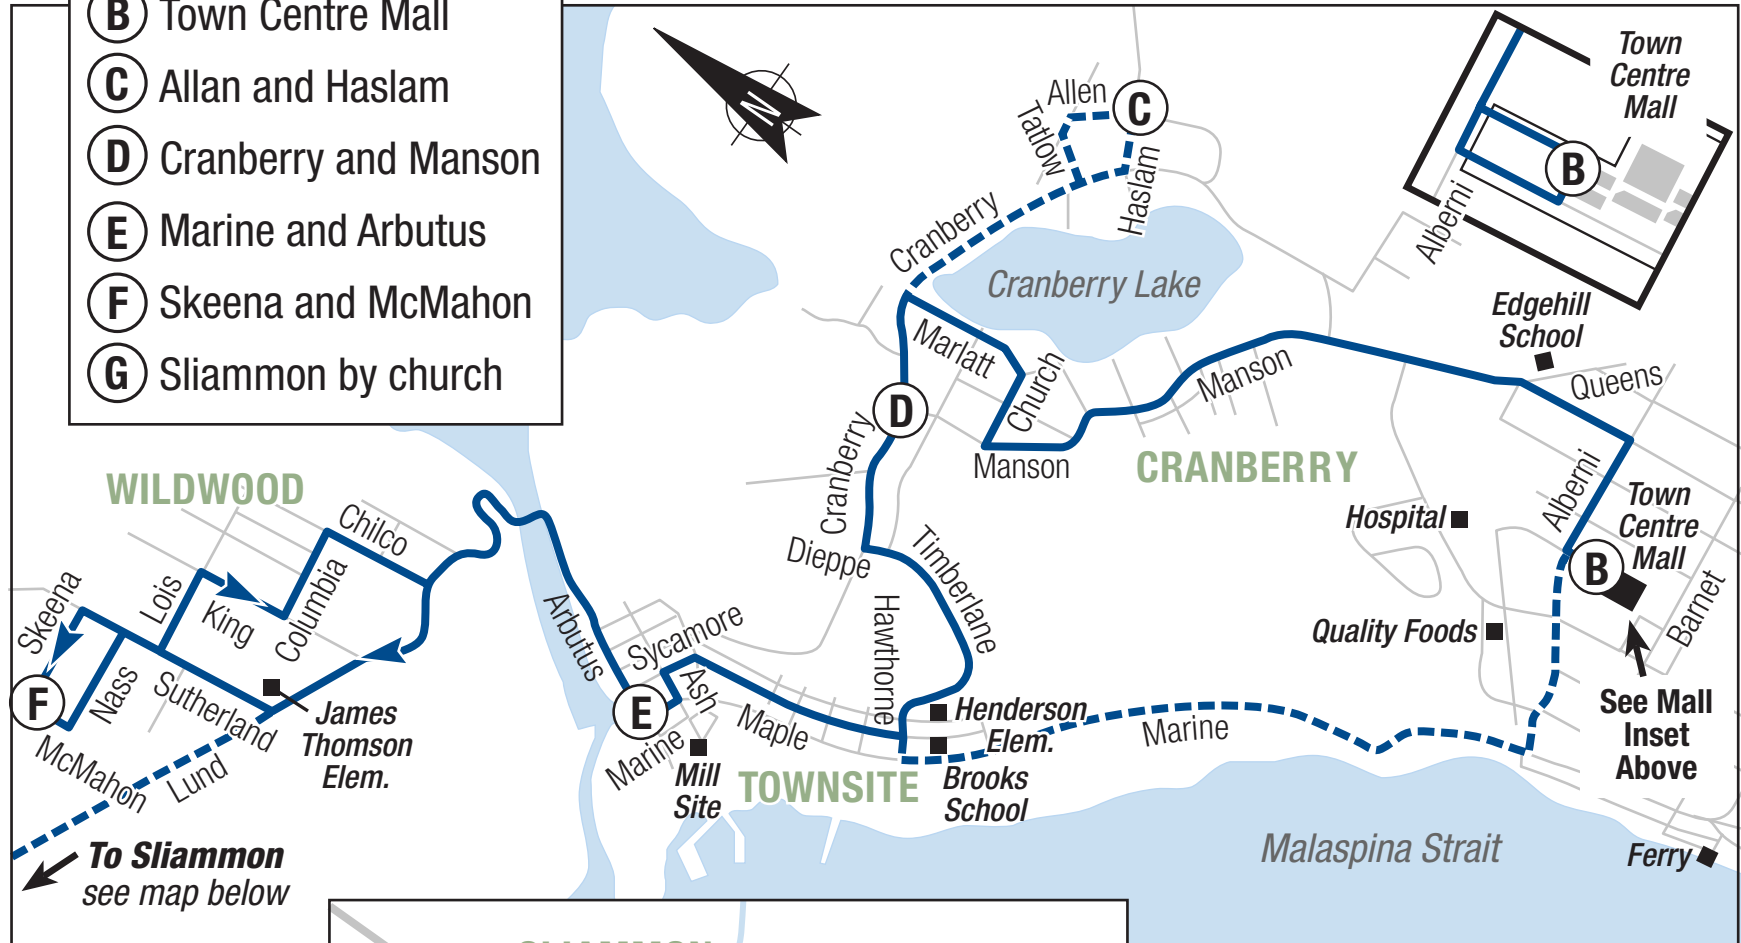

**Timing Point Locations**

- (B)** Town Centre Mall
- (C)** Allan and Haslam
- (D)** Cranberry and Manson
- (E)** Marine and Arbutus
- (F)** Skeena and McMahon
- (G)** Sliammon by church

**1 Townsite/Wildwood**

**To Sliammon**  
see map below

**To Powell River**