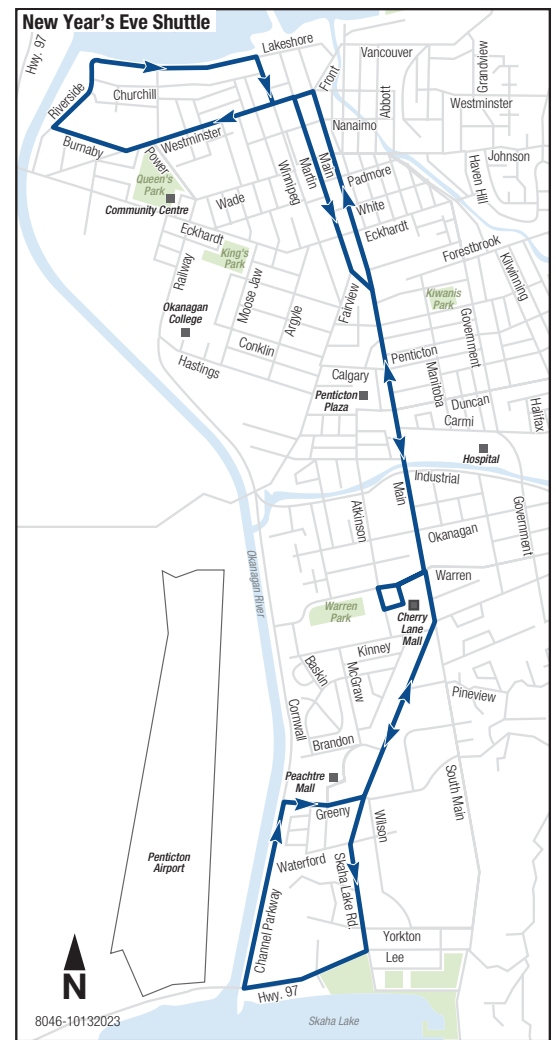

The New Year's Eve Shuttle bus will complement the regular 15 Night Route with direct service to the malls, downtown, both lakes and the community centre. The bus routes along Martin from Downtown, then via Main Street past Pentiction Plaza to Cherry Lane Mall. It then runs along Main and Skaha Lake Road to Channel Parkway and returns to Peachtree Mall via Green. The bus then returns to downtown via Main street to Martin, along Westminster, Burnaby, Riverside, Lakeshore, Winnipeg, Westminster to Martin.

Cherry Lane Shopping Centre (The Bay)	Skaha Lake and Green (Peachtree Mall)	Skaha Lake Rd and Channel Parkway	Skaha Lake and Green (Peachtree Mall)	Main at Warren	Westminster at Winnipeg	Okanagan Lake (S.S. Sicamous)	Martin and Wade	Pentiction Plaza (on Main)	Cherry Lane Shopping Centre (The Bay)
7:00	7:02	7:04	7:06	7:09	7:16	7:19	7:23	7:26	7:29
7:30	7:32	7:34	7:36	7:39	7:46	7:49	7:53	7:56	7:59
8:00	8:02	8:04	8:06	8:09	8:16	8:19	8:23	8:26	8:29
8:30	8:32	8:34	8:36	8:39	8:46	8:49	8:53	8:56	8:59
9:00	9:02	9:04	9:06	9:09	9:16	9:19	9:23	9:26	9:29
9:30	9:32	9:34	9:36	9:39	9:46	9:49	9:53	9:56	9:59
10:00	10:02	10:04	10:06	10:09	10:16	10:19	10:23	10:26	10:29
10:30	10:32	10:34	10:36	10:39	10:46	10:49	10:53	10:56	10:59
12:00	12:02	12:04	12:06	12:09	12:16	12:19	12:23	12:26	12:29
12:30	12:32	12:34	12:36	12:39	12:46	12:49	12:53	12:56	12:59
1:00	1:02	1:04	1:06	1:09	1:16	1:19	1:23	1:26	1:29
1:30	1:32	1:34	1:36	1:39	1:46	1:49	1:53	1:56	1:59

15 Night Route

Peachtree Square – Westside – Downtown – Eastside – Peachtree Square

Peachtree Square	Cherry Lane Shopping Centre (Warren Ave)	Pentiction Plaza	Okanagan College	Wade and Martin	Pentiction Health Unit (on Carmi)	Duncan and Columbia	Pentiction Plaza (on Duncan at A&W)	Cherry Lane Shopping Centre (The Bay)	Yorkton and South Main	Peachtree Square
—	—	—	—	6:50	6:55	6:58	7:01	7:05	—	—
7:56	8:00	8:05	8:09	8:14	8:19	8:22	8:25	8:29	8:33	8:37
9:20	9:24	9:29	9:33	9:38	9:42	9:45	9:48	9:52	9:56	10:01
10:44	10:49	10:53	10:57	11:02	—	—	—	—	—	—
—	—	—	—	12:02	12:07	12:10	12:13	12:18	12:22	12:25
1:08	1:13	1:17	1:21	1:26	1:31	1:34	1:37	1:42	1:46	1:49

15 Night Route

Peachtree Square – Eastside – Downtown – Westside – Peachtree Square

Peachtree Square	Yorkton and South Main	Cherry Lane Shopping Centre (Warren Ave)	Pentiction Plaza (on Duncan at A&W)	Pentiction Health Unit (on Carmi)	Duncan and Columbia	Wade and Martin	Okanagan College	Pentiction Plaza	Cherry Lane Shopping Centre (The Bay)	Peachtree Square
—	—	—	—	—	—	—	—	—	—	—
7:14	7:18	7:25	7:28	7:30	7:33	7:40	7:44	7:48	7:52	7:56
8:38	8:42	8:49	8:52	8:54	8:57	9:04	9:08	9:12	9:16	9:20
10:02	10:06	10:12	10:16	10:18	10:21	10:28	10:32	10:36	10:40	10:44
—	—	—	—	—	—	—	—	—	—	—
12:26	12:30	12:36	12:40	12:42	12:45	12:52	12:56	1:00	1:04	1:08
1:50	1:54	2:00	2:04	2:06	2:09	2:16	2:20	2:24	2:30	—

See Regular Pentiction Transit System Rider's Guide for the 15 Night Route Map.

Transit Info 250-429-5602

bctransit.com