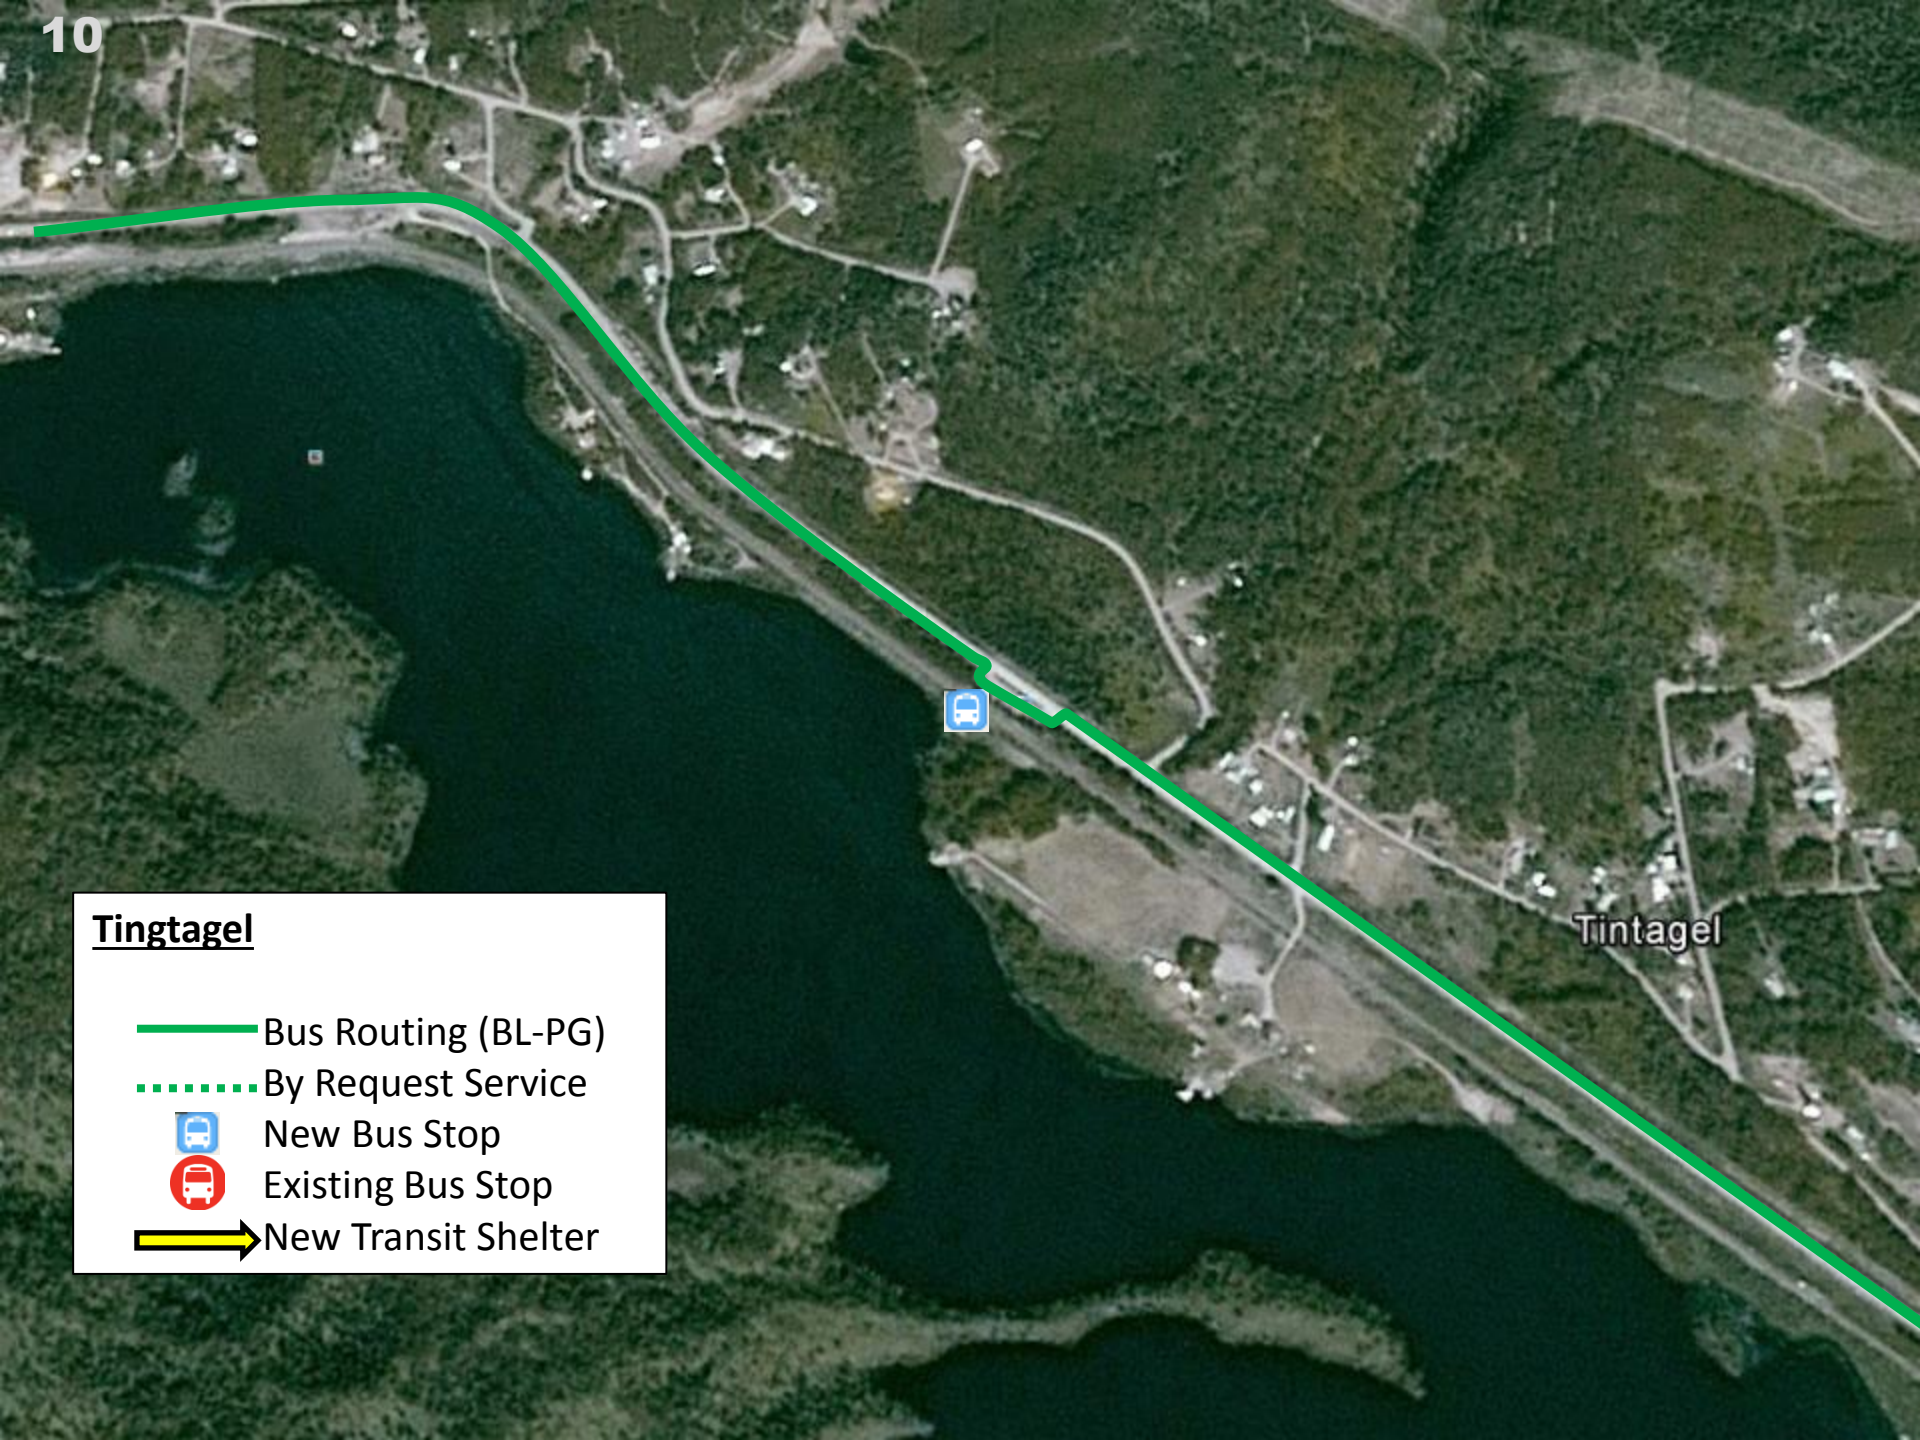

Tingtagel

- Bus Routing (BL-PG)
- By Request Service
- New Bus Stop
- Existing Bus Stop
- New Transit Shelter