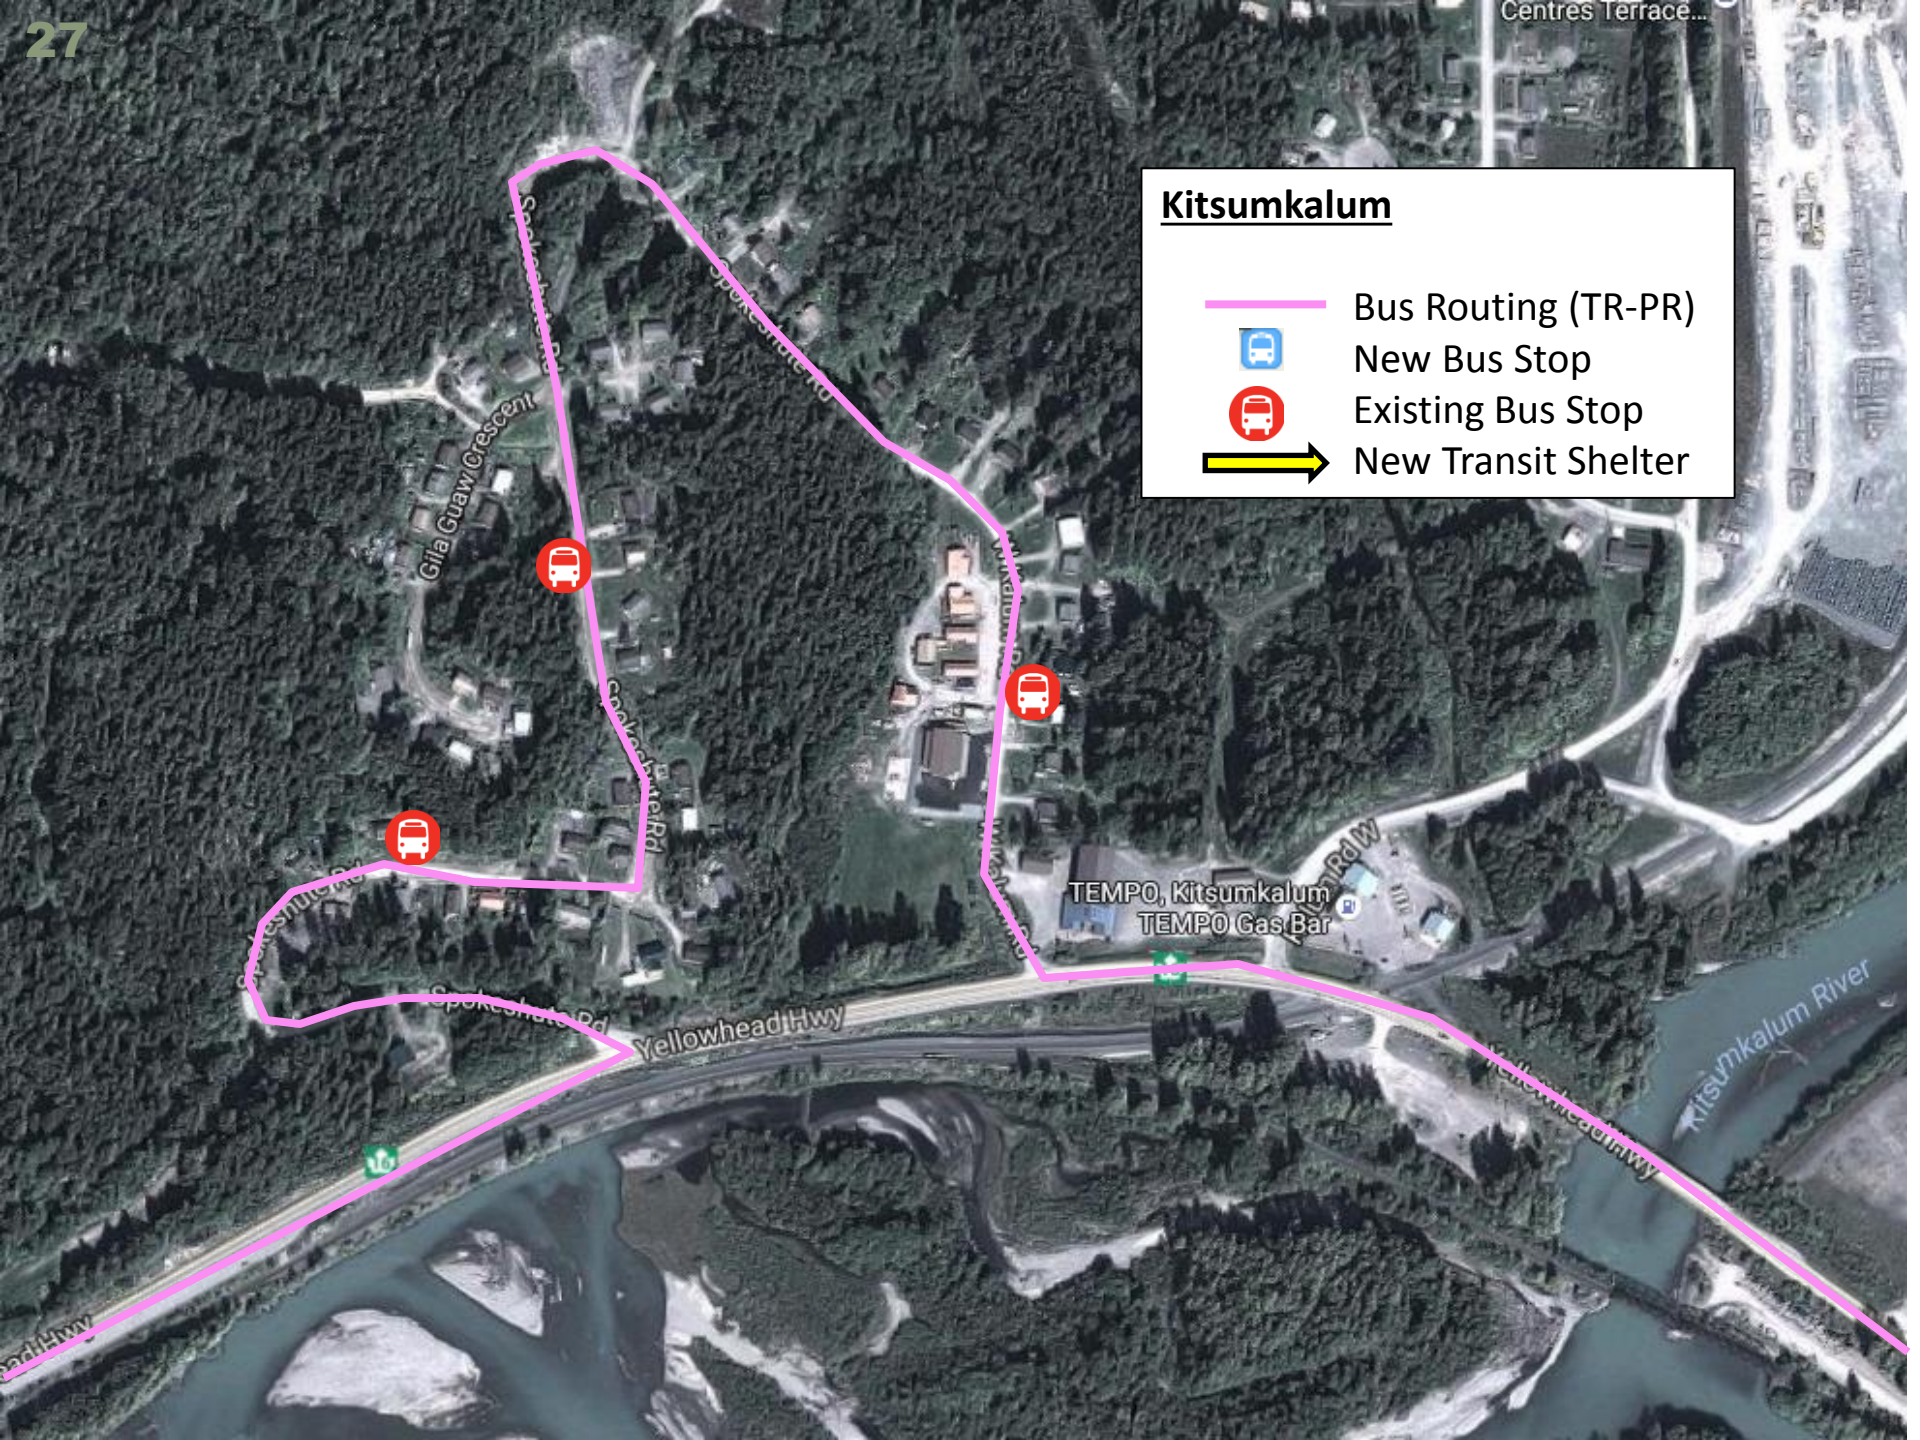

Kitsumkalum

- Bus Routing (TR-PR)
- New Bus Stop
- Existing Bus Stop
- New Transit Shelter