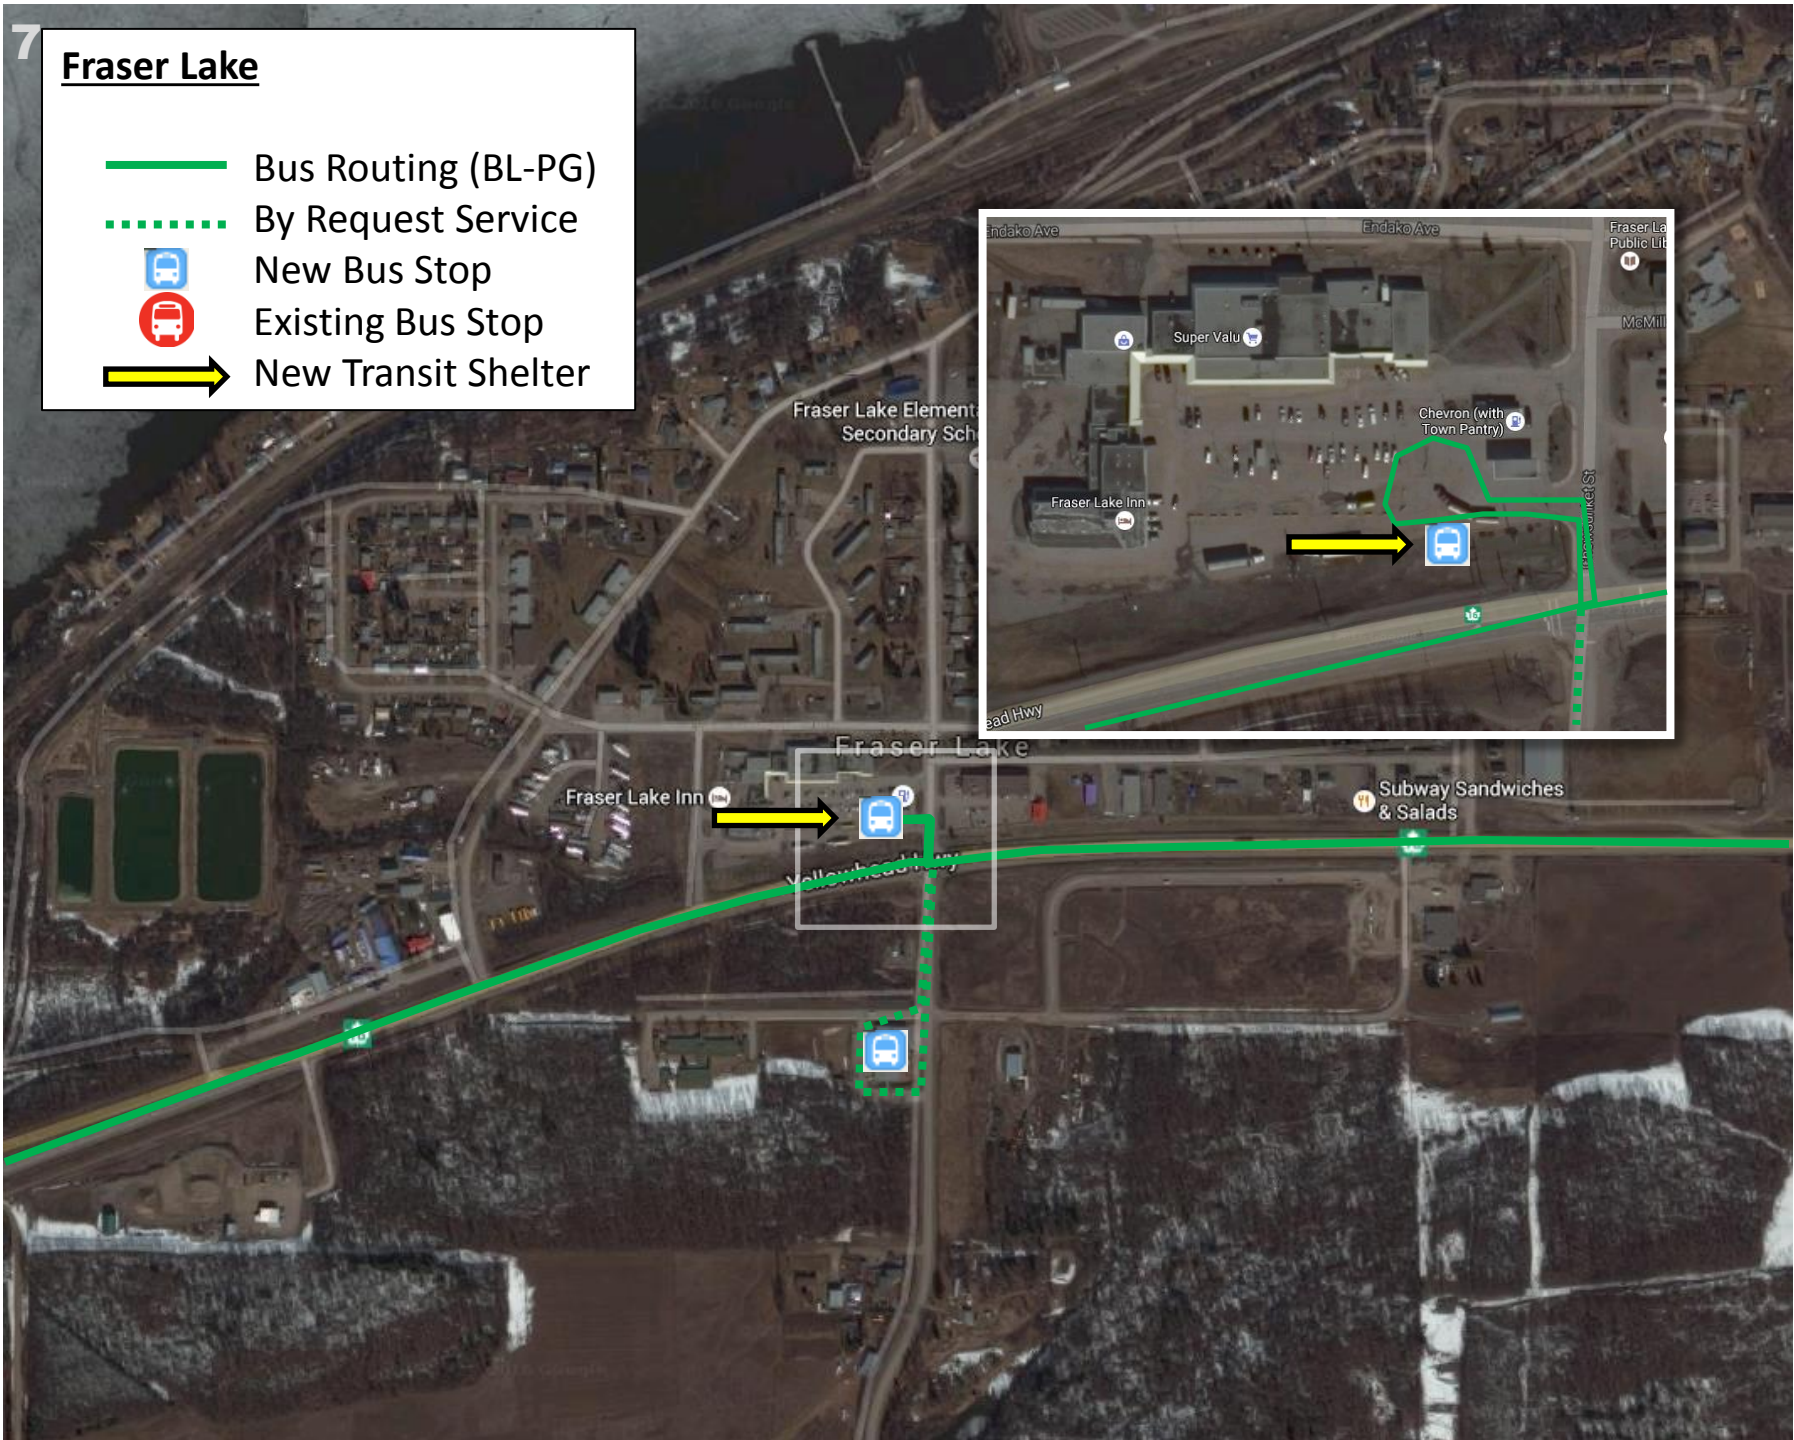

Fraser Lake

- Bus Routing (BL-PG)
- - - By Request Service
- New Bus Stop
- Existing Bus Stop
- New Transit Shelter