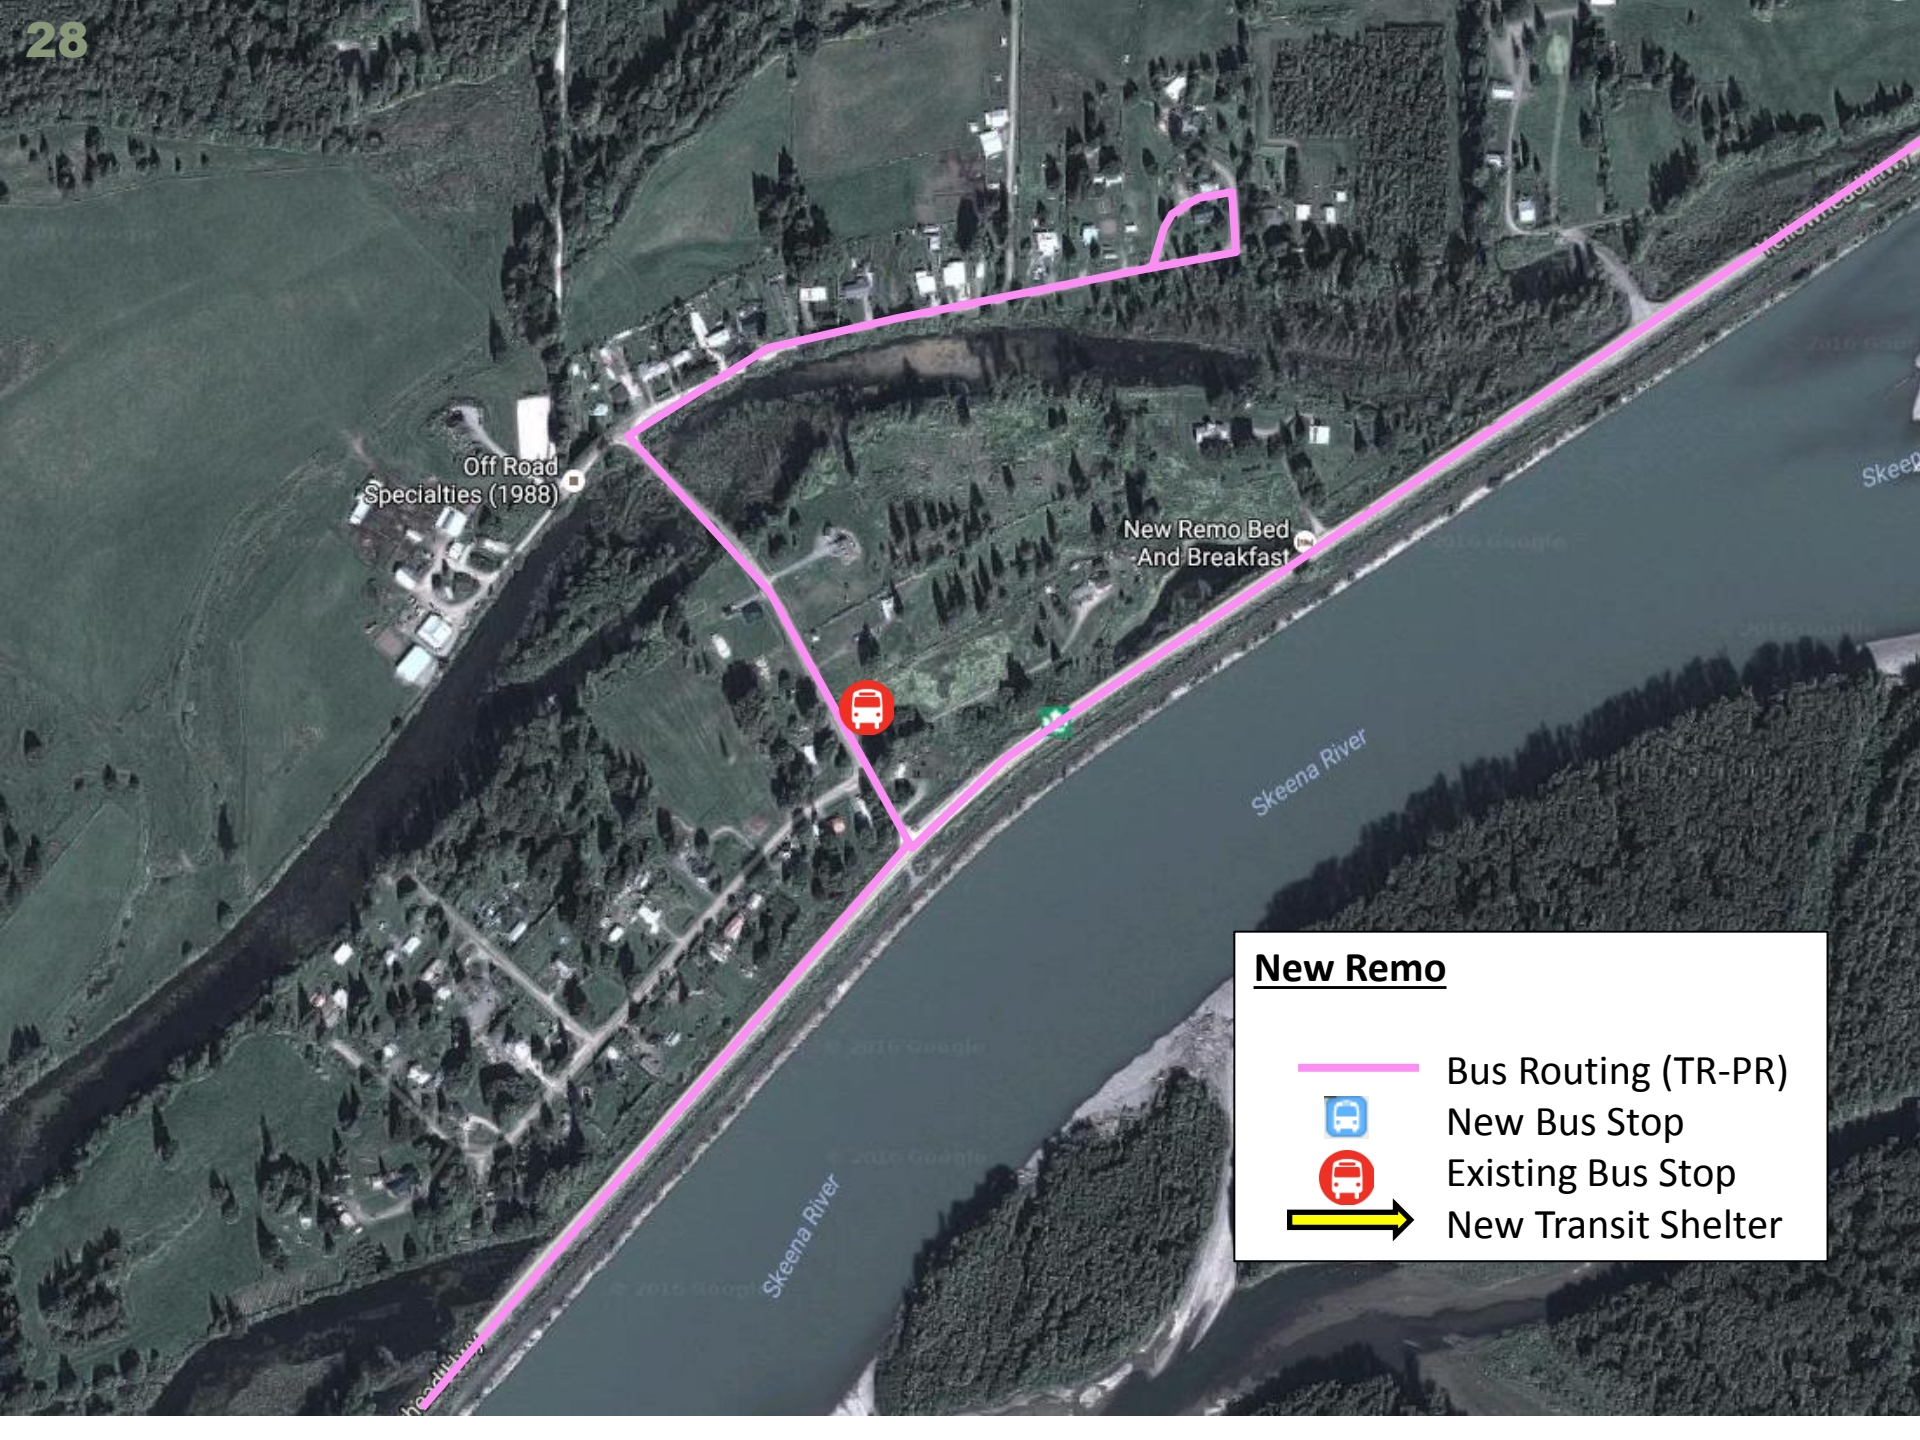

Off Road Specialties (1988)

New Remo Bed And Breakfast

Skeena River

Skeena River

New Remo

- Bus Routing (TR-PR)
- New Bus Stop
- Existing Bus Stop
- New Transit Shelter