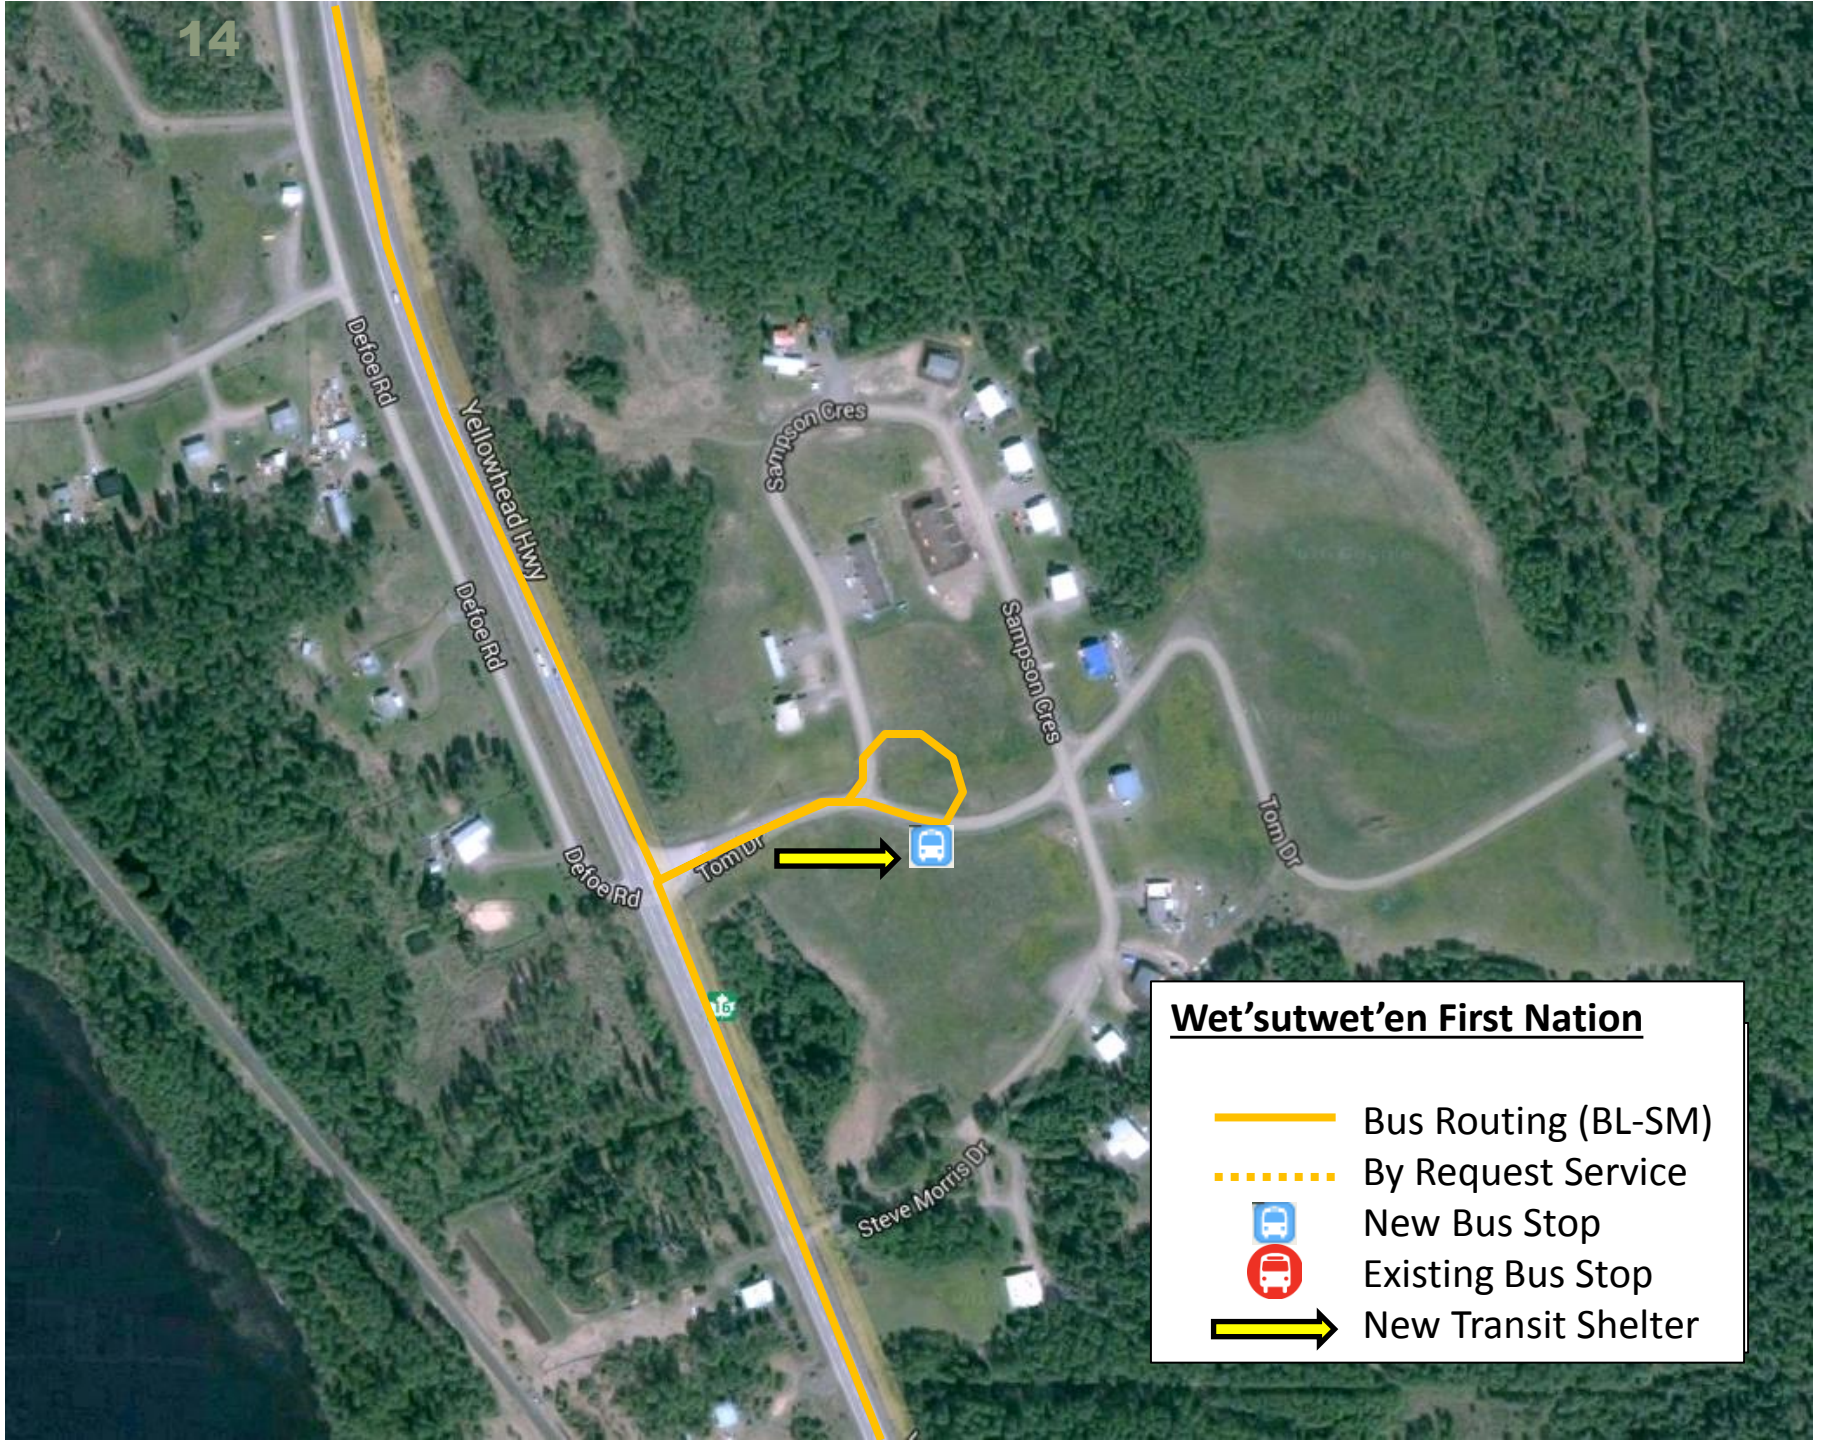

Wet'sutwet'en First Nation

- Bus Routing (BL-SM)
- ⋯ By Request Service
- 🚏 New Bus Stop
- 🚏 Existing Bus Stop
- ➡ New Transit Shelter