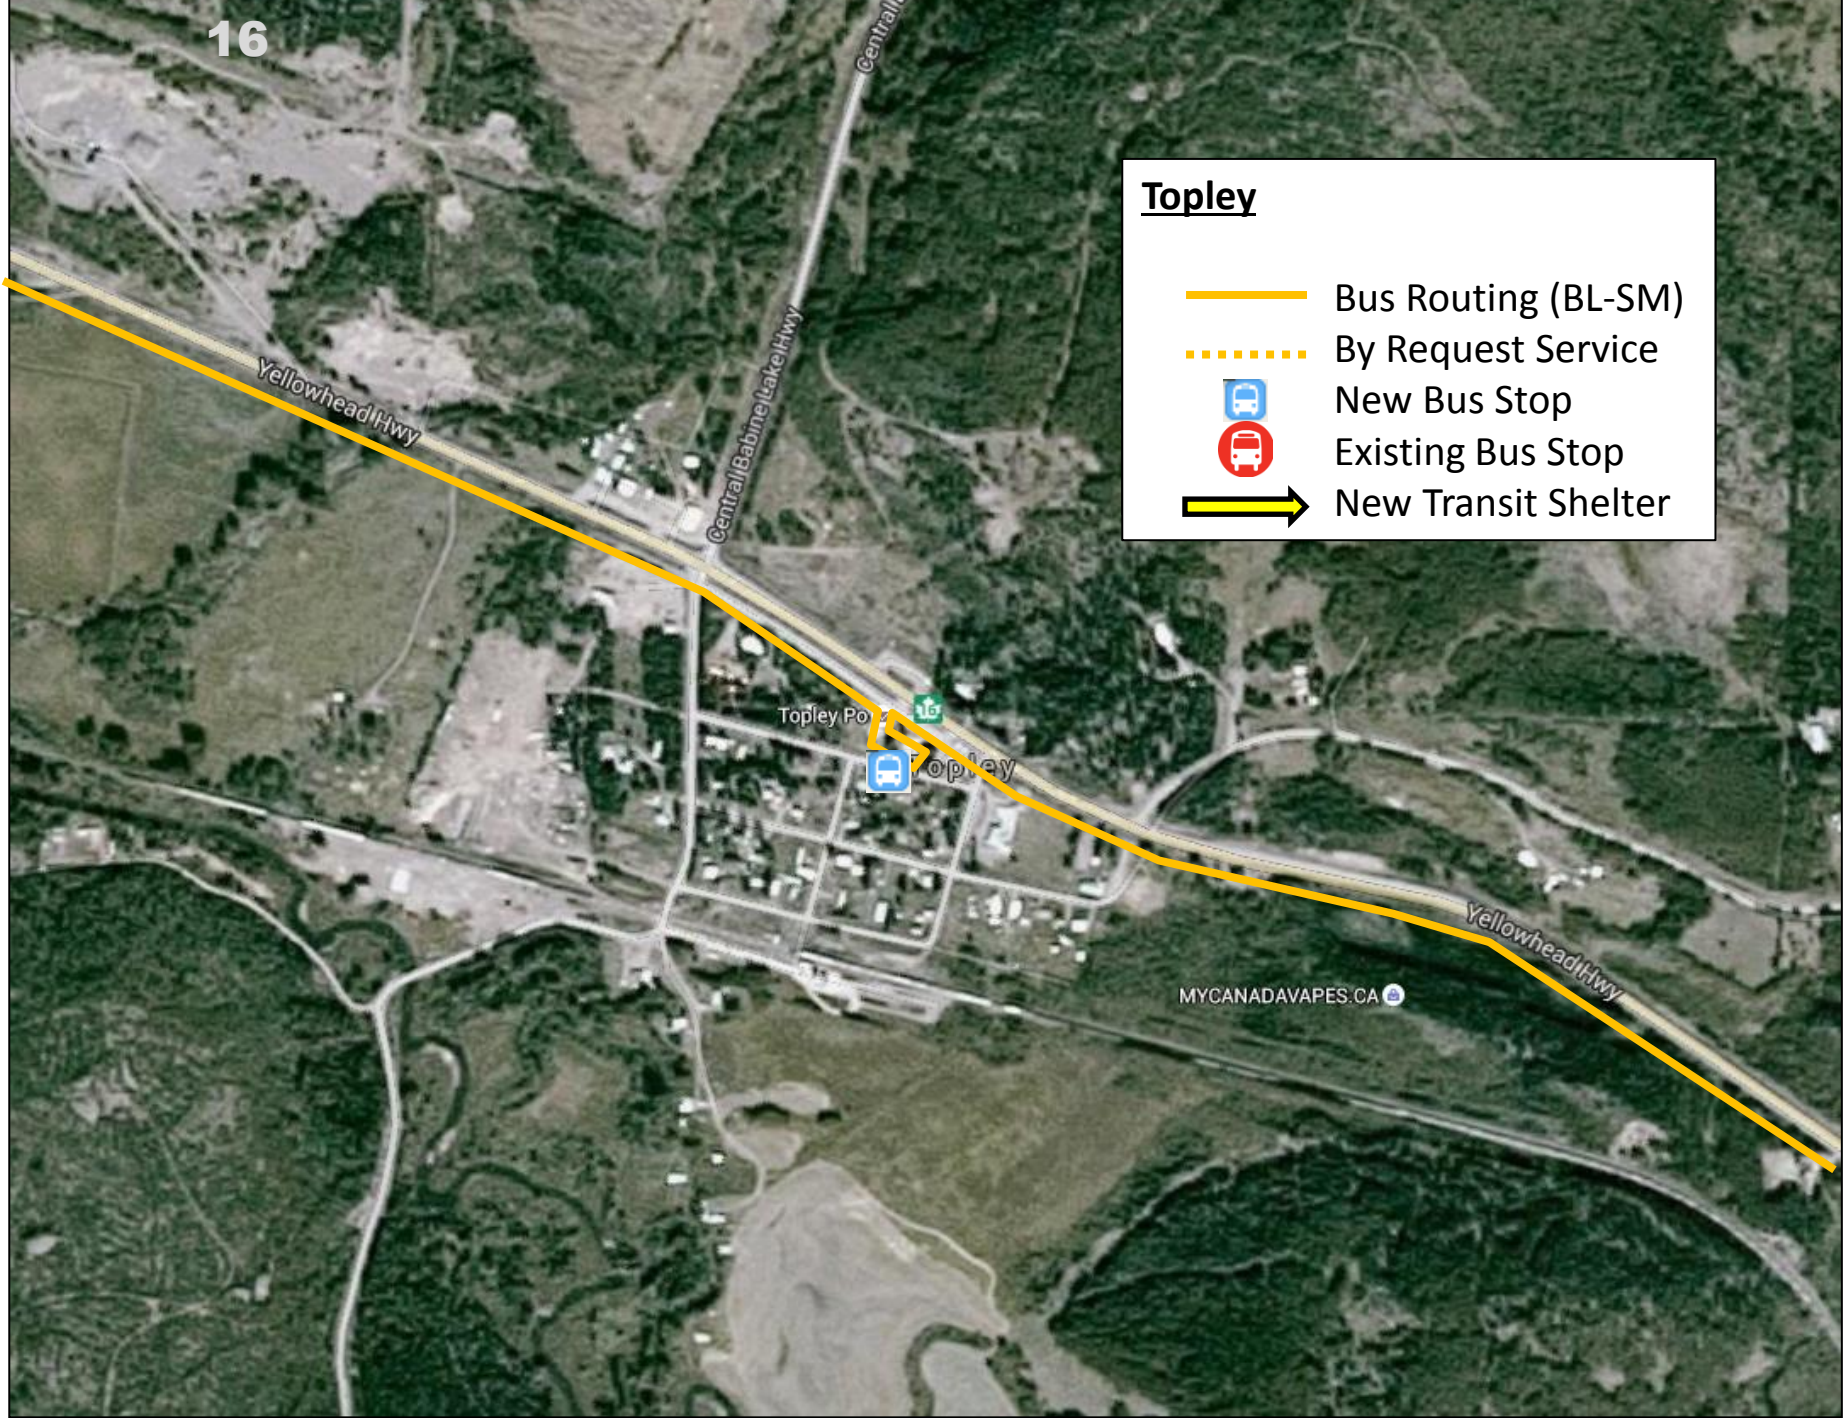

**Broman/ Duncan Lake**

-  Bus Routing (BL-SM)
-  By Request Service
-  New Bus Stop
-  Existing Bus Stop
-  New Transit Shelter

**Topley**

-  Bus Routing (BL-SM)
-  By Request Service
-  New Bus Stop
-  Existing Bus Stop
-  New Transit Shelter