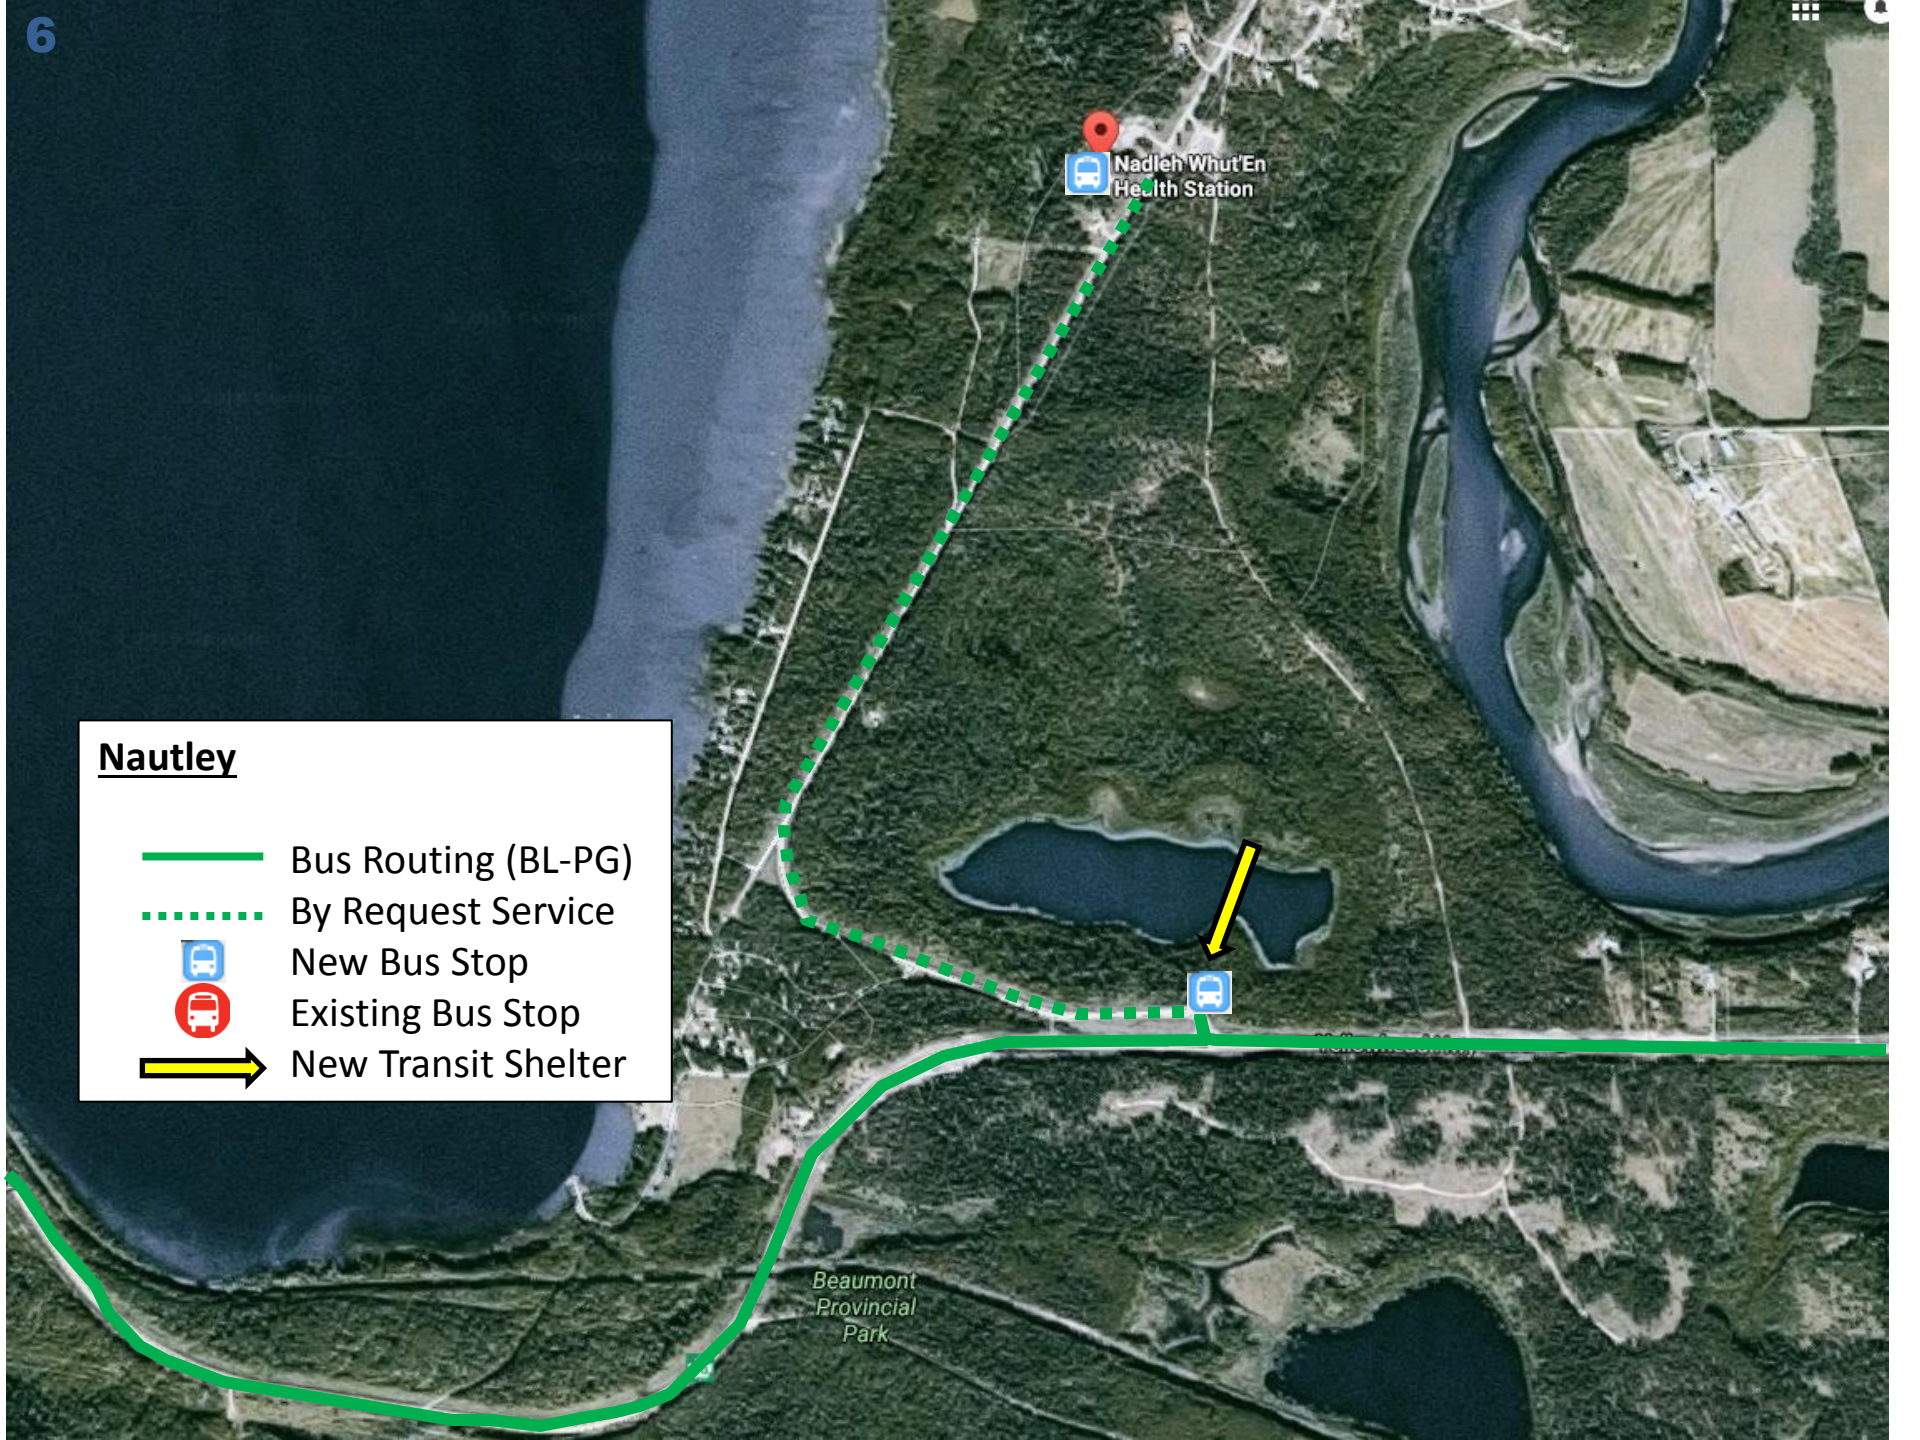

Nadleh Whut'En Health Station

Nautley

- Bus Routing (BL-PG)
- ⋯ By Request Service
- 🚌 New Bus Stop
- 🚌 Existing Bus Stop
- ➡ New Transit Shelter

Beaumont Provincial Park