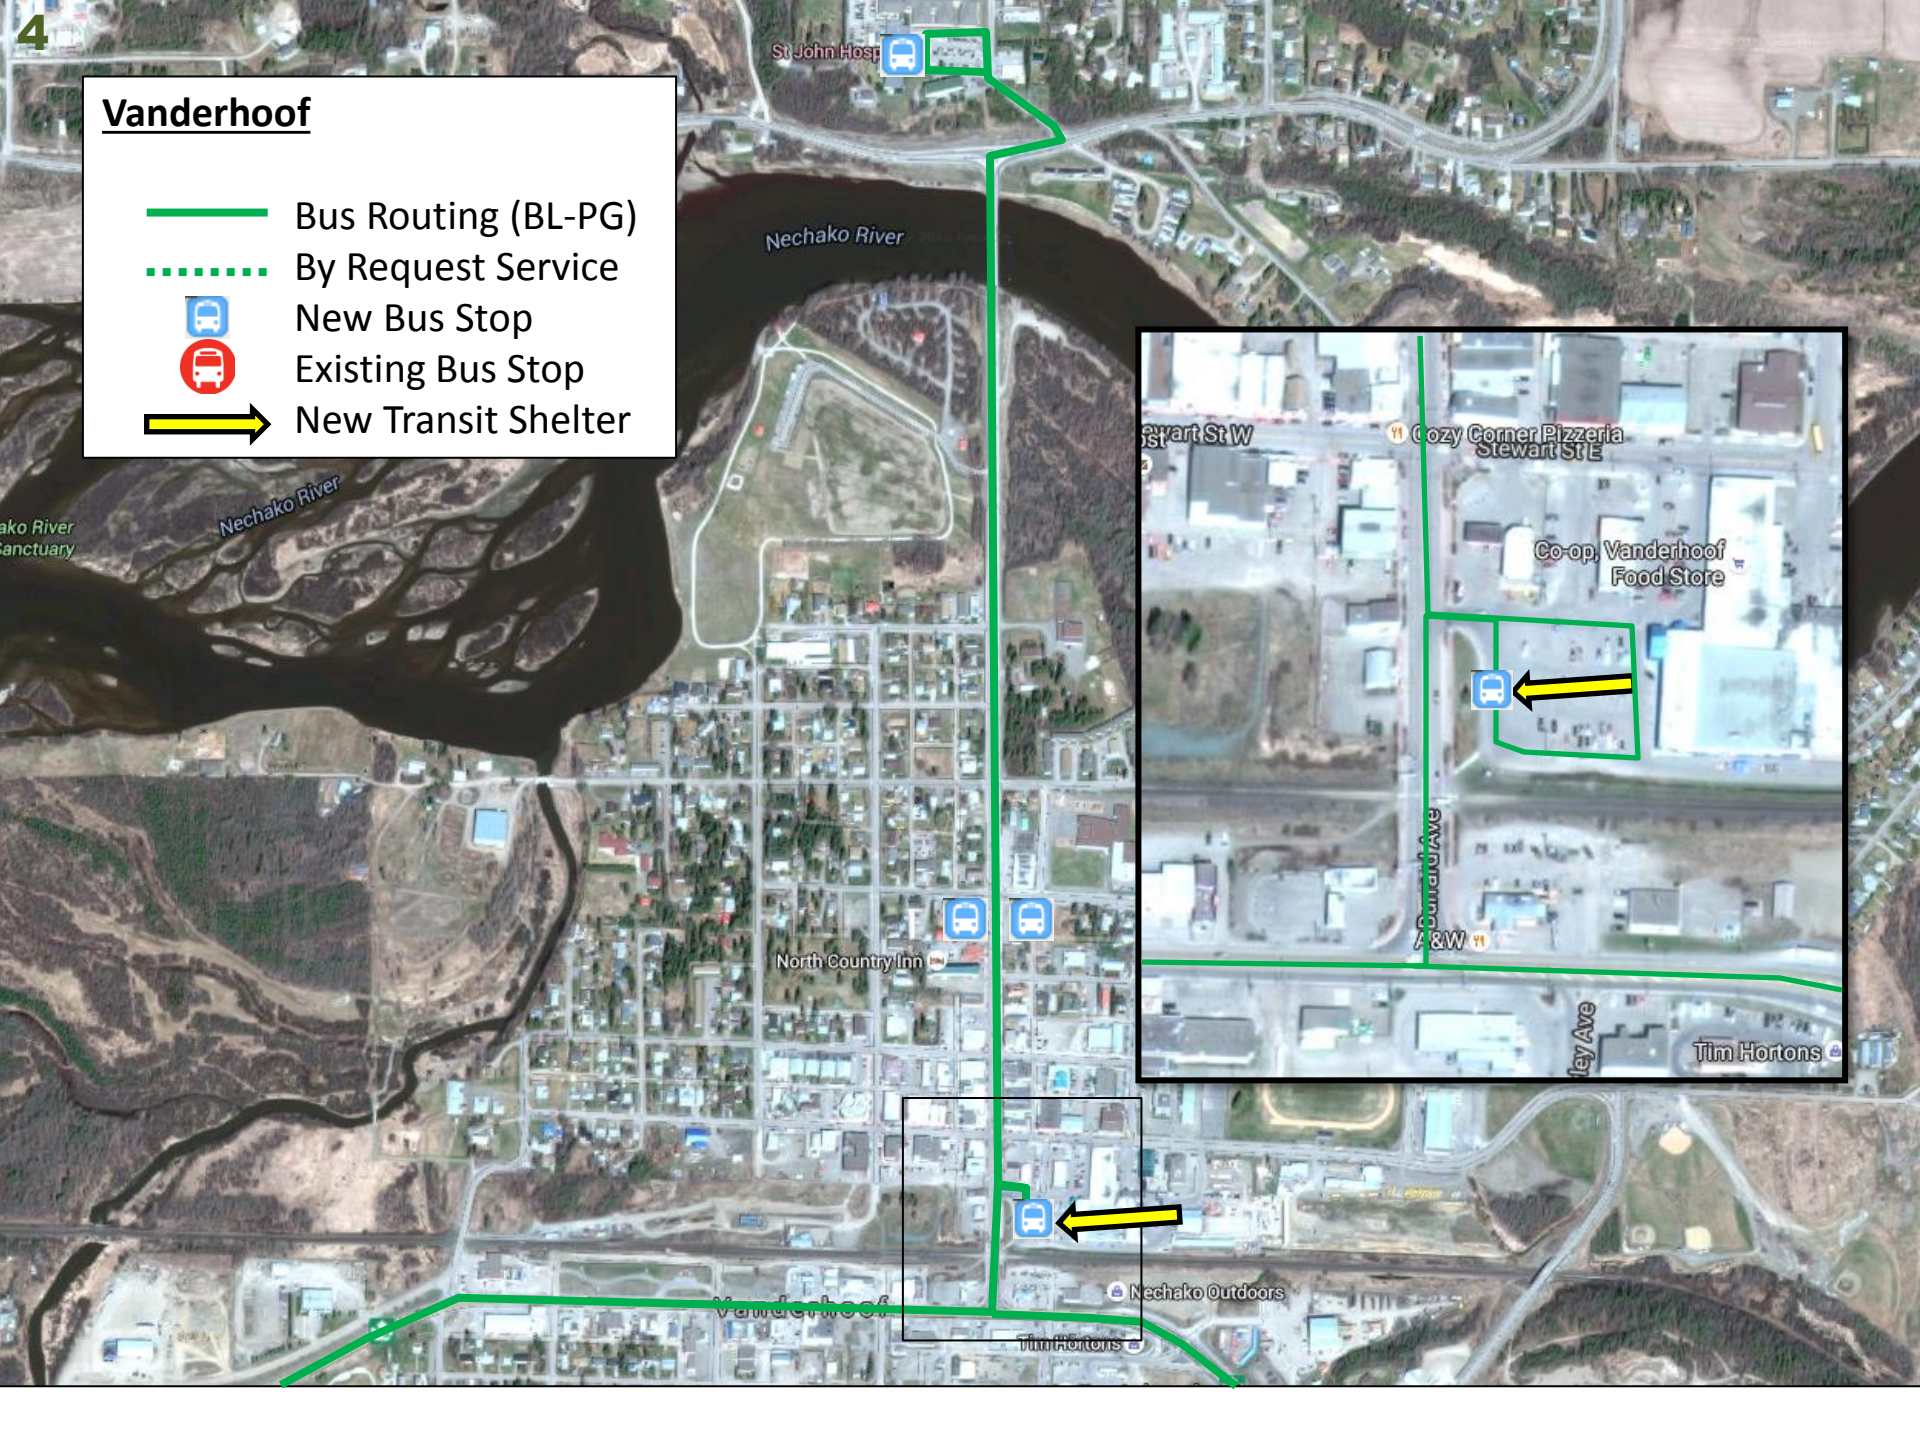

Westgate Exchange

**Prince George**

-  Bus Routing (BL-PG)
-  By Request Service
-  New Bus Stop
-  Existing Bus Stop
-  New Transit Shelter

**Downtown Prince George (TBD)**

-  Bus Routing (BL-PG)
-  By Request Service
-  New Bus Stop
-  Existing Bus Stop
-  New Transit Shelter

**Beaverley**

-  Bus Routing (BL-PG)
-  By Request Service
-  New Bus Stop
-  Existing Bus Stop
-  New Transit Shelter

**Vanderhoof**

-  Bus Routing (BL-PG)
-  By Request Service
-  New Bus Stop
-  Existing Bus Stop
-  New Transit Shelter