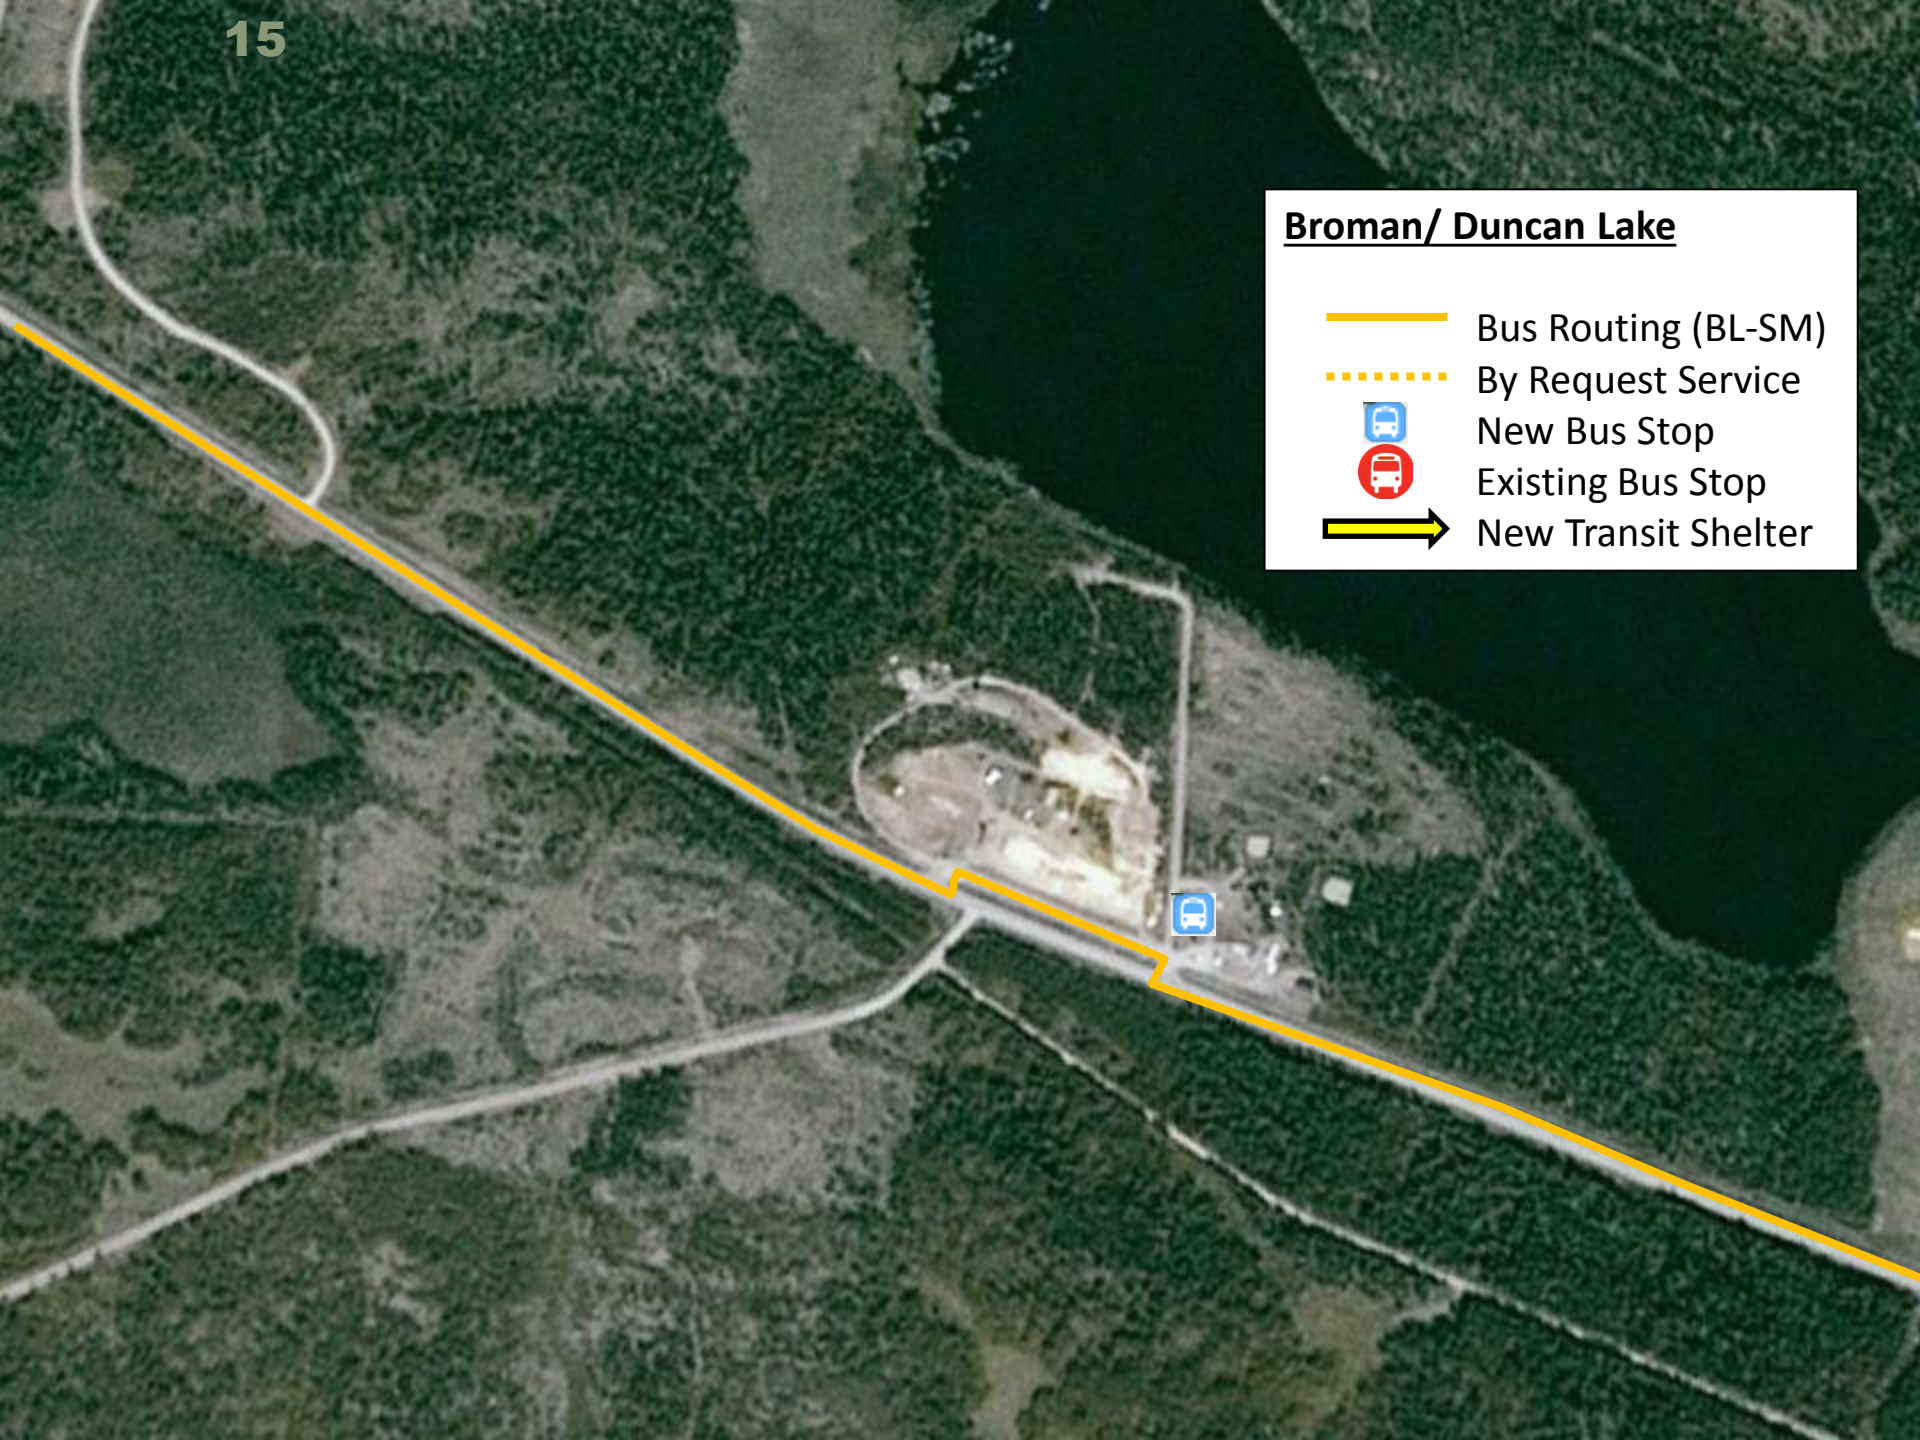

Broman/ Duncan Lake

- Bus Routing (BL-SM)
- By Request Service
- New Bus Stop
- Existing Bus Stop
- New Transit Shelter