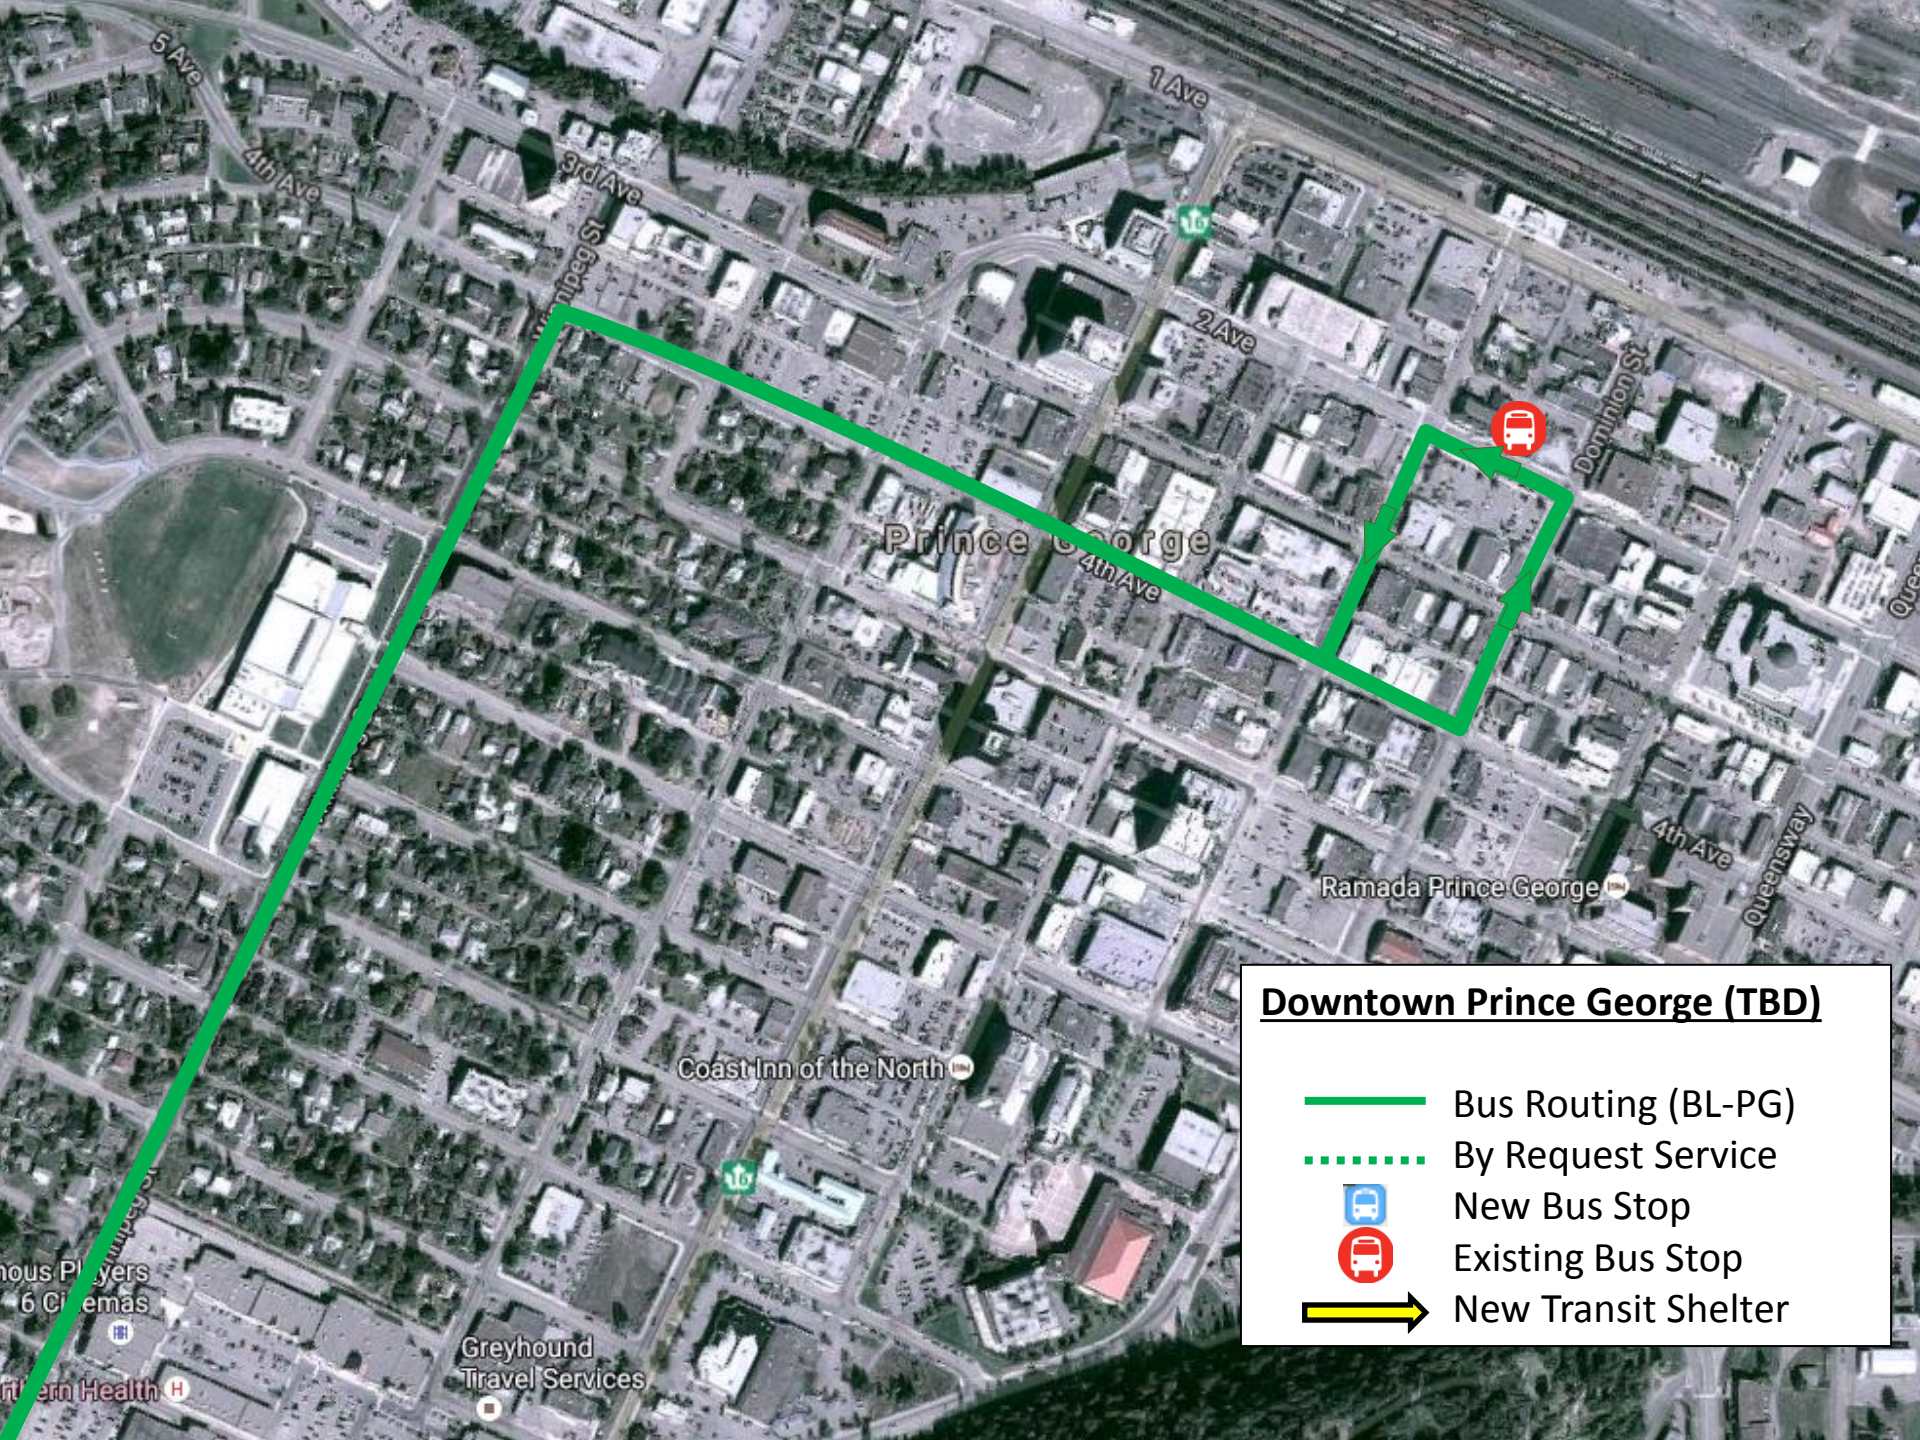

## Highway 16 Action Plan: Inter-Community Transit **DRAFT Detailed Route and Stop Locations**

Version: August 16, 2016

Downtown Exchange

Nicolson Exchange

Prince George  
Regional Hospital

Pine Centre Exchange

Westgate Exchange

**Prince George**

-  Bus Routing (BL-PG)
-  By Request Service
-  New Bus Stop
-  Existing Bus Stop
-  New Transit Shelter

**Downtown Prince George (TBD)**

-  Bus Routing (BL-PG)
-  By Request Service
-  New Bus Stop
-  Existing Bus Stop
-  New Transit Shelter

**Beaverley**

-  Bus Routing (BL-PG)
-  By Request Service
-  New Bus Stop
-  Existing Bus Stop
-  New Transit Shelter

**Vanderhoof**

-  Bus Routing (BL-PG)
-  By Request Service
-  New Bus Stop
-  Existing Bus Stop
-  New Transit Shelter