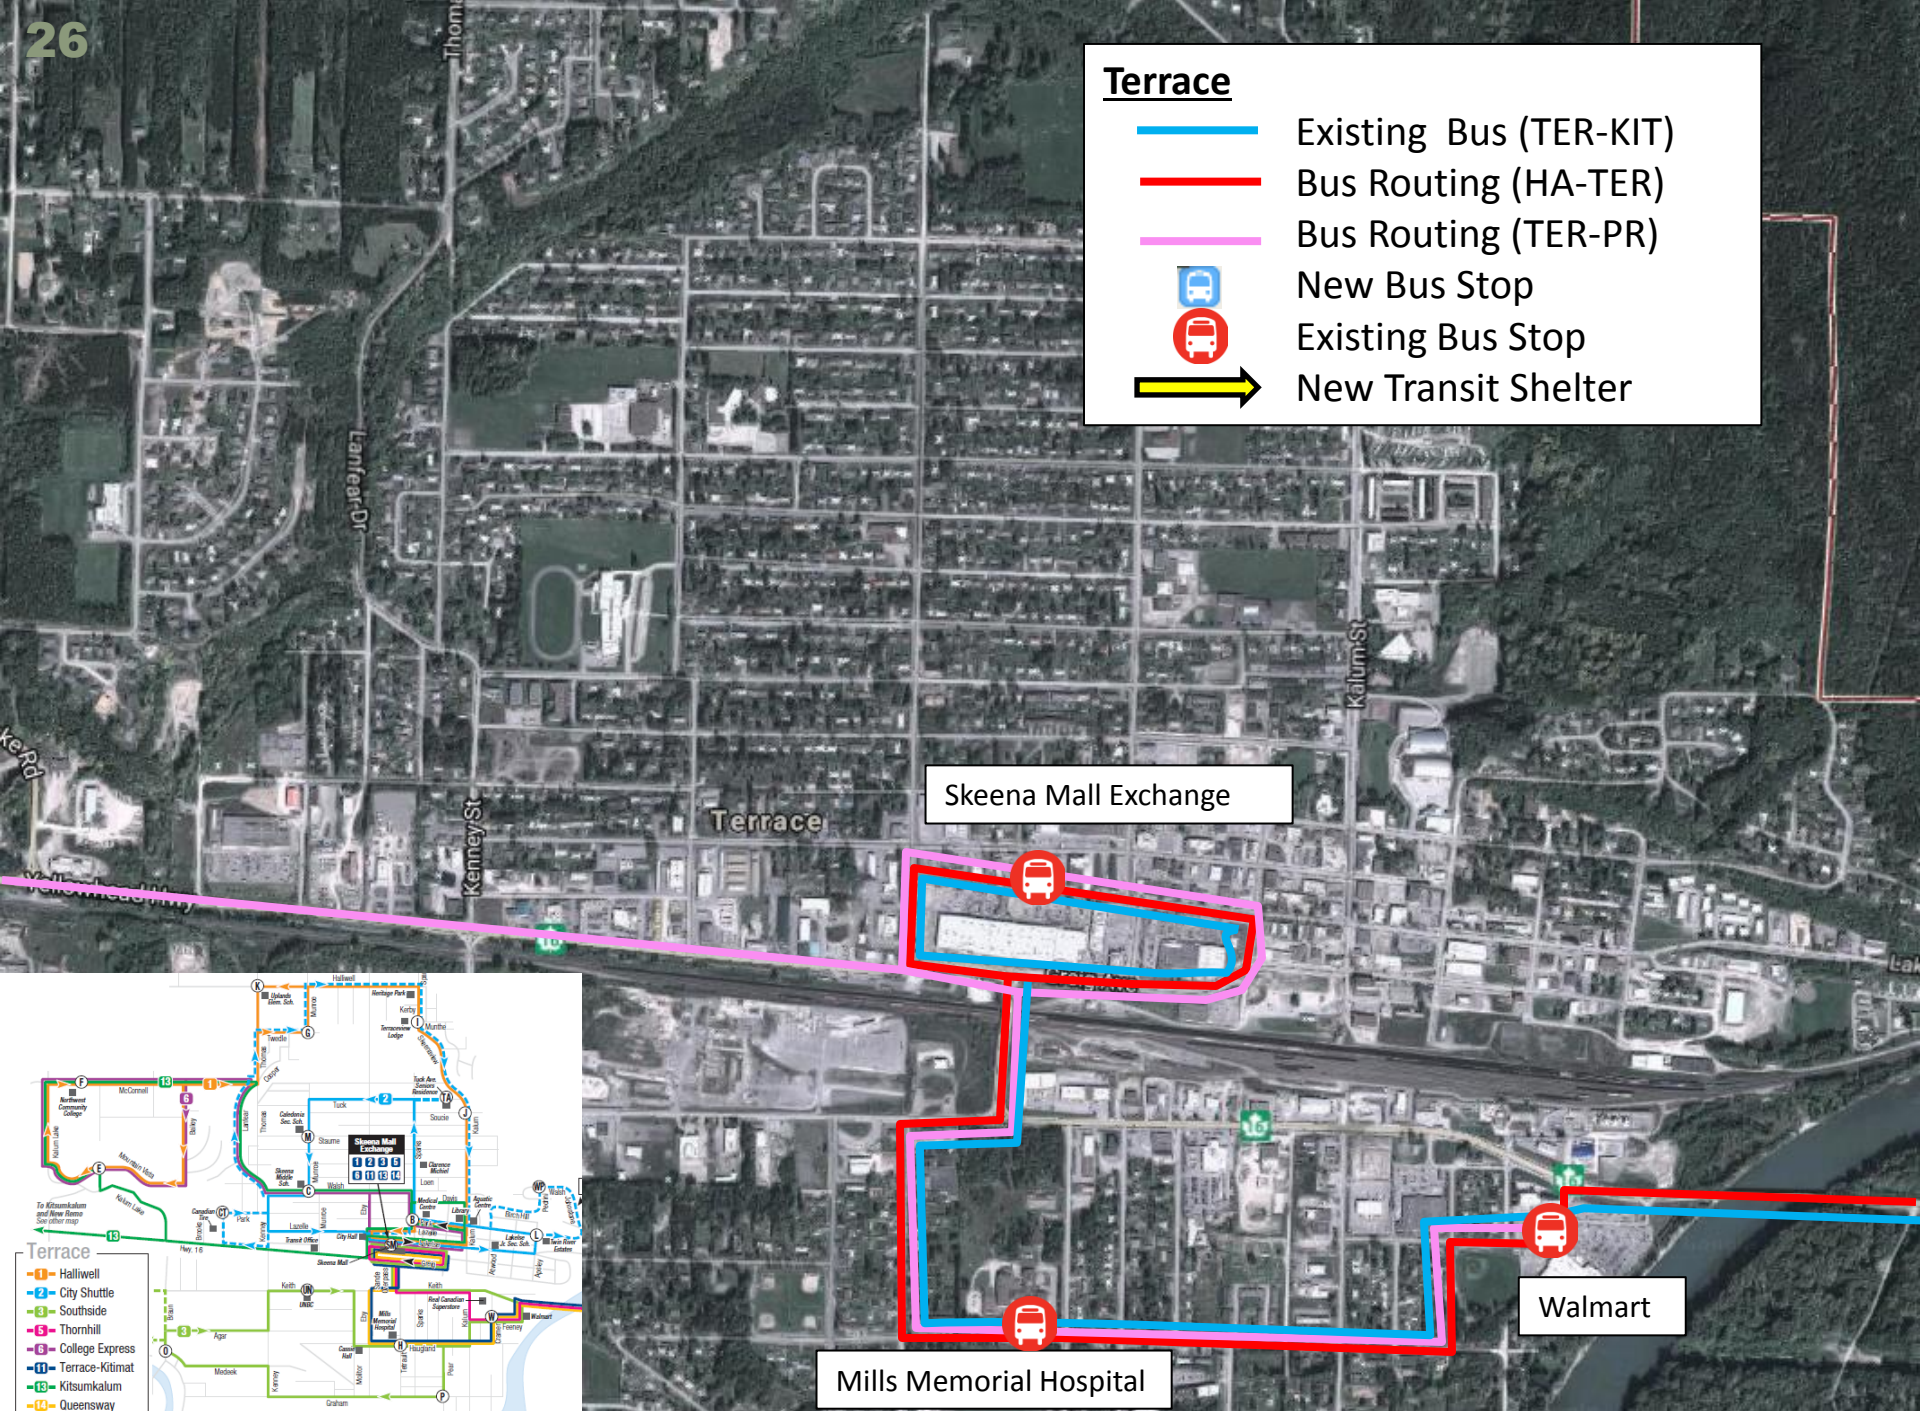

### Gitsegukla

-  Bus Routing (HA-TR)
-  Existing Routing (GI-HA)
-  New Bus Stop
-  Existing Bus Stop
-  New Transit Shelter

# Gitwangak

- Bus Routing (HA-TR)
- Existing Routing (GI-HA)
- New Bus Stop
- Existing Bus Stop
- New Transit Shelter

**Thornhill**

- Bus Routing (HA-TR)
- Existing Local Route
- 🚌 New Bus Stop
- 🚌 Existing Bus Stop
- ➡ New Transit Shelter

**Terrace**

-  Existing Bus (TER-KIT)
-  Bus Routing (HA-TER)
-  Bus Routing (TER-PR)
-  New Bus Stop
-  Existing Bus Stop
-  New Transit Shelter

Skeena Mall Exchange

Walmart

Mills Memorial Hospital

**Terrace**