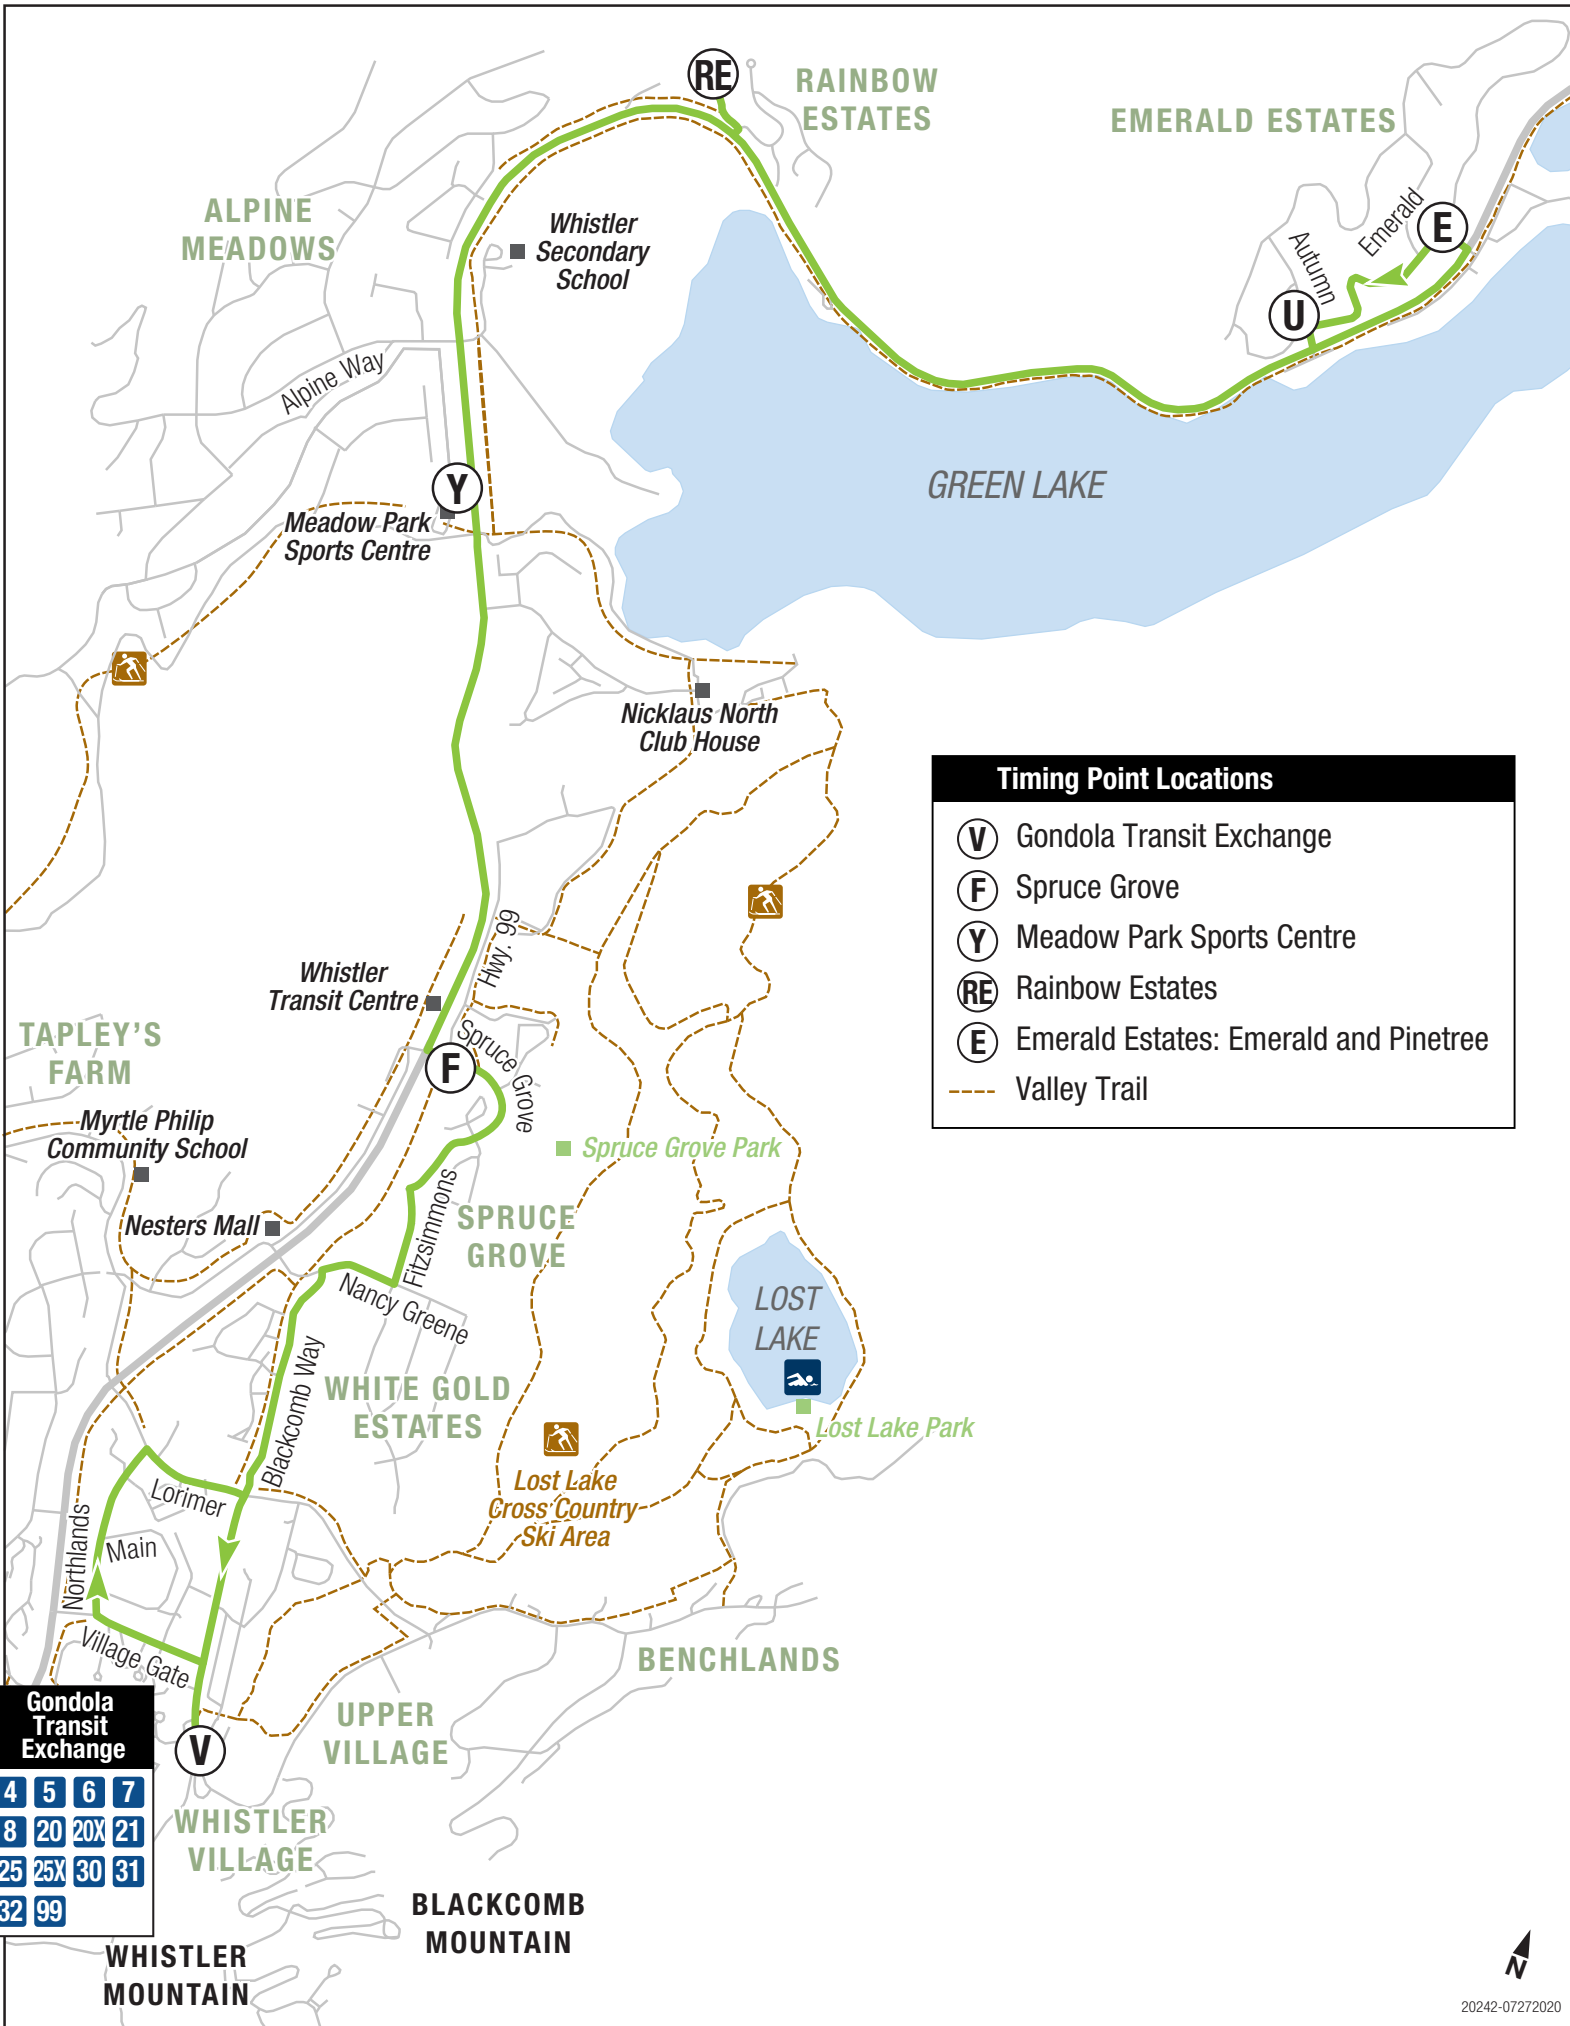

# 32 Emerald

<b>Gondola Transit Exchange</b>			
4	5	6	7
8	20	20X	21
25	25X	30	31
32	99		