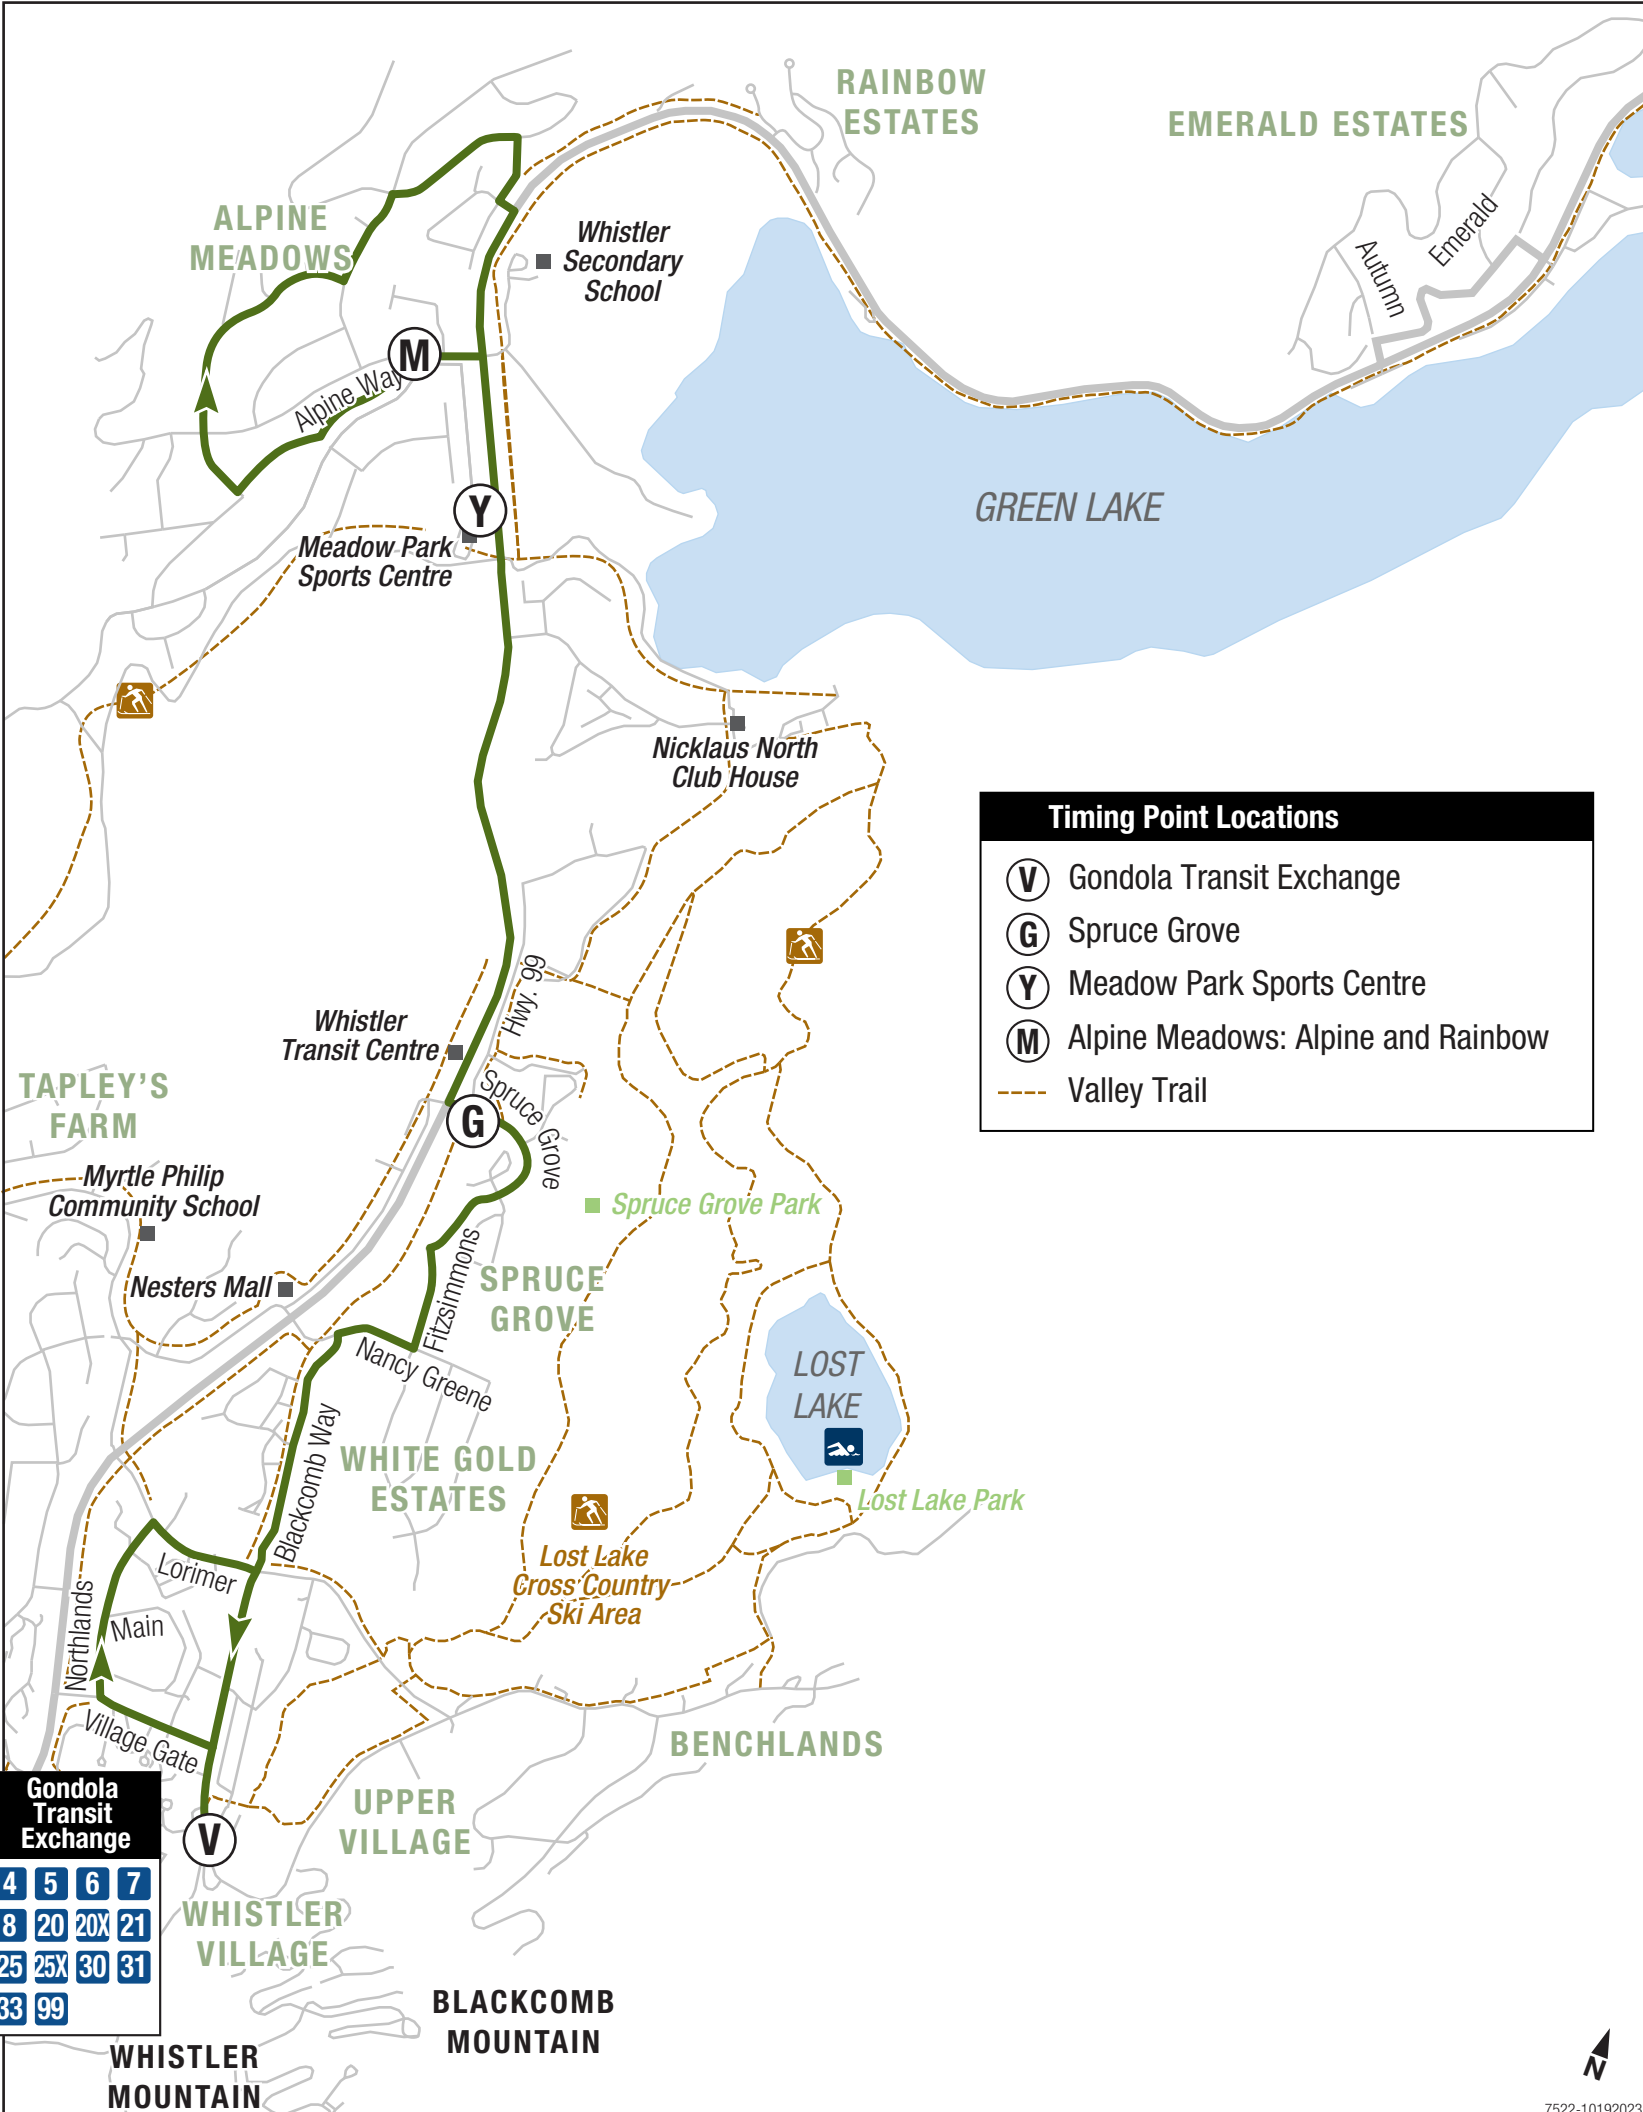

# 33 Alpine via Spruce Grove

**Timing Point Locations**

- (V)** Gondola Transit Exchange
- (G)** Spruce Grove
- (Y)** Meadow Park Sports Centre
- (M)** Alpine Meadows: Alpine and Rainbow
- - -** Valley Trail

**Gondola Transit Exchange**

4	5	6	7
8	20	20X	21
25	25X	30	31
33	99		