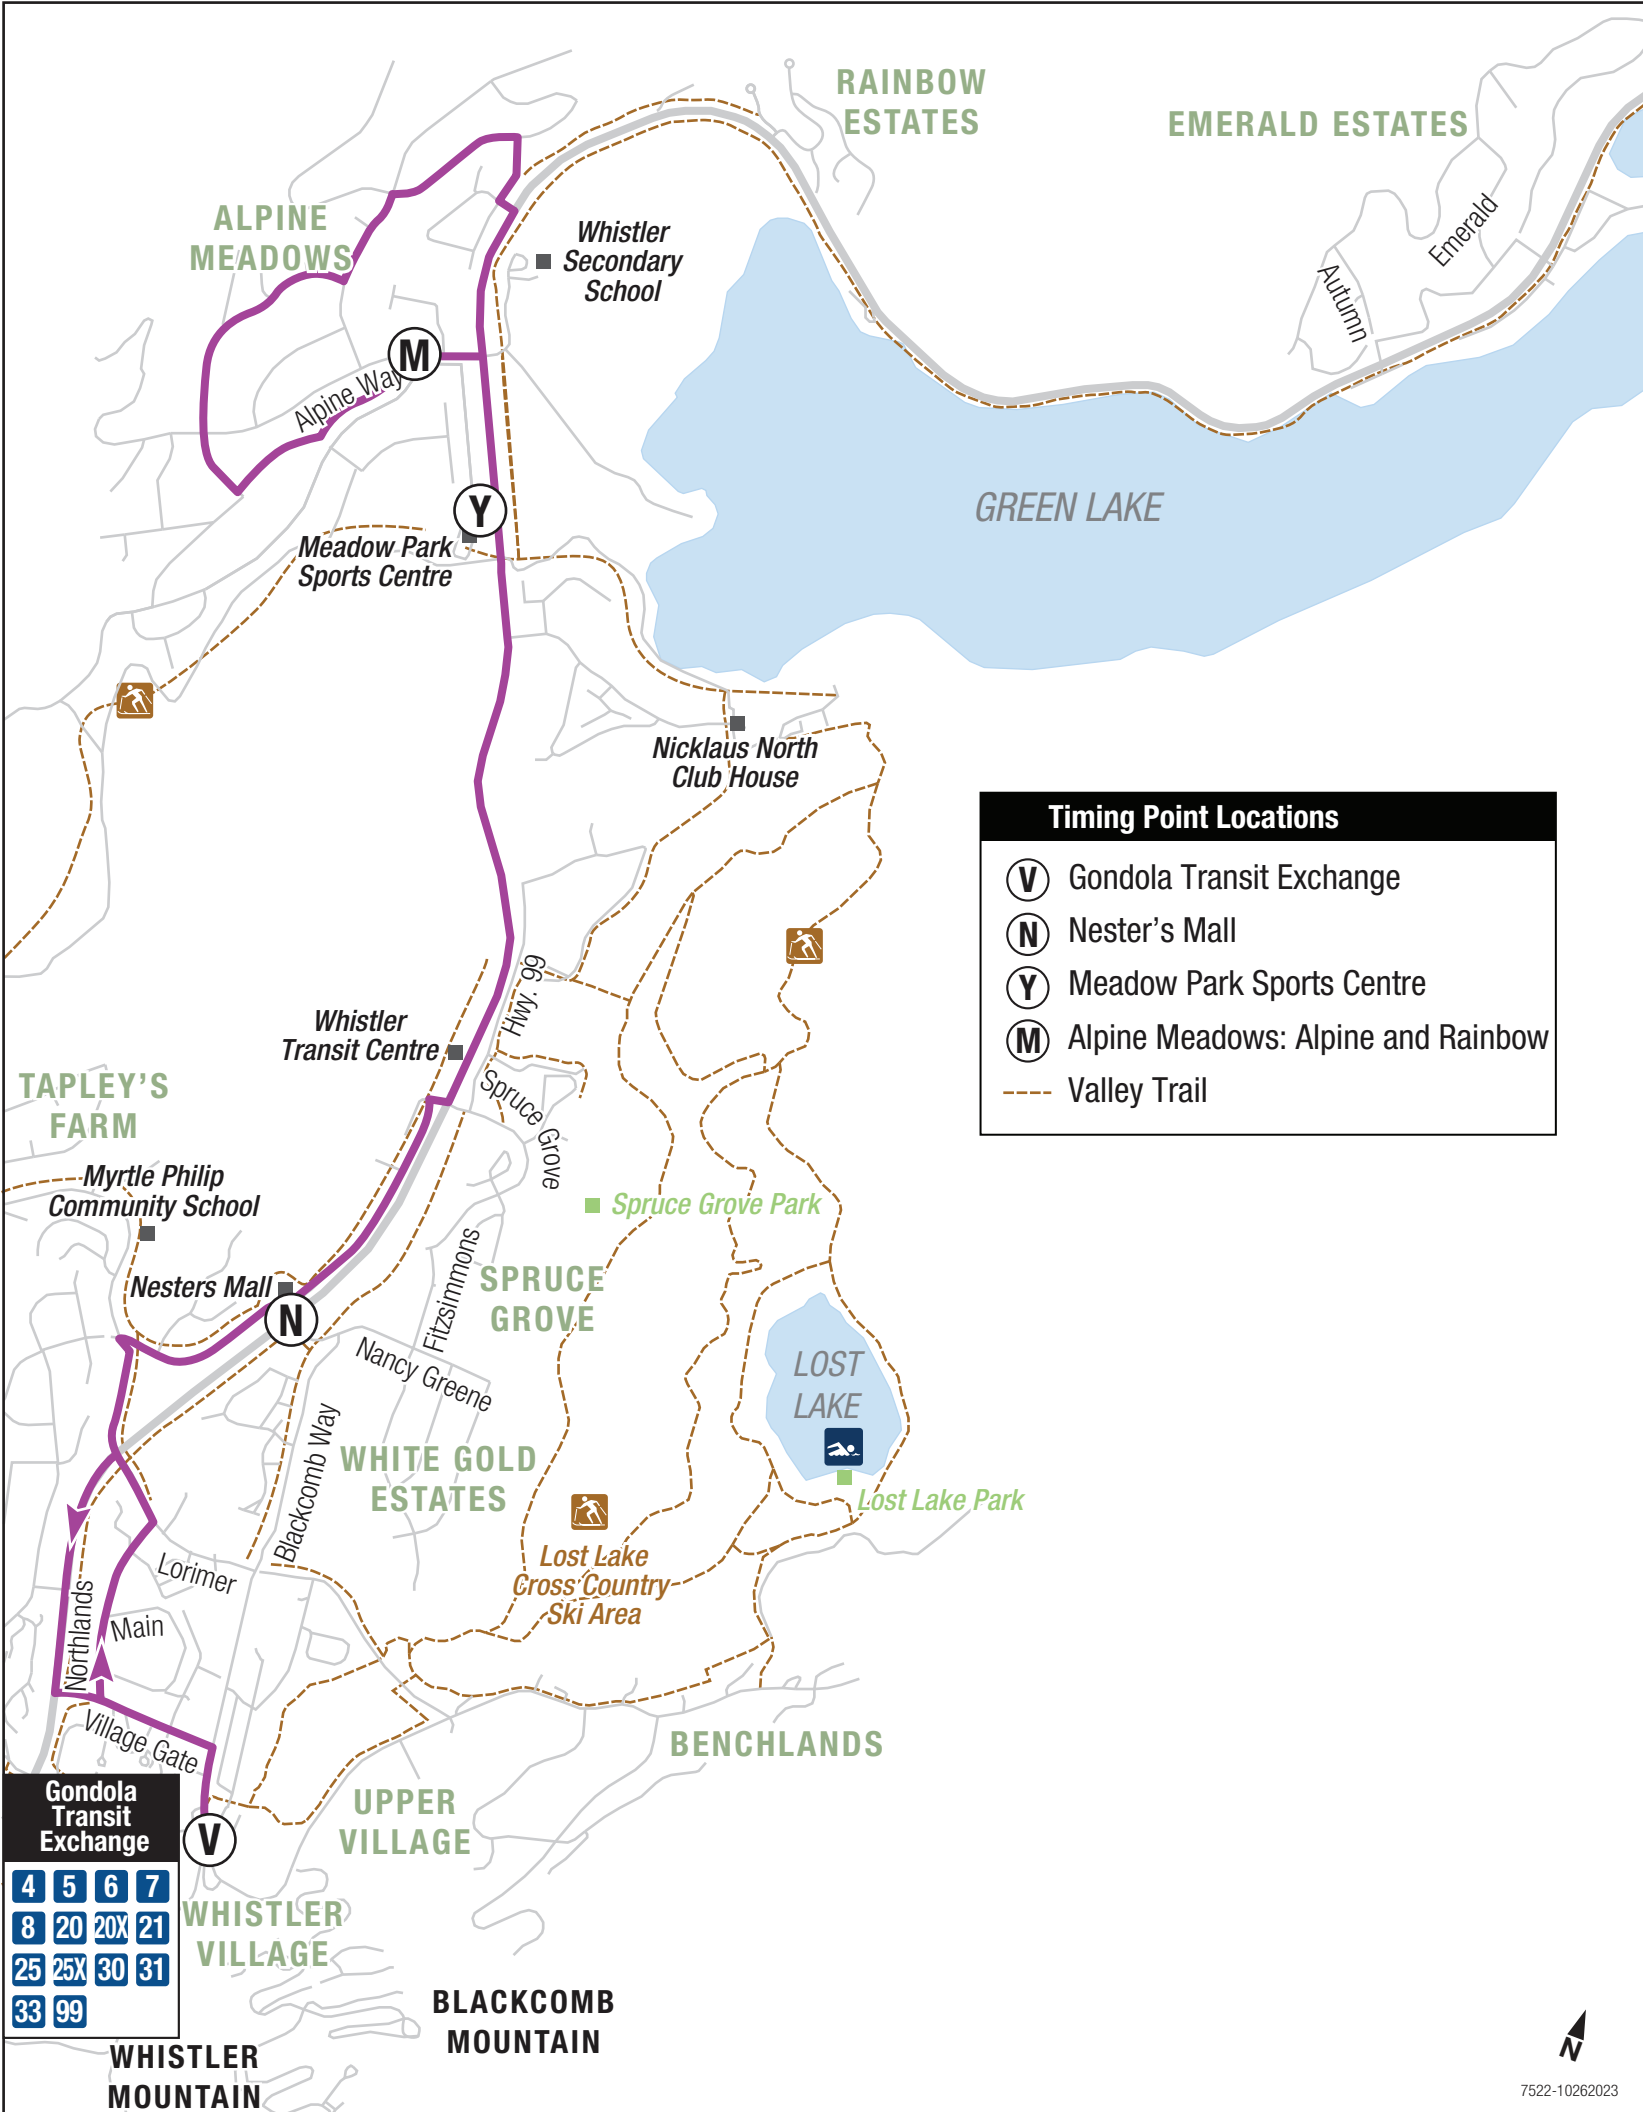

# 31 Alpine via Nesters

**Timing Point Locations**

- (V)** Gondola Transit Exchange
- (N)** Nester's Mall
- (Y)** Meadow Park Sports Centre
- (M)** Alpine Meadows: Alpine and Rainbow
- - -** Valley Trail

**Gondola Transit Exchange**

4	5	6	7
8	20	20X	21
25	25X	30	31
33	99		