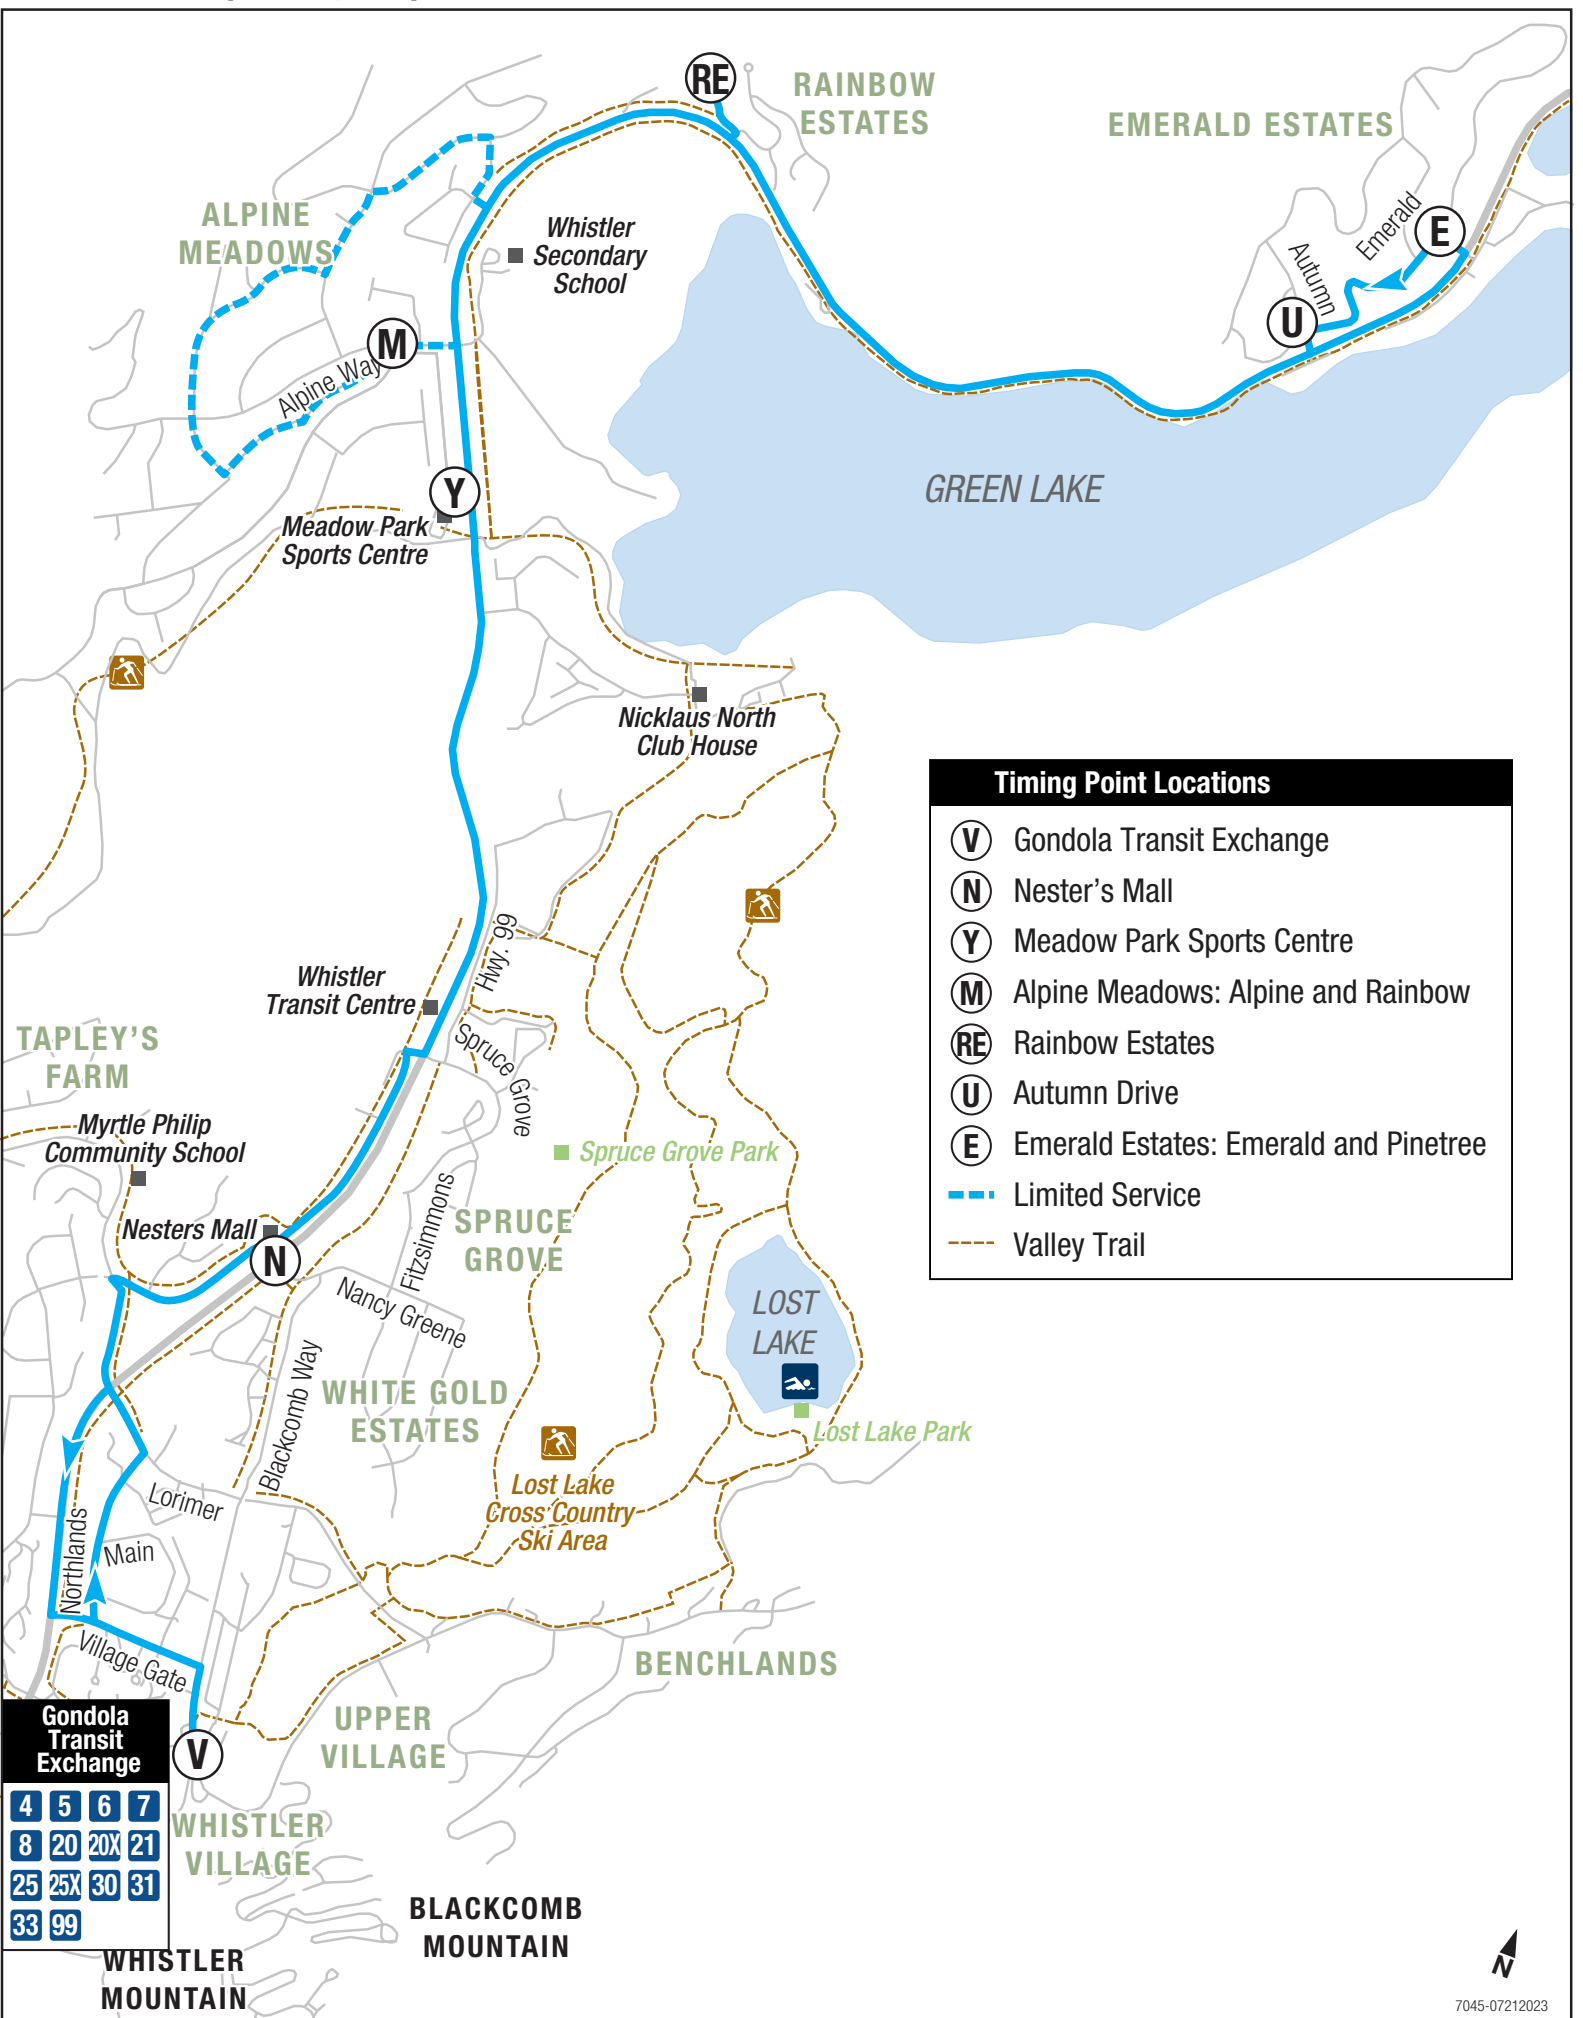

30 Emerald (via Alpine)

Gondola Transit Exchange			
4	5	6	7
8	20	20X	21
25	25X	30	31
33	99		