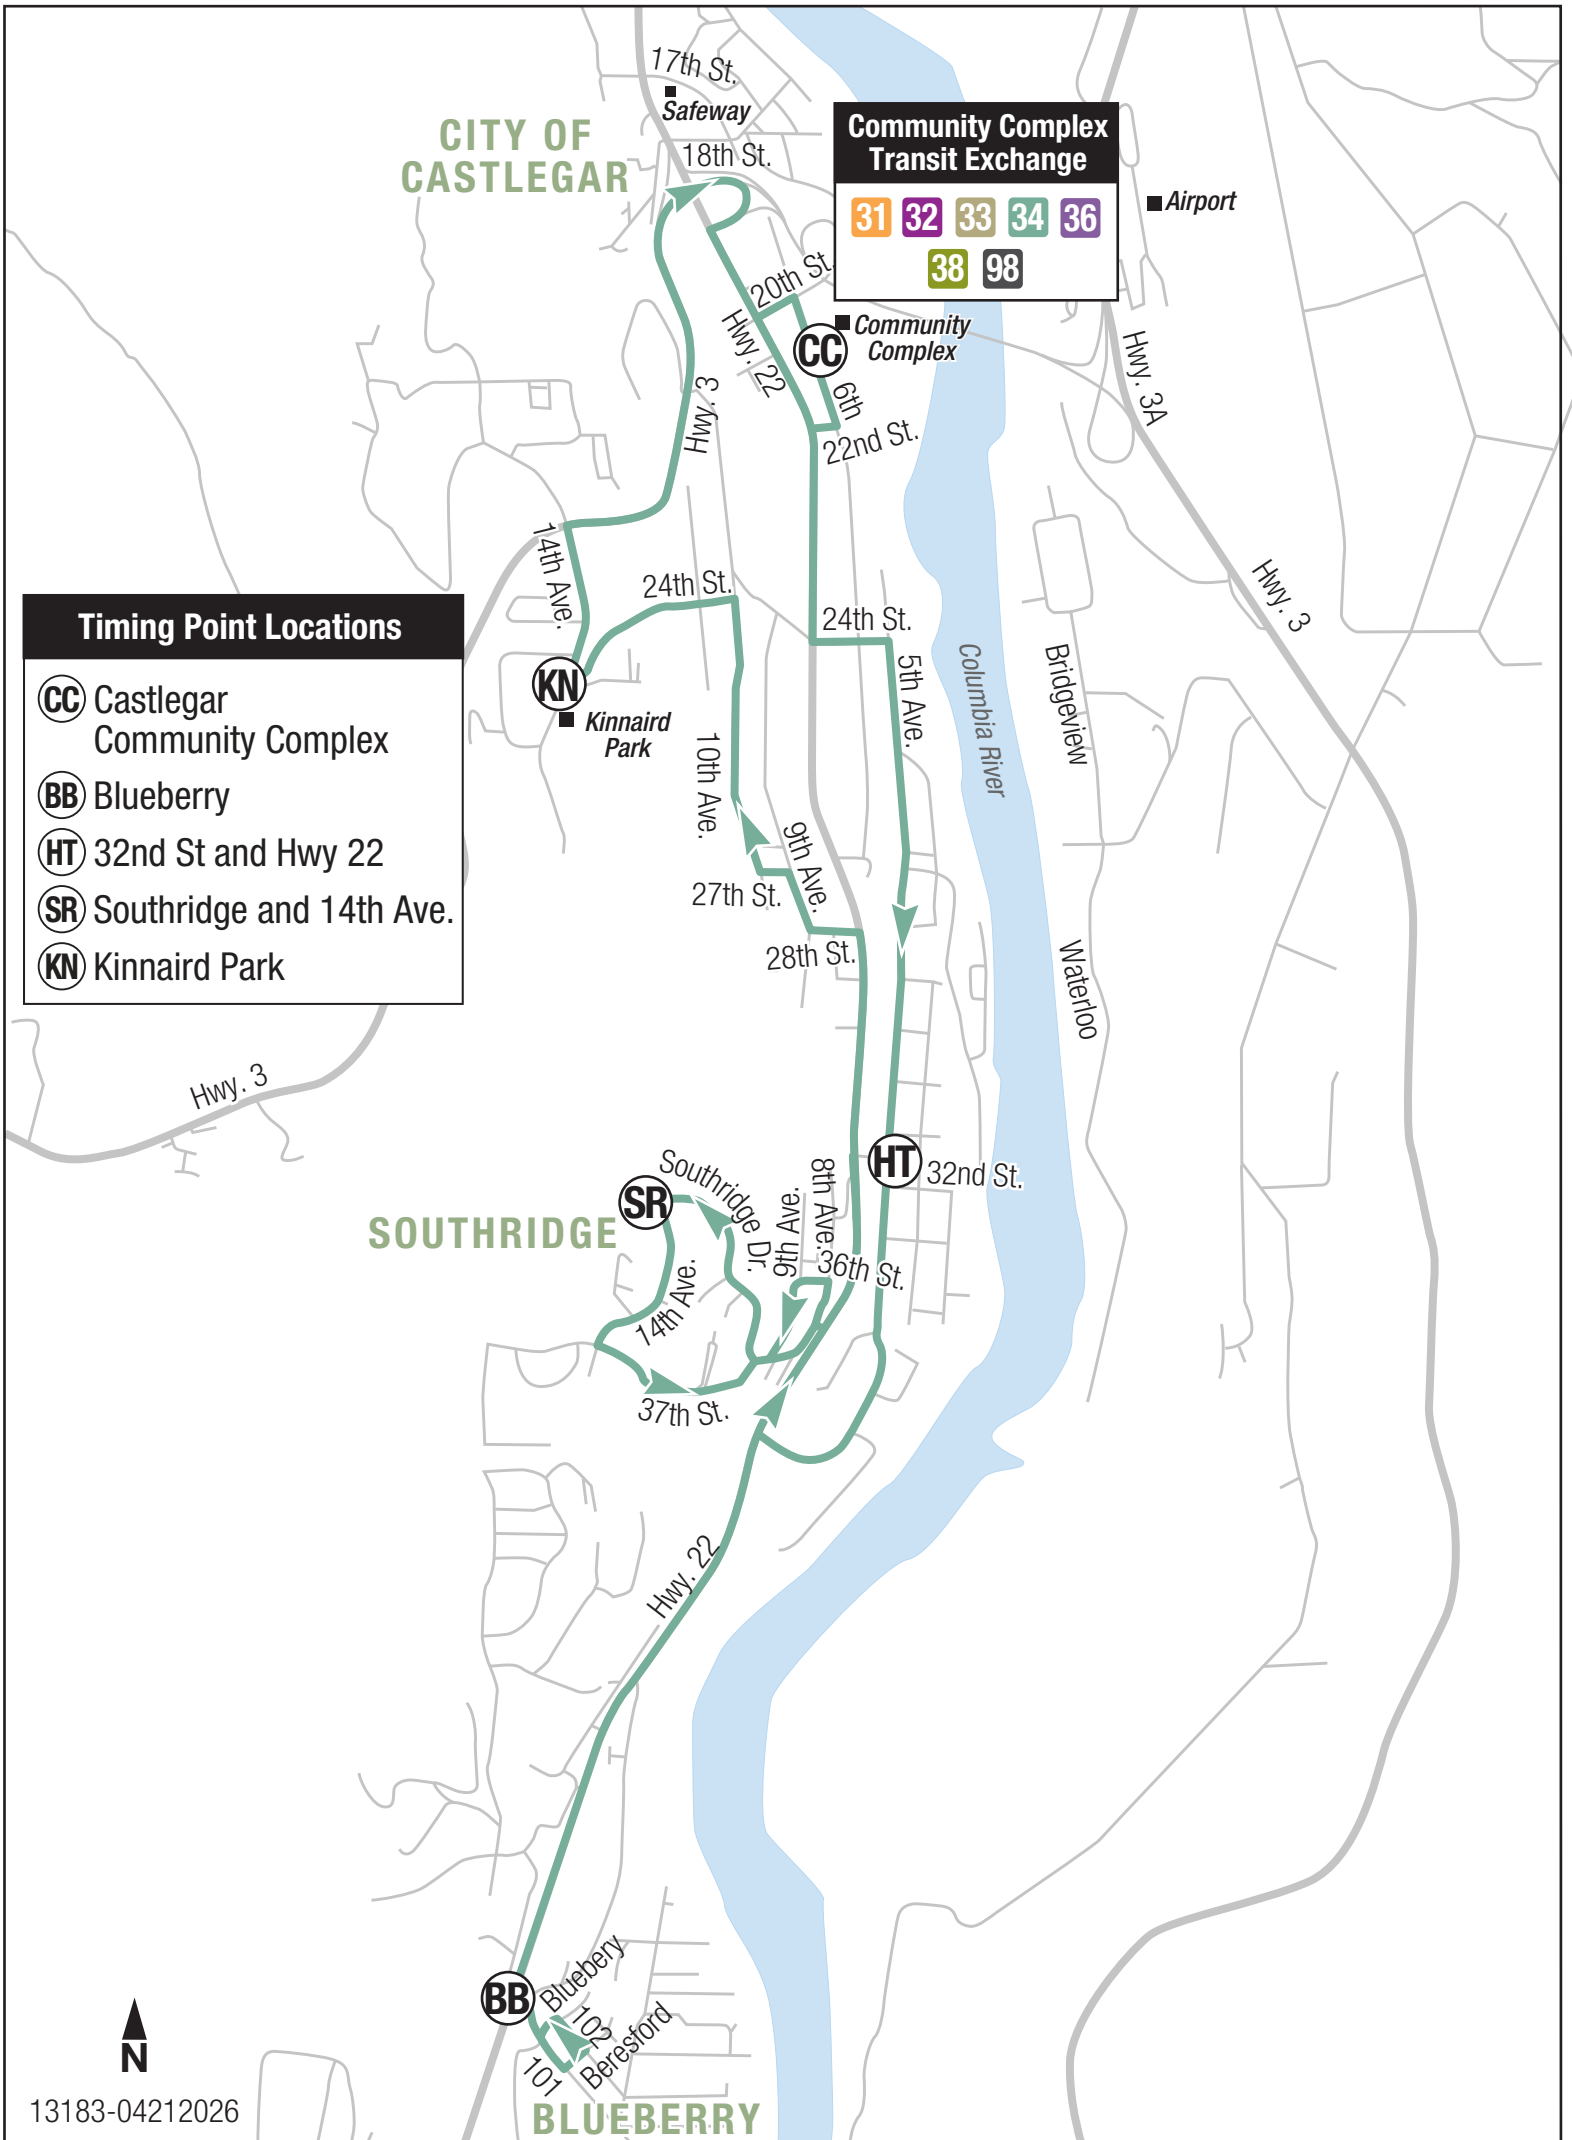

34 Kinnaird

Community Complex Transit Exchange

31 32 33 34 36
38 98

Timing Point Locations

- CC** Castlegar Community Complex
- BB** Blueberry
- HT** 32nd St and Hwy 22
- SR** Southridge and 14th Ave.
- KN** Kinnaird Park