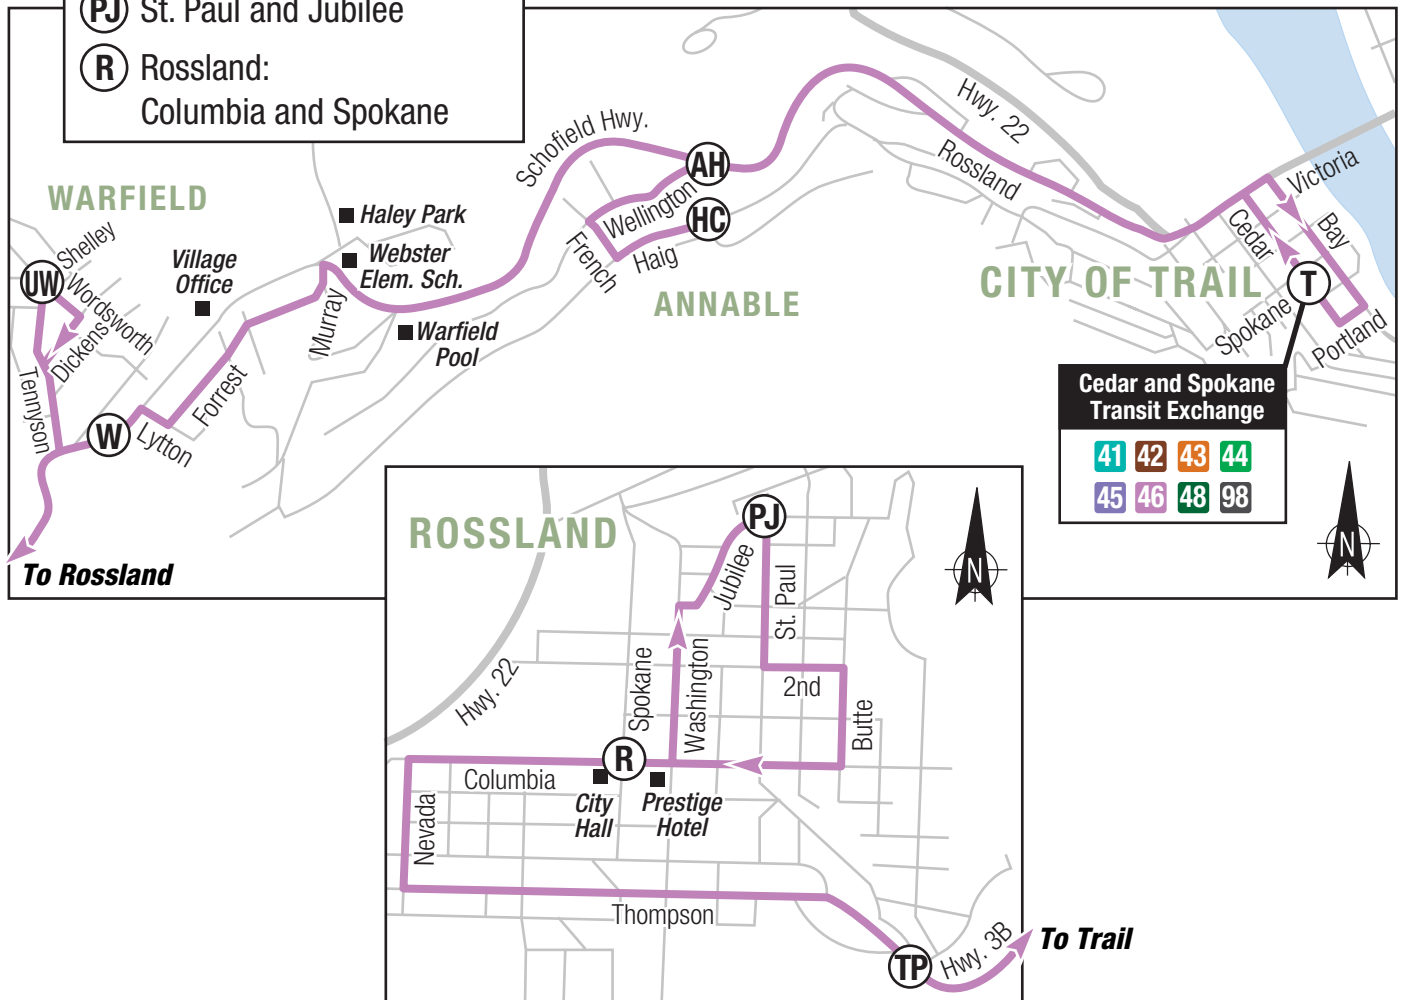

# 46 Rosland

## Timing Point Locations

- (T)** Downtown Trail:  
Cedar and Spokane
- (AH)** Annable (Highway only)
- (HC)** Annable: Haig and Coleman
- (W)** Warfield Store
- (UW)** Upper Warfield:  
Tennyson and Wordsworth
- (TP)** Schofield and Thompson
- (PJ)** St. Paul and Jubilee
- (R)** Rosland:  
Columbia and Spokane

**Cedar and Spokane Transit Exchange**

41	42	43	44
45	46	48	98