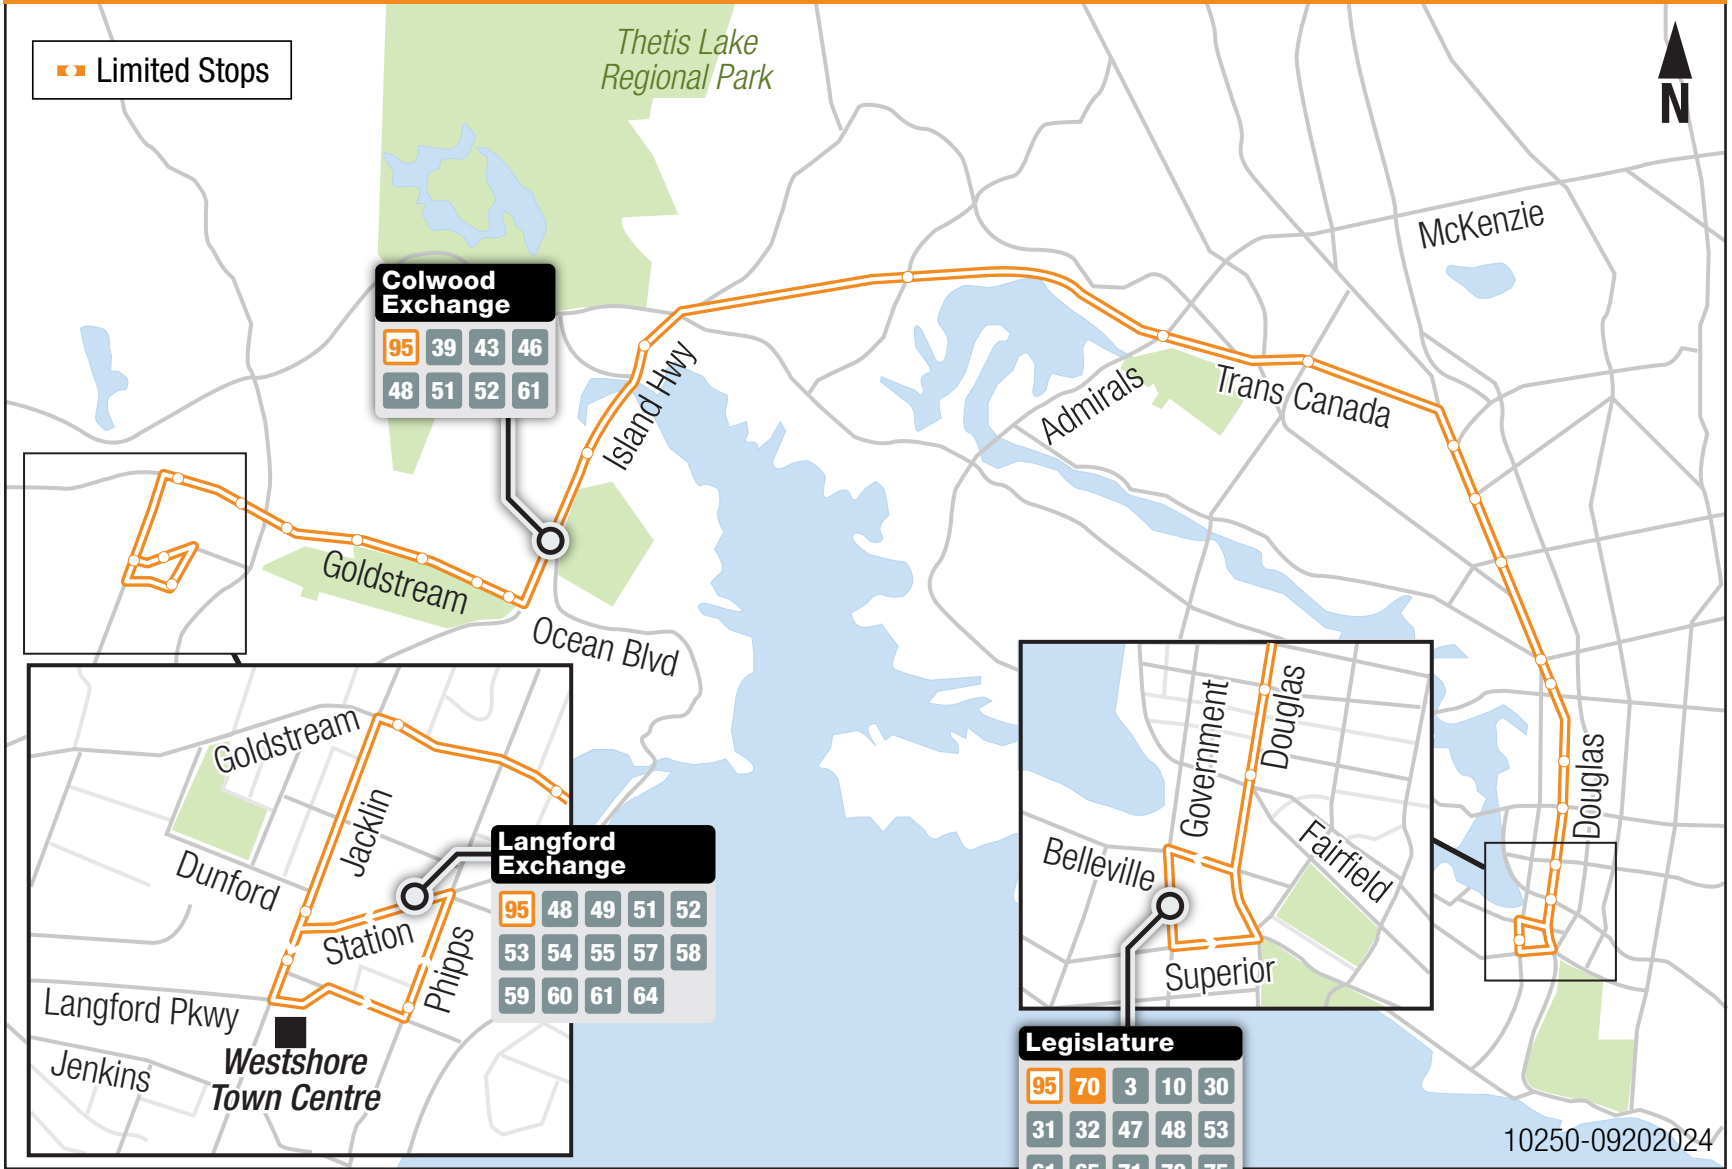

95 Langford 95 Downtown

Rapid

 Limited Stops

Colwood Exchange

95	39	43	46
48	51	52	61

Langford Exchange

95	48	49	51	52
53	54	55	57	58
59	60	61	64	

Legislature

95	70	3	10	30
31	32	47	48	53
61	65	71	72	75

10250-09202024