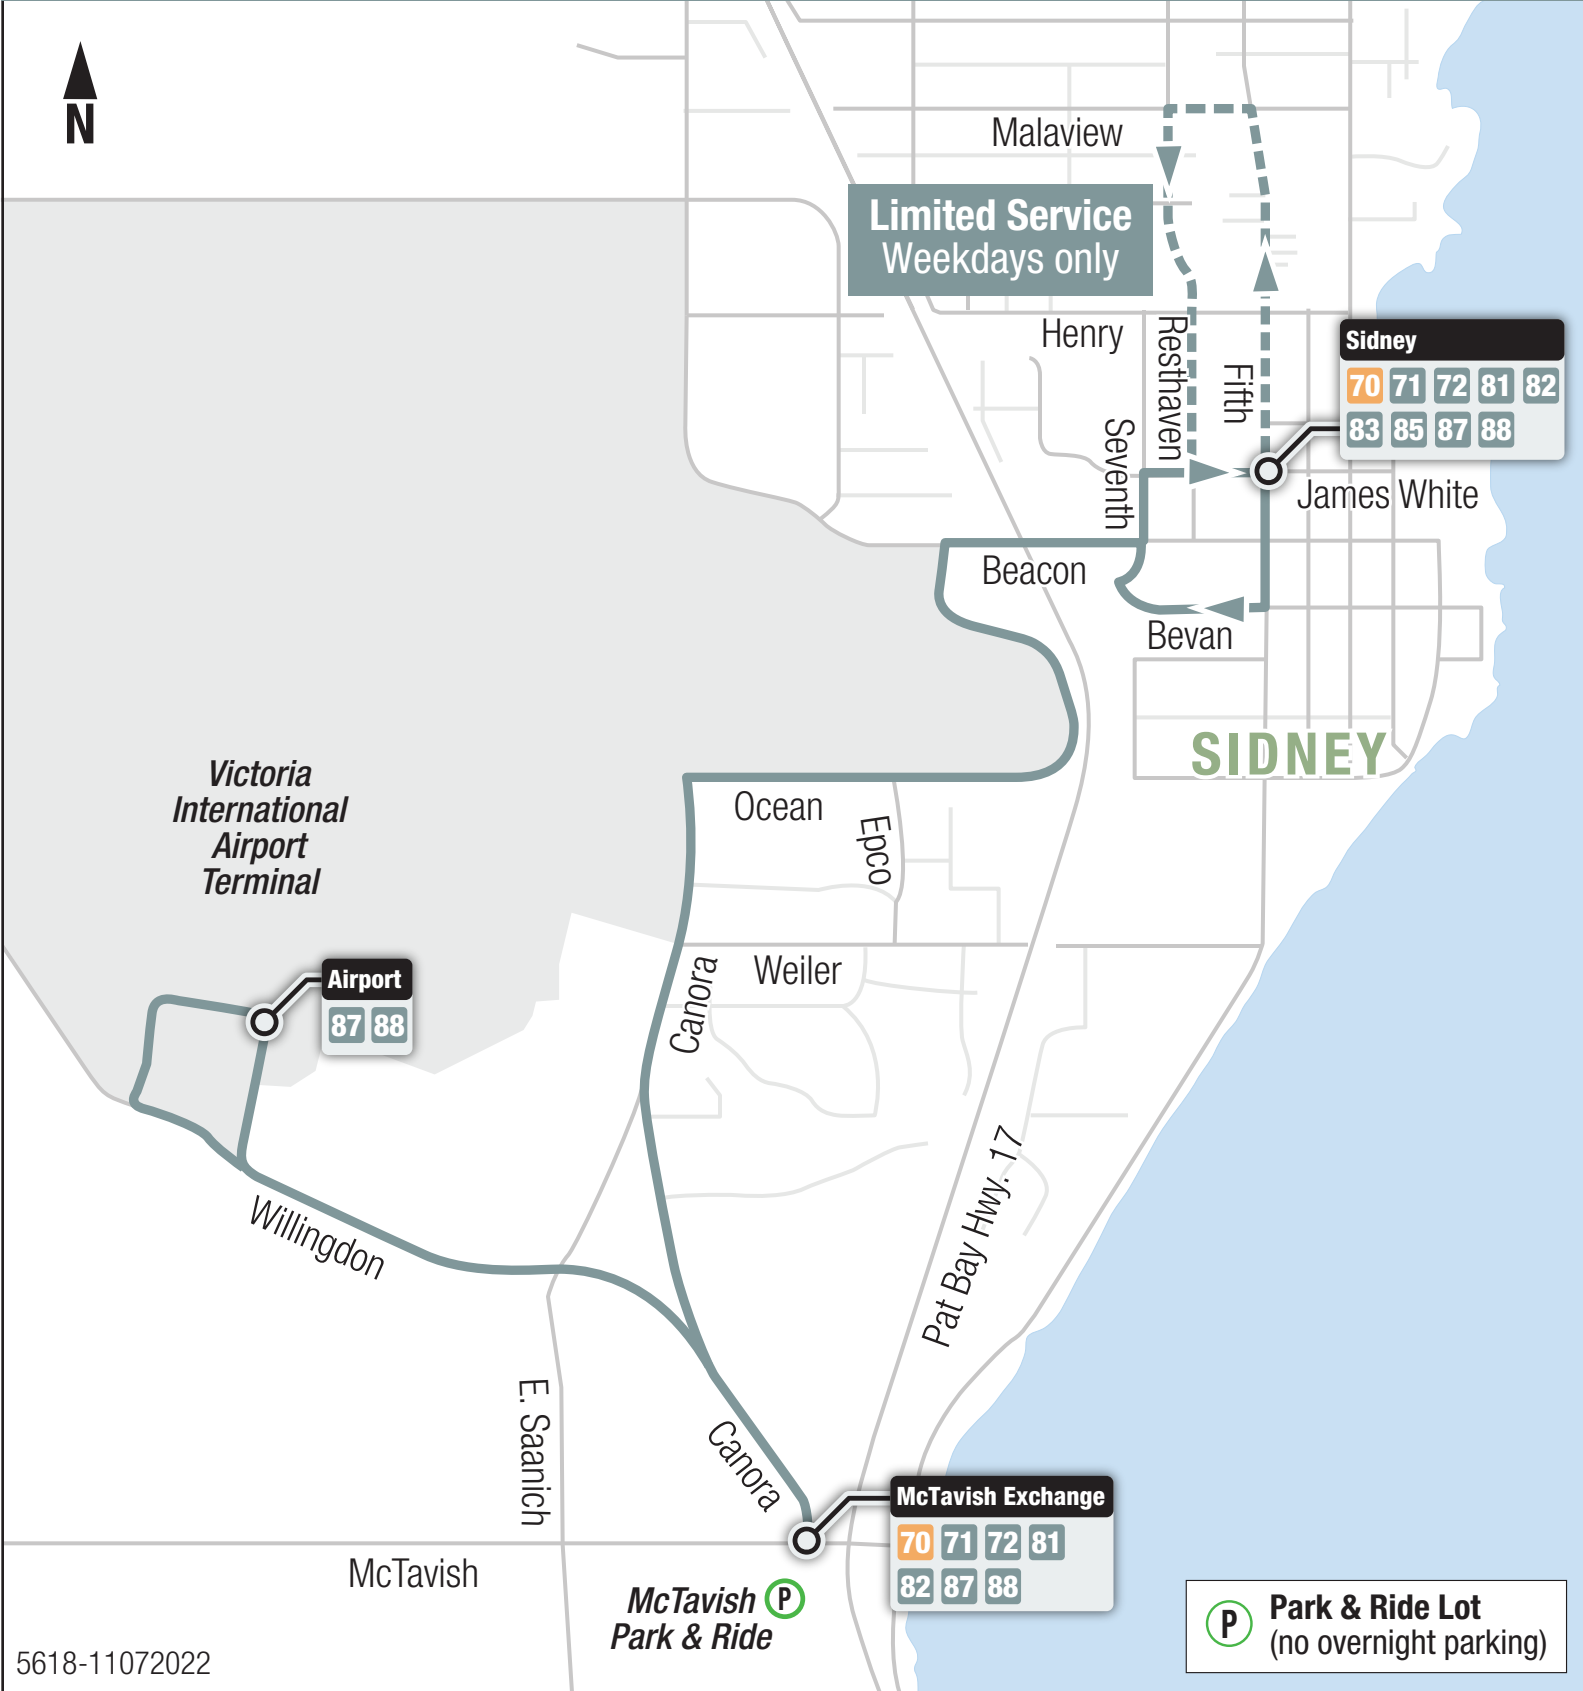

88 Airport
88 Sidney

Local

Airport	
87	88

Sidney				
70	71	72	81	82
83	85	87	88	

McTavish Exchange				
70	71	72	81	
82	87	88		

P Park & Ride Lot
(no overnight parking)