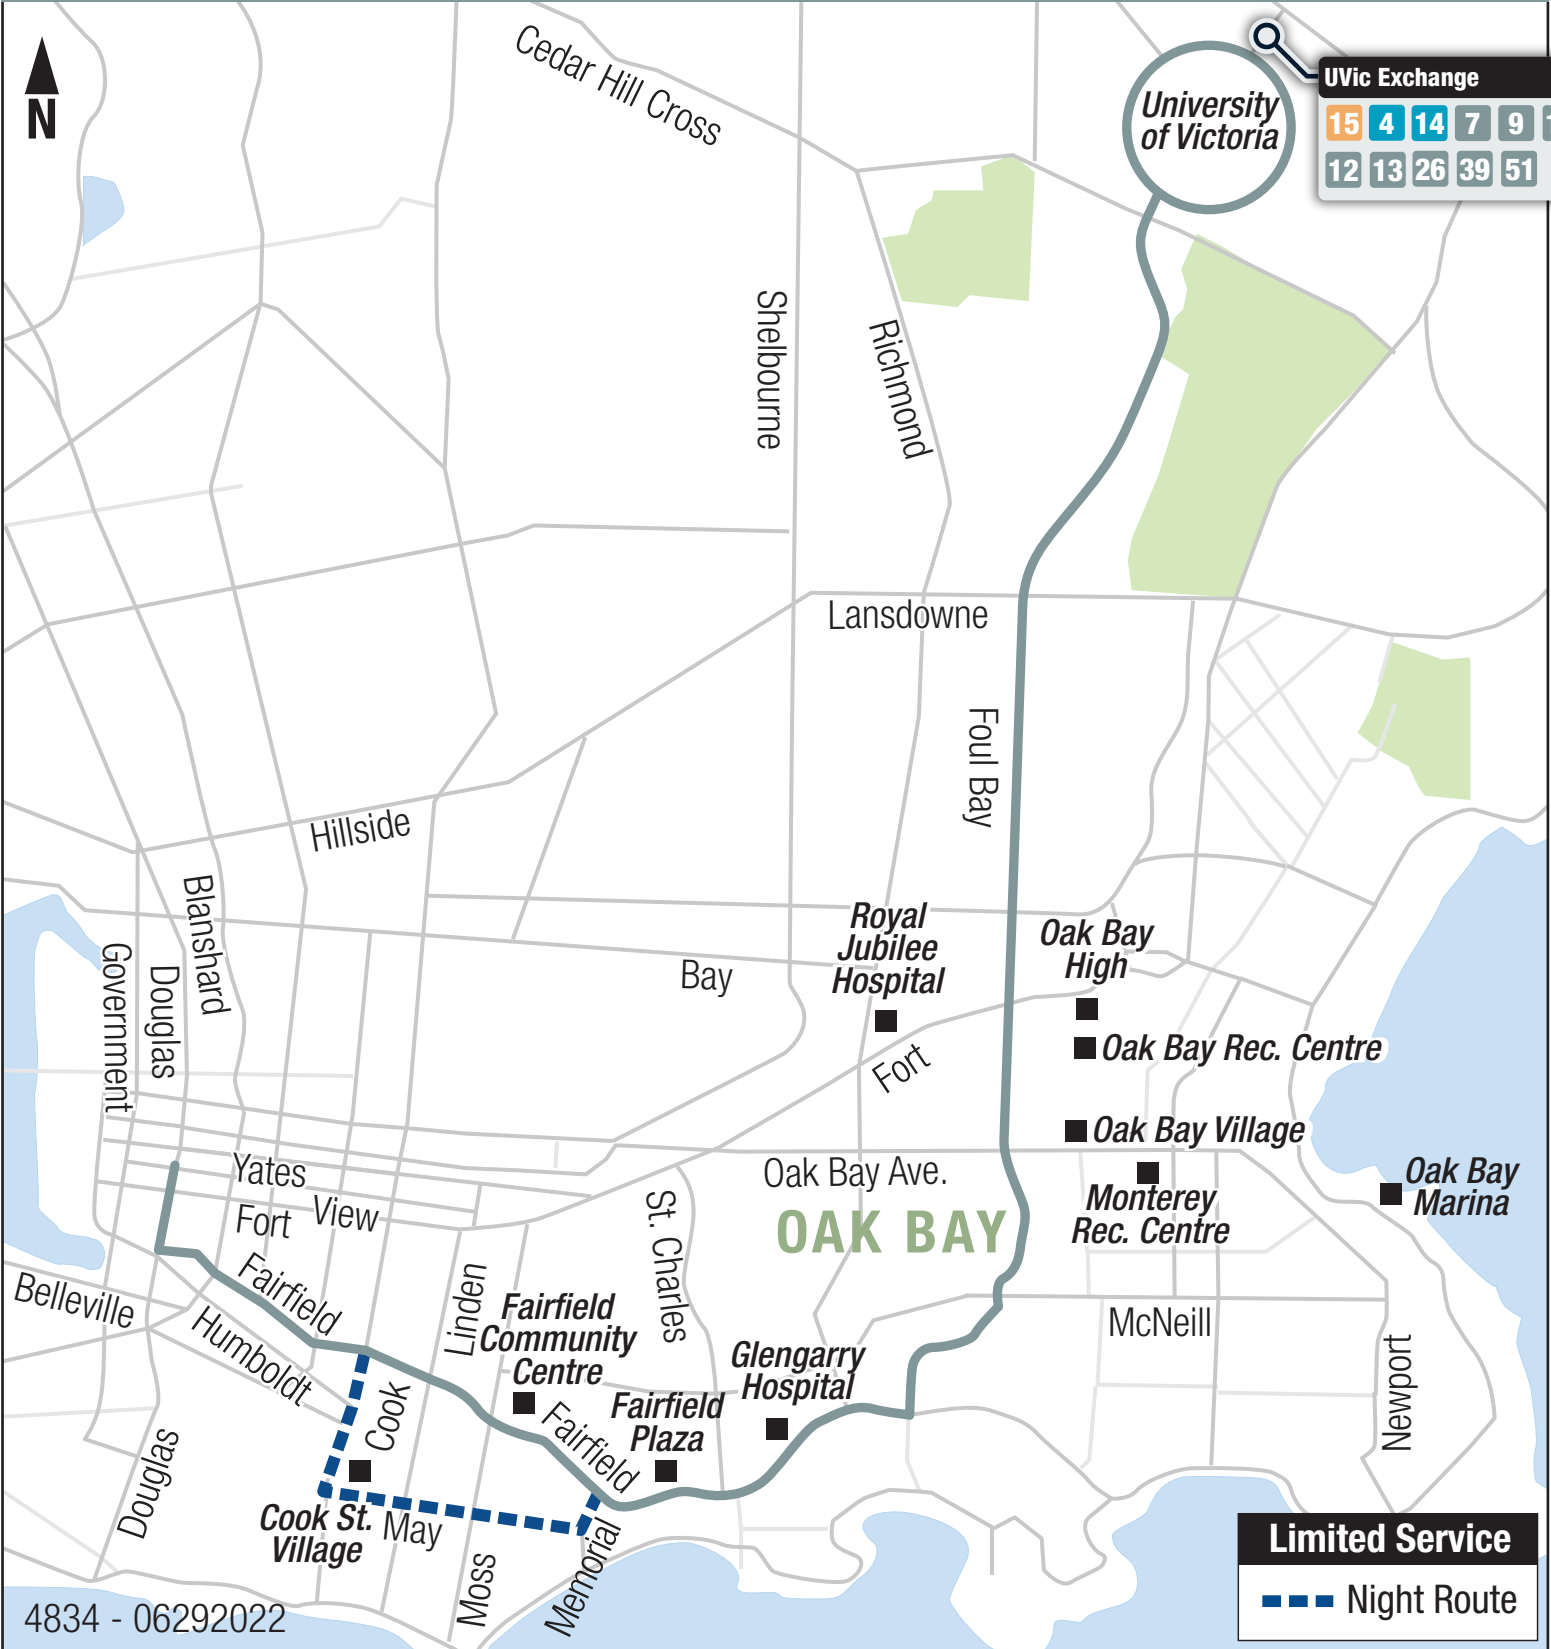

7 Downtown
7 UVic

Local

UVic Exchange

15	4	14	7	9	11
12	13	26	39	51	

Limited Service
■ ■ ■ Night Route

4834 - 06292022