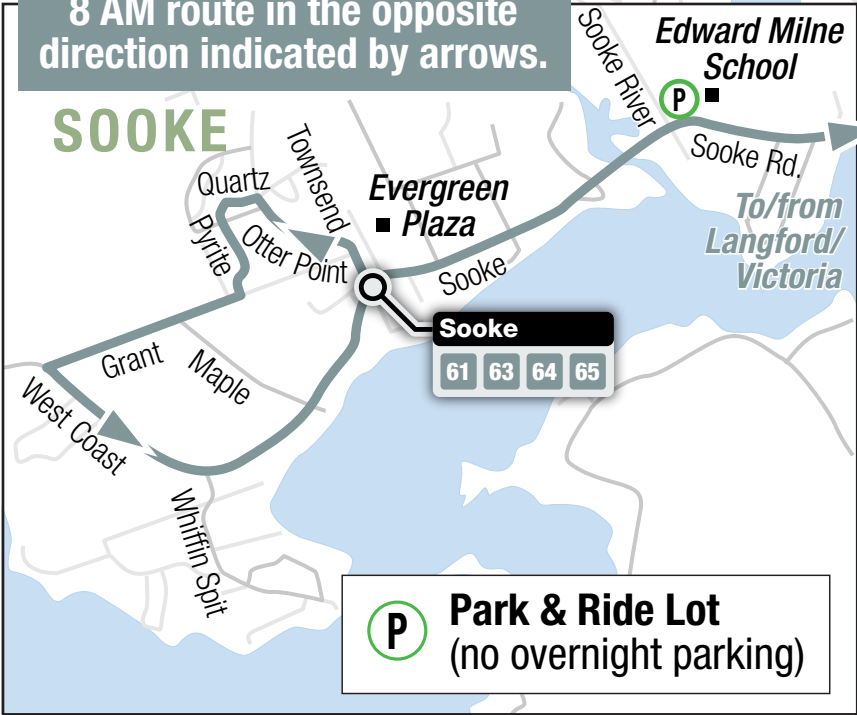

61 Langford/Downtown  
61 Sooke

Local

On weekdays within Sooke, the trips departing prior to 8 AM route in the opposite direction indicated by arrows.

**SOOKE**

**P** Park & Ride Lot  
(no overnight parking)

<b>Langford Exchange</b>	95	48	51	52	53	54	55
	56	57	58	59	60	61	64

To/from  
Sooke

**Note:** Selected trips leave from/continue to downtown bypassing Langford Exchange.