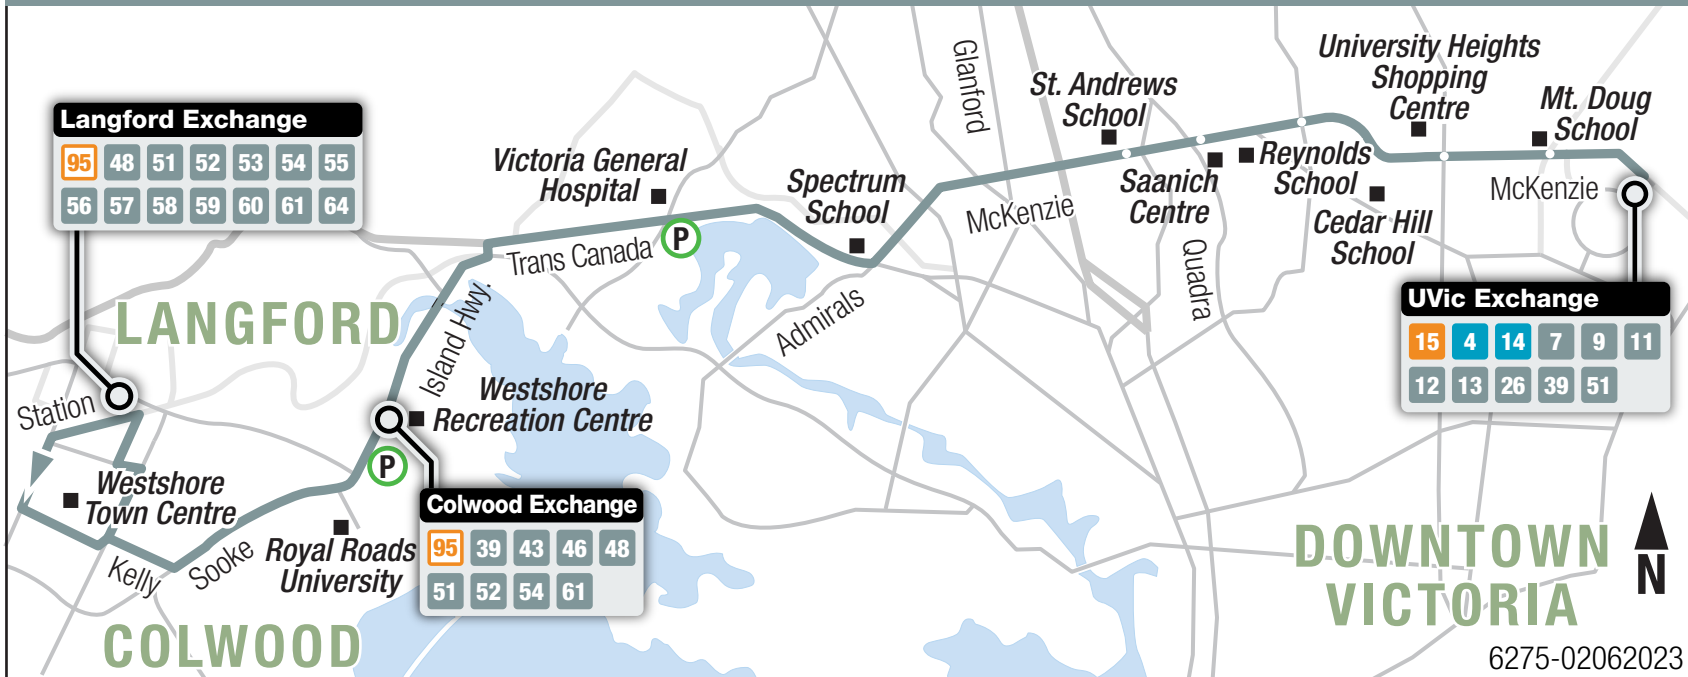

51 Langford
51 UVic

Local

P Park & Ride Lot
(no overnight parking)

▬ Limited Stops
Regular bus stops west of Pat Bay Hwy.