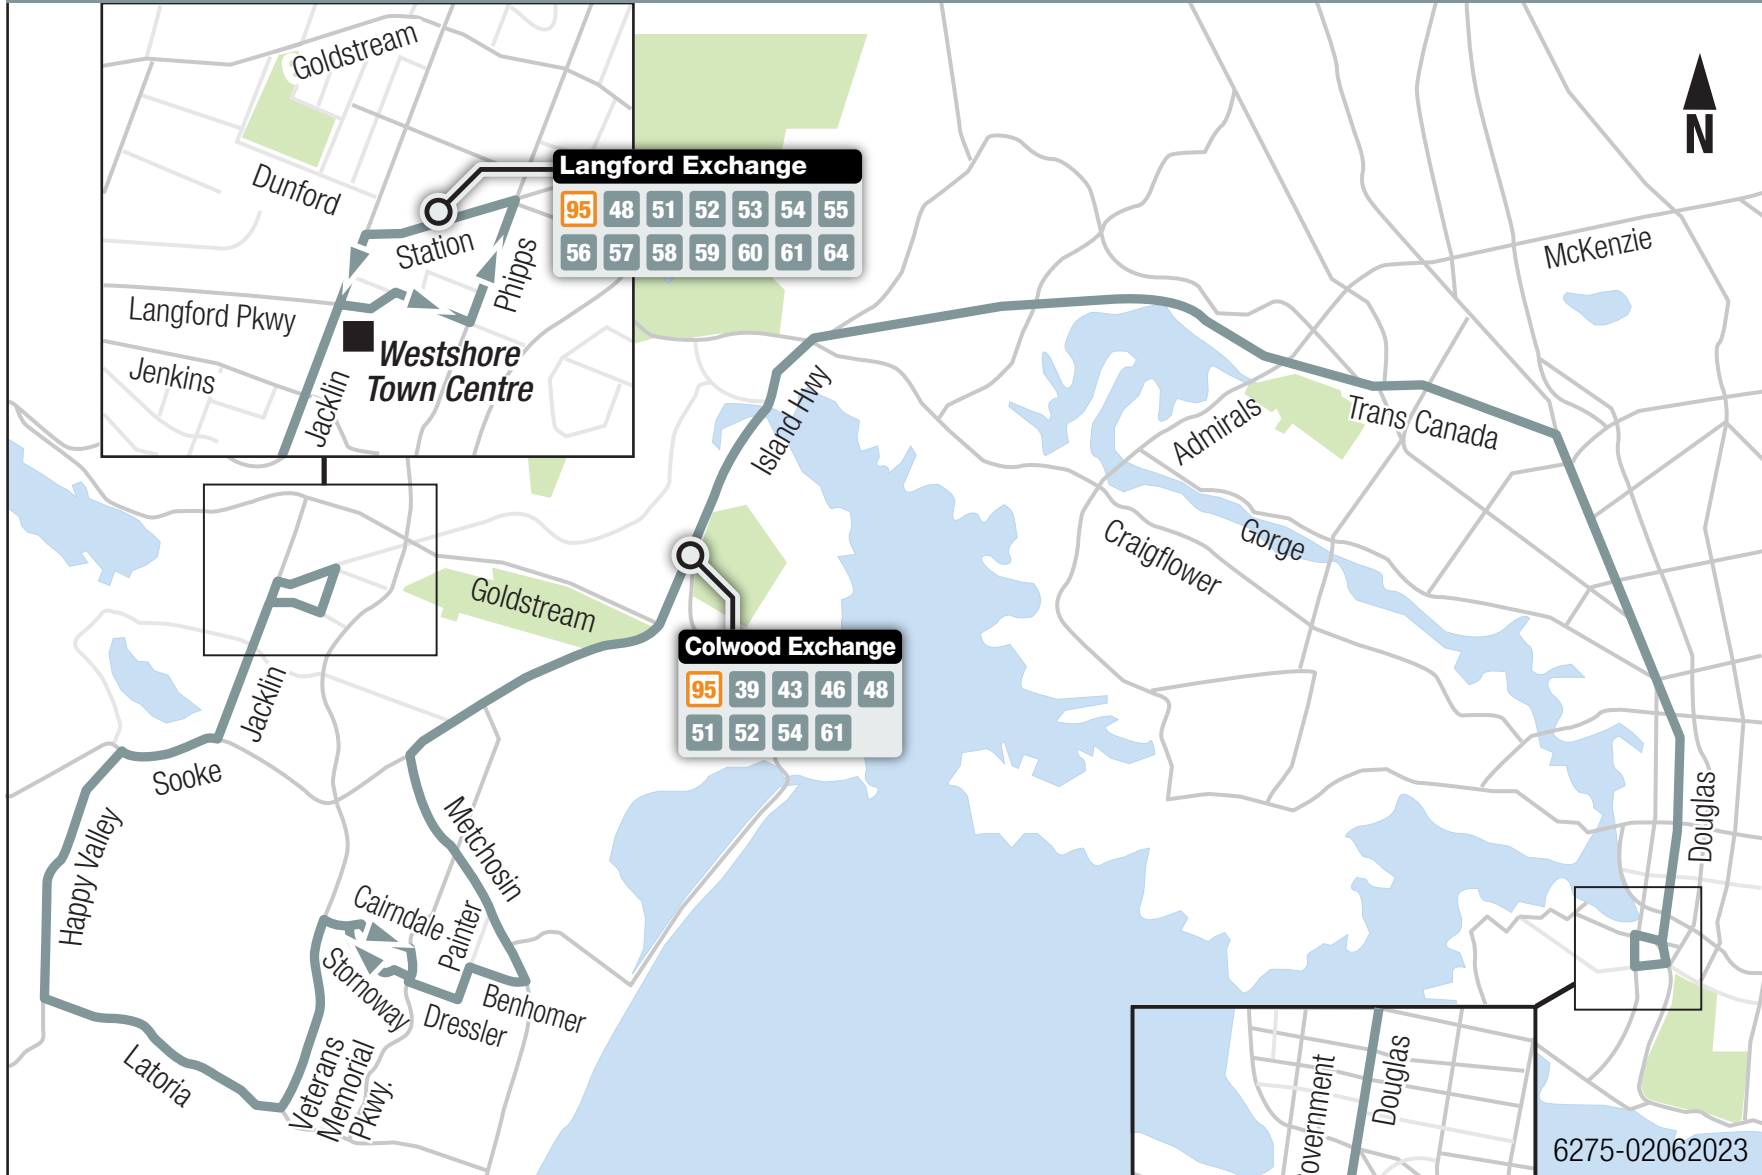

48 Happy Valley 48 Downtown

Local

Langford Exchange

95	48	51	52	53	54	55
56	57	58	59	60	61	64

Colwood Exchange

95	39	43	46	48
51	52	54	61	

Legislature

95	70	3	10	30
31	32	47	48	53
61	65	71	72	75