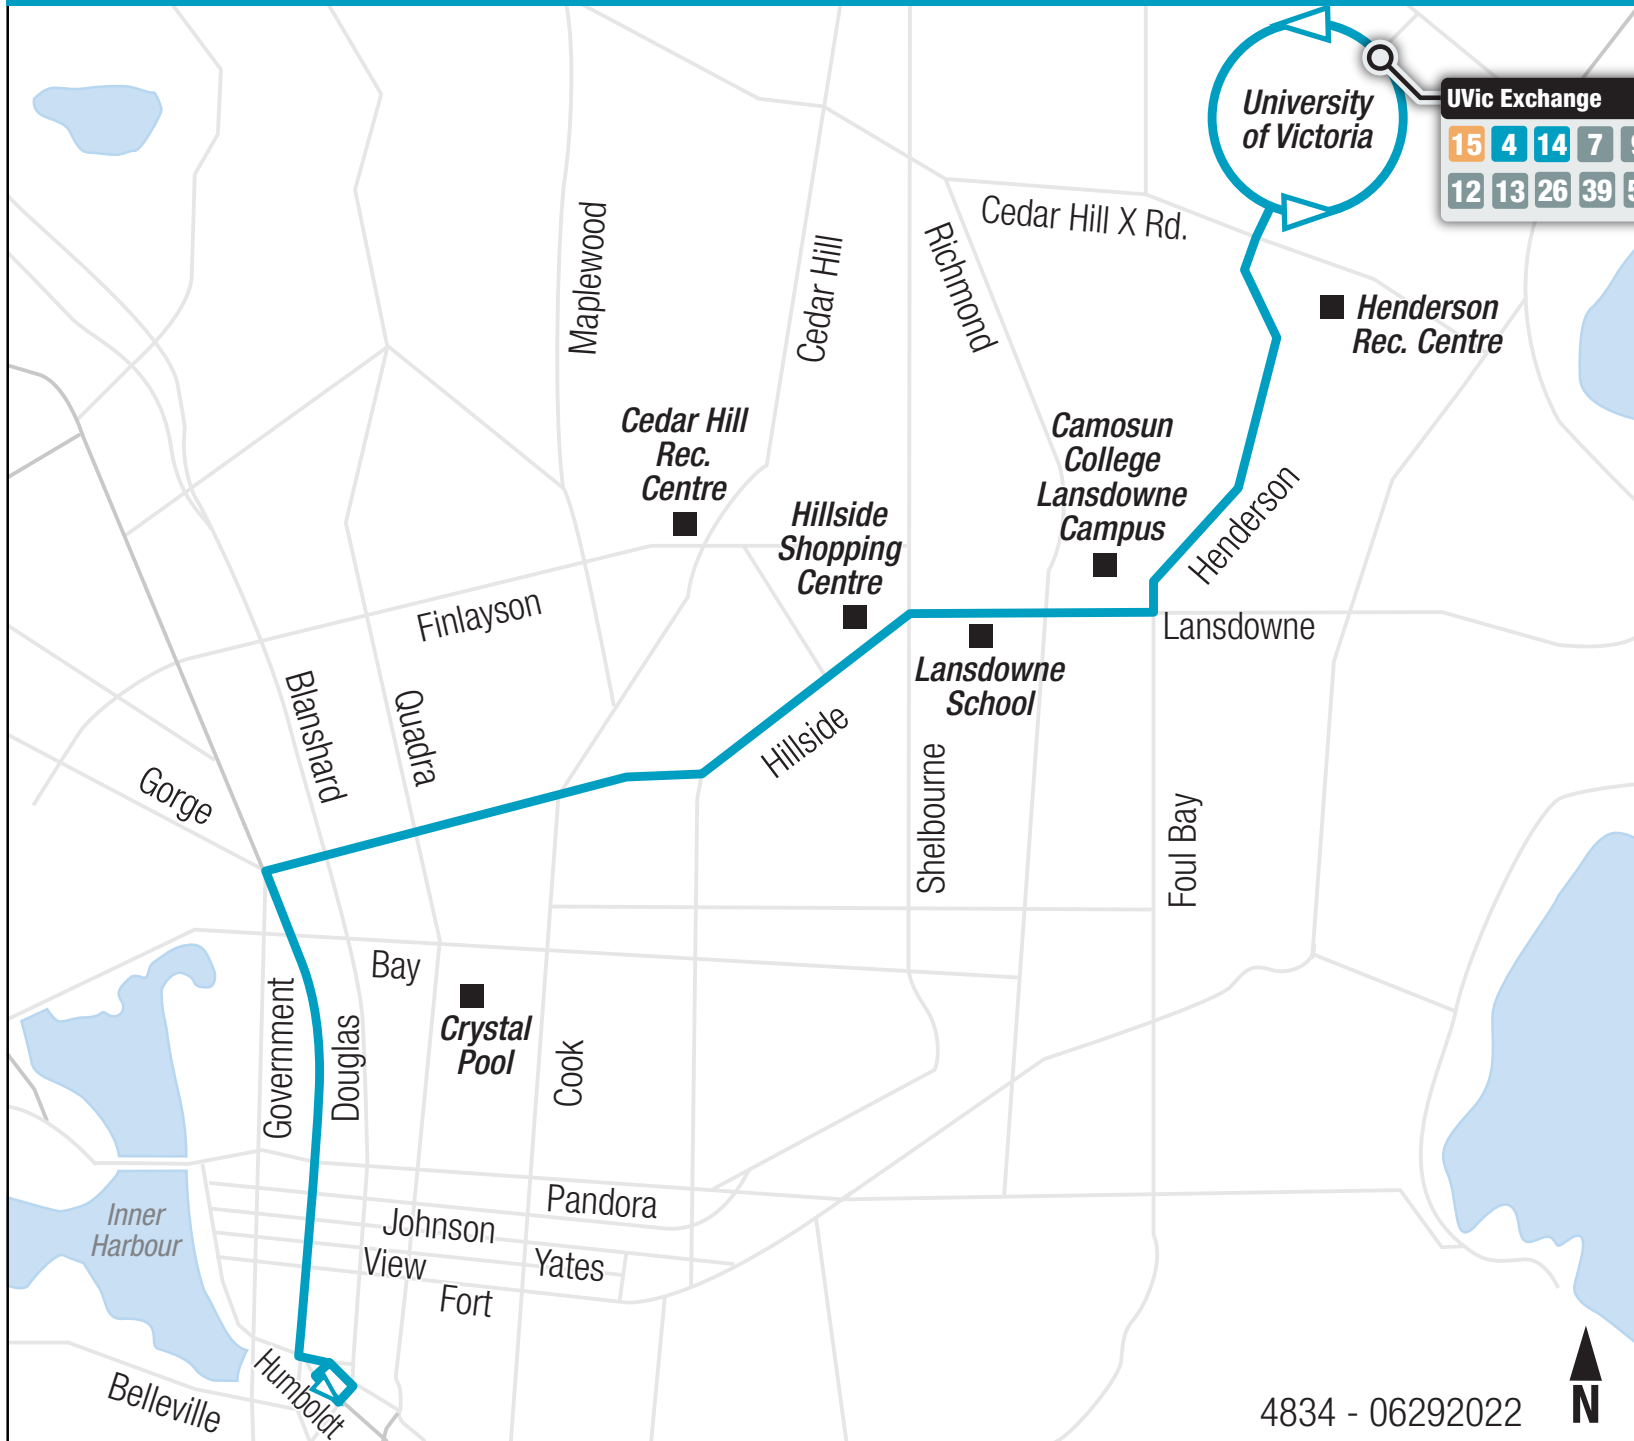

**4 Downtown**  
**4 UVic**

*Frequent*

*University of Victoria*

UVic Exchange					
15	4	14	7	9	11
12	13	26	39	51	

4834 - 06292022