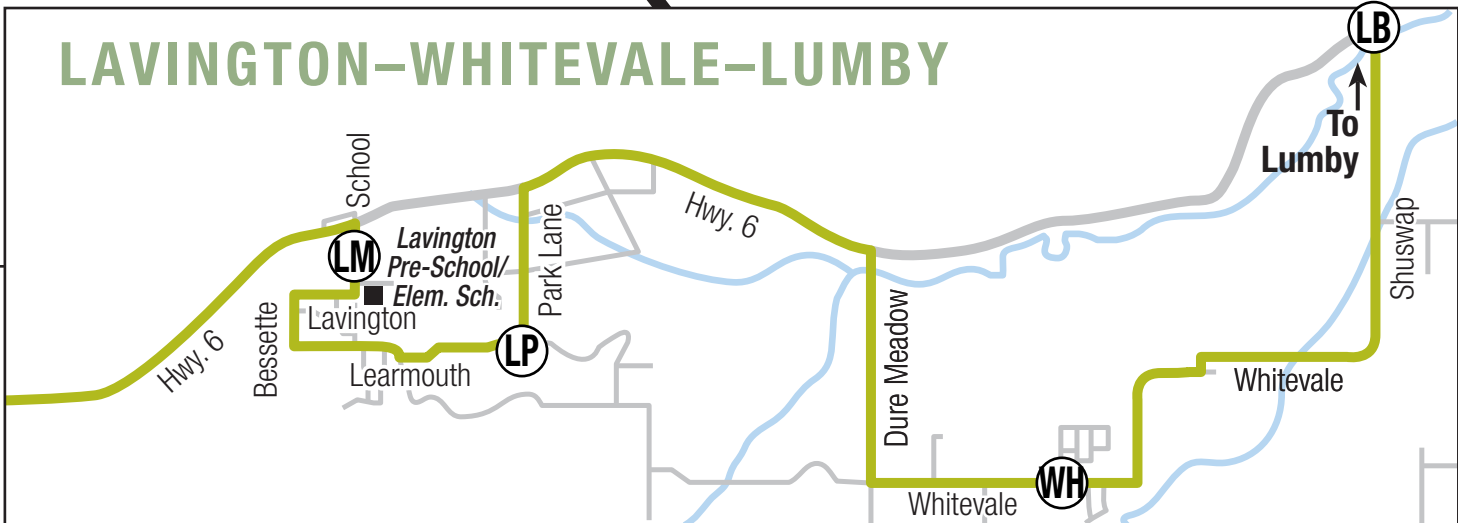

# 61 Lumby/Vernon

**Downtown Vernon Exchange**

1	2	3	4
5	6	7	8
9	60	61	90

- Timing Point Locations**
- (A) Downtown: 31 Ave. and 30 St.
  - (LM) Lavington Market
  - (LP) Learmouth and Park Lane
  - (WH) Whitevale and Horner
  - (LB) Lumby: Shuswap and Hwy. 6
  - (GN) Glencaird and Norris
  - (R) Ricardo and Hwy. 6