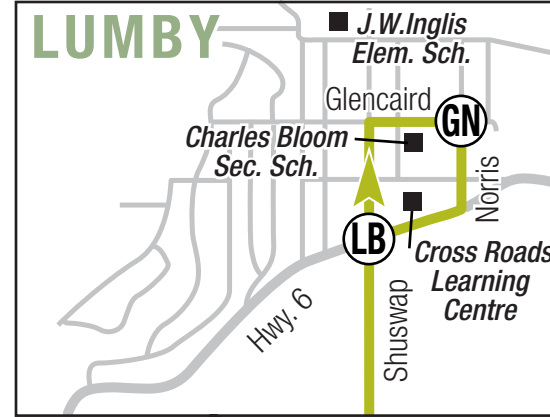

# 61 Lumby/Vernon

**Downtown Vernon Exchange**

1	2	3	4
5	6	7	8
9	60	61	90

- Timing Point Locations**
- (A) Downtown: 31 Ave. and 30 St.
  - (LM) Lavington Market
  - (LP) Learmouth and Park Lane
  - (WH) Whitevale and Horner
  - (LB) Lumby: Shuswap and Hwy. 6
  - (GN) Glencaird and Norris
  - (R) Ricardo and Hwy. 6