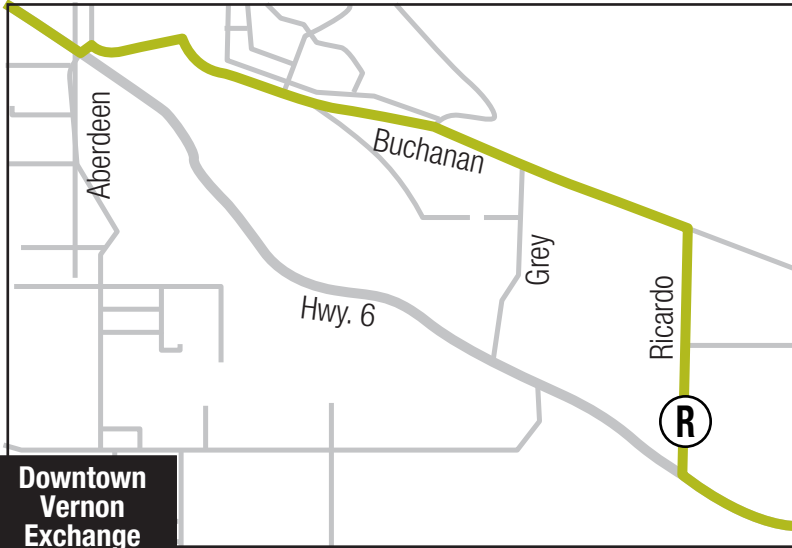

# 61 Lumby/Vernon

**Downtown Vernon Exchange**

1	2	3	4
5	6	7	8
9	60	61	90

- Timing Point Locations**
- (A) Downtown: 31 Ave. and 30 St.
  - (LM) Lavington Market
  - (LP) Learmouth and Park Lane
  - (WH) Whitevale and Horner
  - (LB) Lumby: Shuswap and Hwy. 6
  - (GN) Glencaird and Norris
  - (R) Ricardo and Hwy. 6