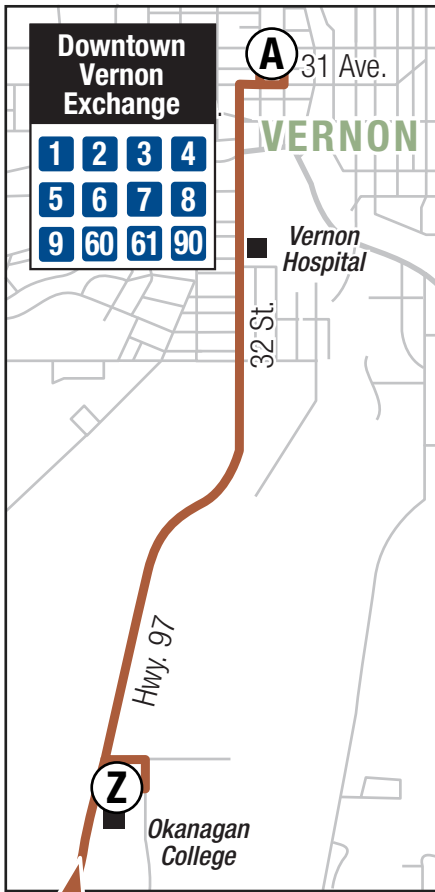

90 UBCO/Vernon

Timing Point Locations

- (A) Downtown Vernon: 31 Ave. and 30 St.
- (Z) Okanagan College
- (PO) Oyama: Pelmewash and Oyama
- (AP) Airport Way
- (U) UBCO

From Lake Country to UBC Okanagan

UBC Okanagan Exchange

4	6	8	13	23	90	97
---	---	---	----	----	----	----