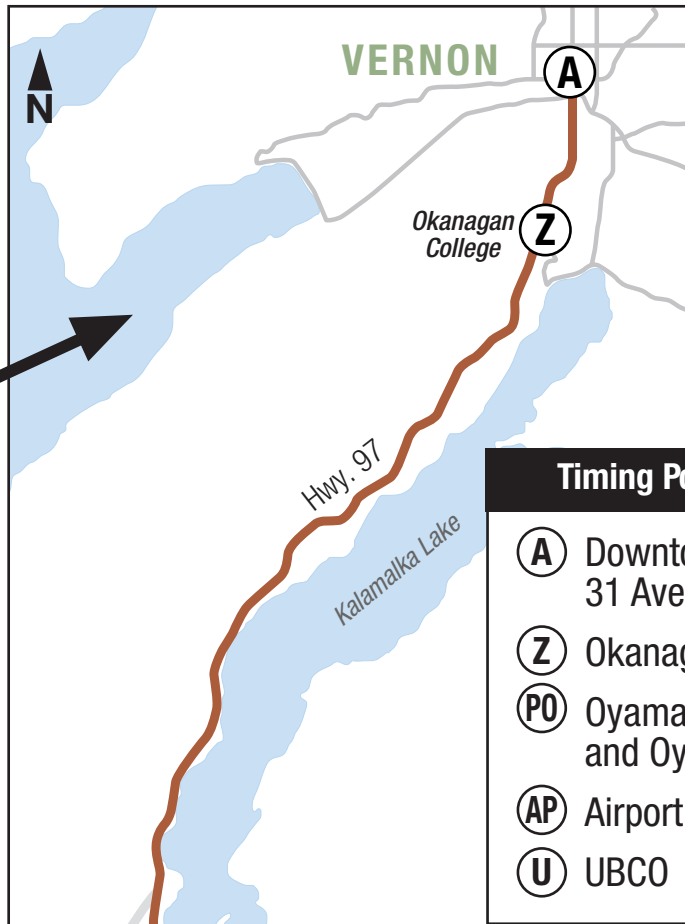

90 UBCO/Vernon

Timing Point Locations

- (A) Downtown Vernon: 31 Ave. and 30 St.
- (Z) Okanagan College
- (PO) Oyama: Pelmewash and Oyama
- (AP) Airport Way
- (U) UBCO

From Lake Country to UBC Okanagan

UBC Okanagan Exchange

4	6	8	13	23	90	97
---	---	---	----	----	----	----