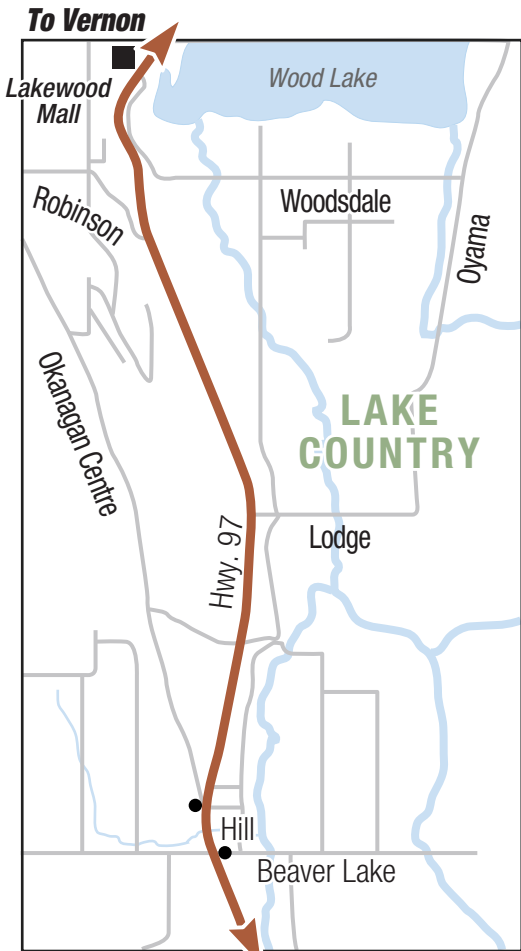

90 UBCO/Vernon

Timing Point Locations

- (A) Downtown Vernon: 31 Ave. and 30 St.
- (Z) Okanagan College
- (PO) Oyama: Pelmewash and Oyama
- (AP) Airport Way
- (U) UBCO

From Lake Country to UBC Okanagan

UBC Okanagan Exchange

4	6	8	13	23	90	97
---	---	---	----	----	----	----