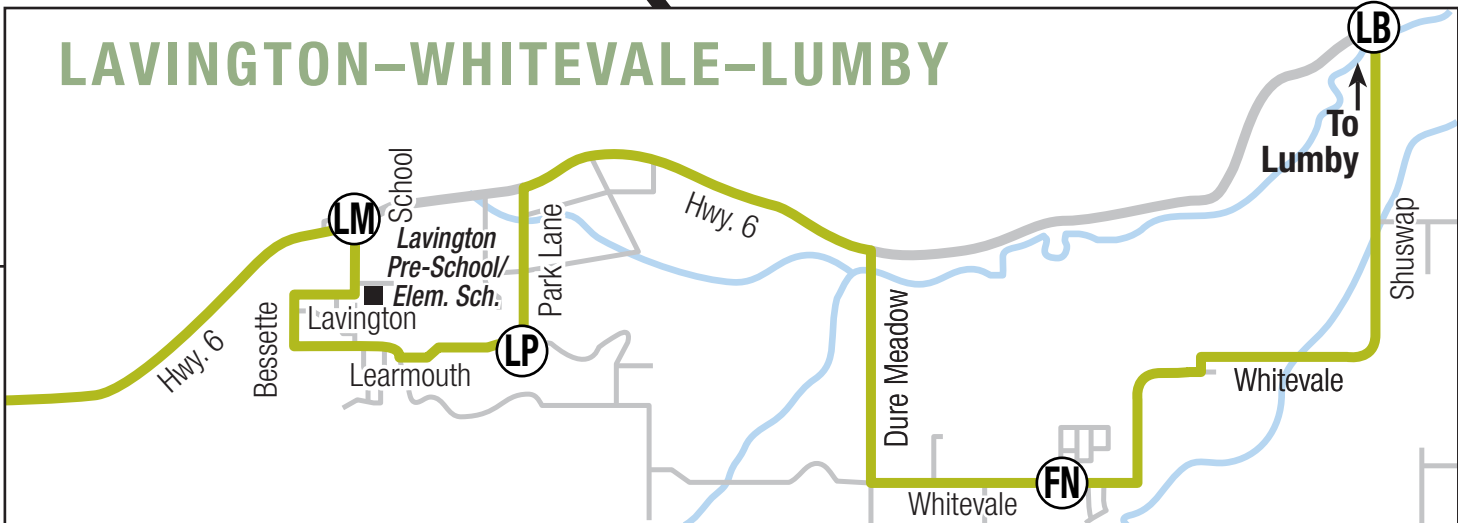

61 Lumby/Vernon

Downtown Vernon Exchange

1	2	3	4
5	6	7	8
9	60	61	90

Timing Point Locations

- (A) Downtown: 31 Ave. and 30 St.
- (LM) Lavington Market
- (LP) Learmouth and Park Lane
- (FN) Franklyn and Whitevale
- (LB) Lumby: Shuswap and Hwy. 6
- (GN) Glencaird and Norris
- (R) Ricardo and Hwy. 6