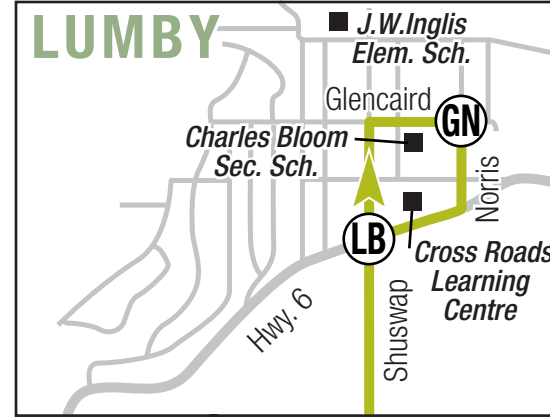

61 Lumby/Vernon

Downtown Vernon Exchange

1	2	3	4
5	6	7	8
9	60	61	90

Timing Point Locations

- (A) Downtown: 31 Ave. and 30 St.
- (LM) Lavington Market
- (LP) Learmouth and Park Lane
- (FN) Franklyn and Whitevale
- (LB) Lumby: Shuswap and Hwy. 6
- (GN) Glencaird and Norris
- (R) Ricardo and Hwy. 6