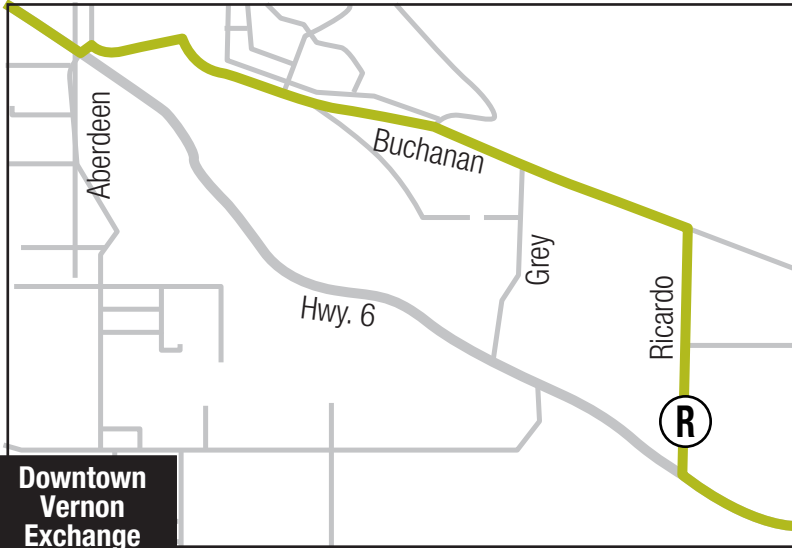

61 Lumby/Vernon

Downtown Vernon Exchange

1	2	3	4
5	6	7	8
9	60	61	90

Timing Point Locations

- (A) Downtown: 31 Ave. and 30 St.
- (LM) Lavington Market
- (LP) Learmouth and Park Lane
- (FN) Franklyn and Whitevale
- (LB) Lumby: Shuswap and Hwy. 6
- (GN) Glencaird and Norris
- (R) Ricardo and Hwy. 6