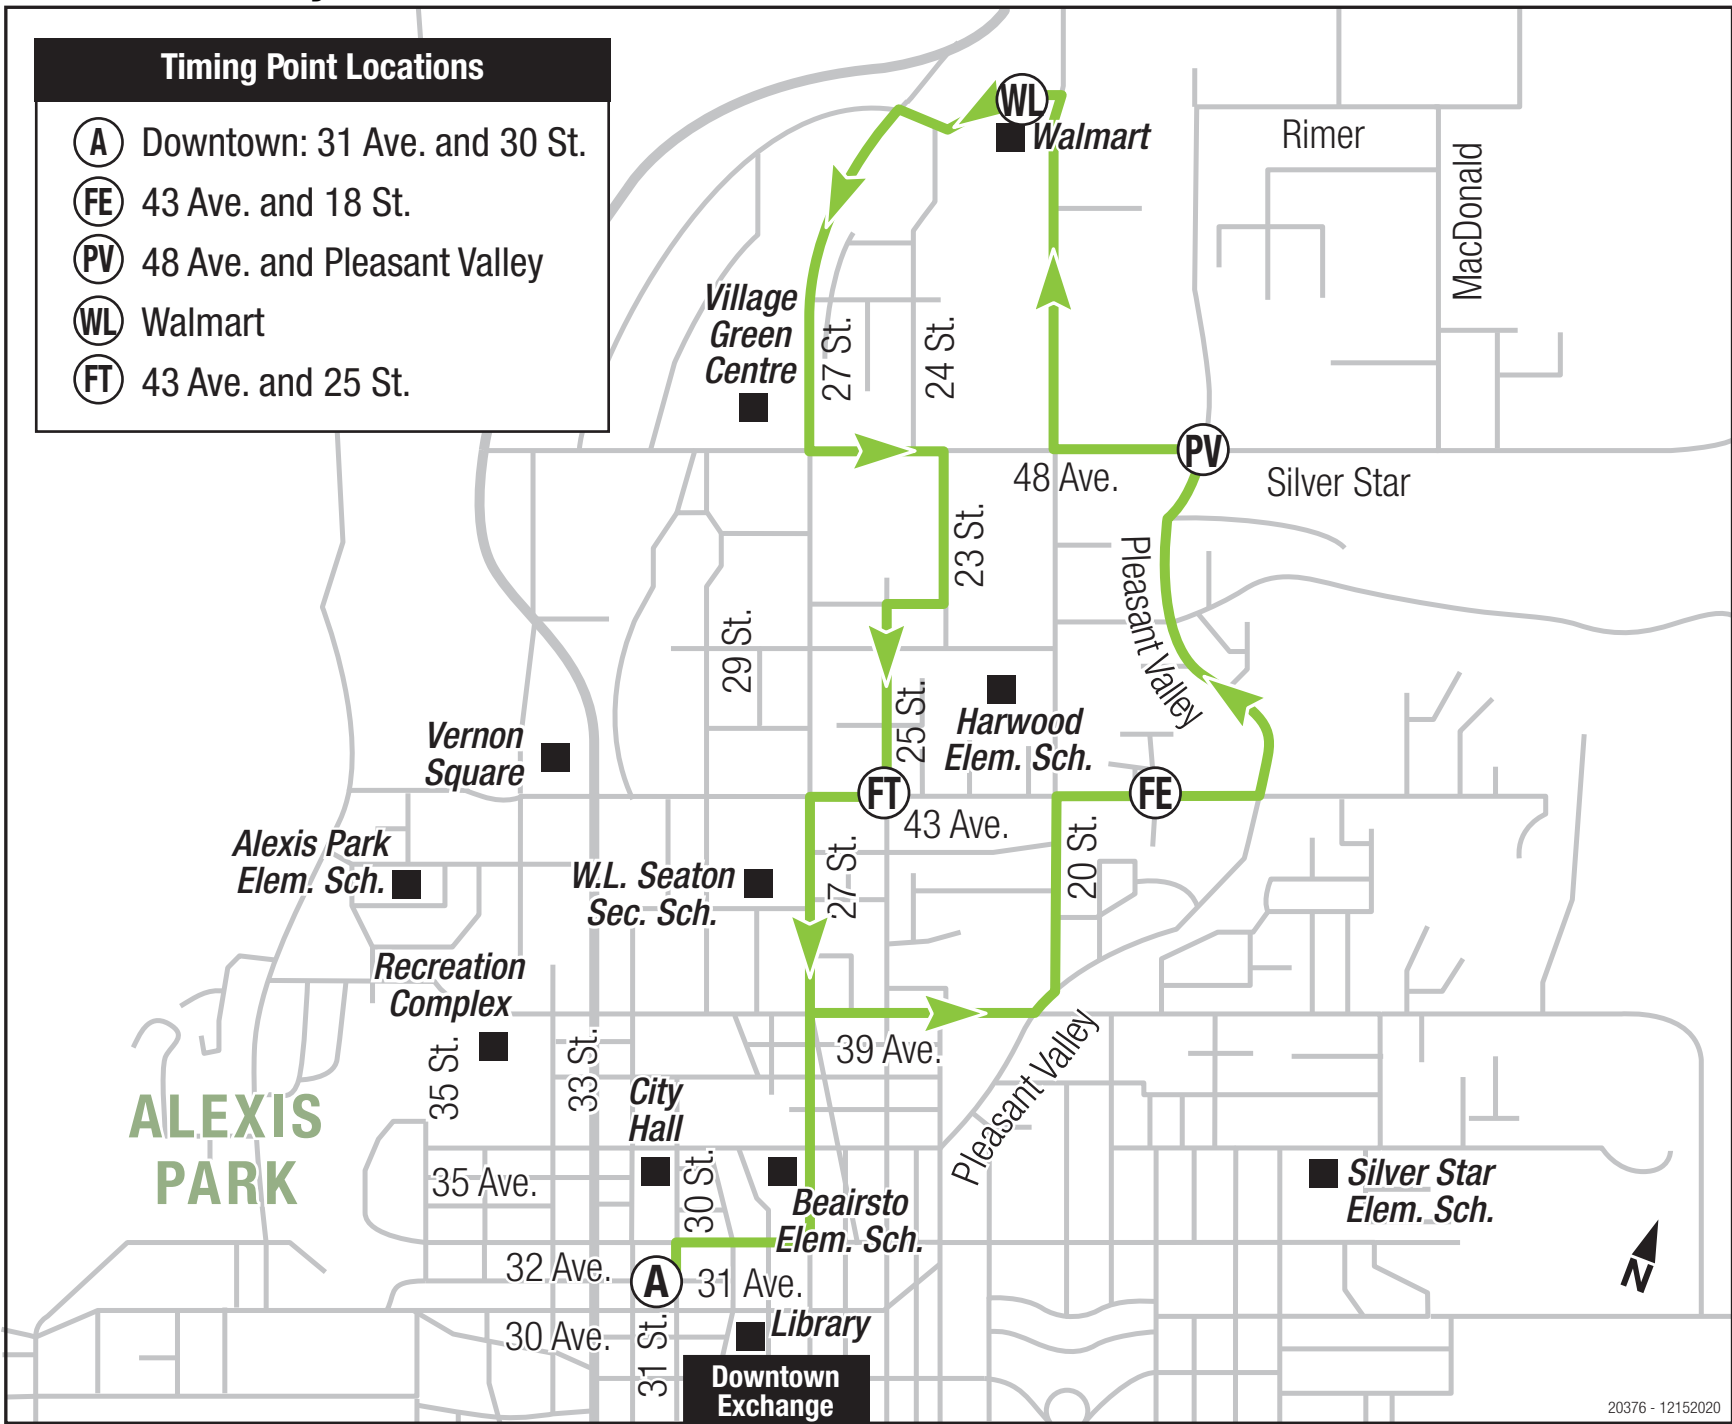

# 2 Pleasant Valley

**Timing Point Locations**

- (A) Downtown: 31 Ave. and 30 St.
- (FE) 43 Ave. and 18 St.
- (PV) 48 Ave. and Pleasant Valley
- (WL) Walmart
- (FT) 43 Ave. and 25 St.

1	2	3	4
5	6	7	8
9	60	61	90