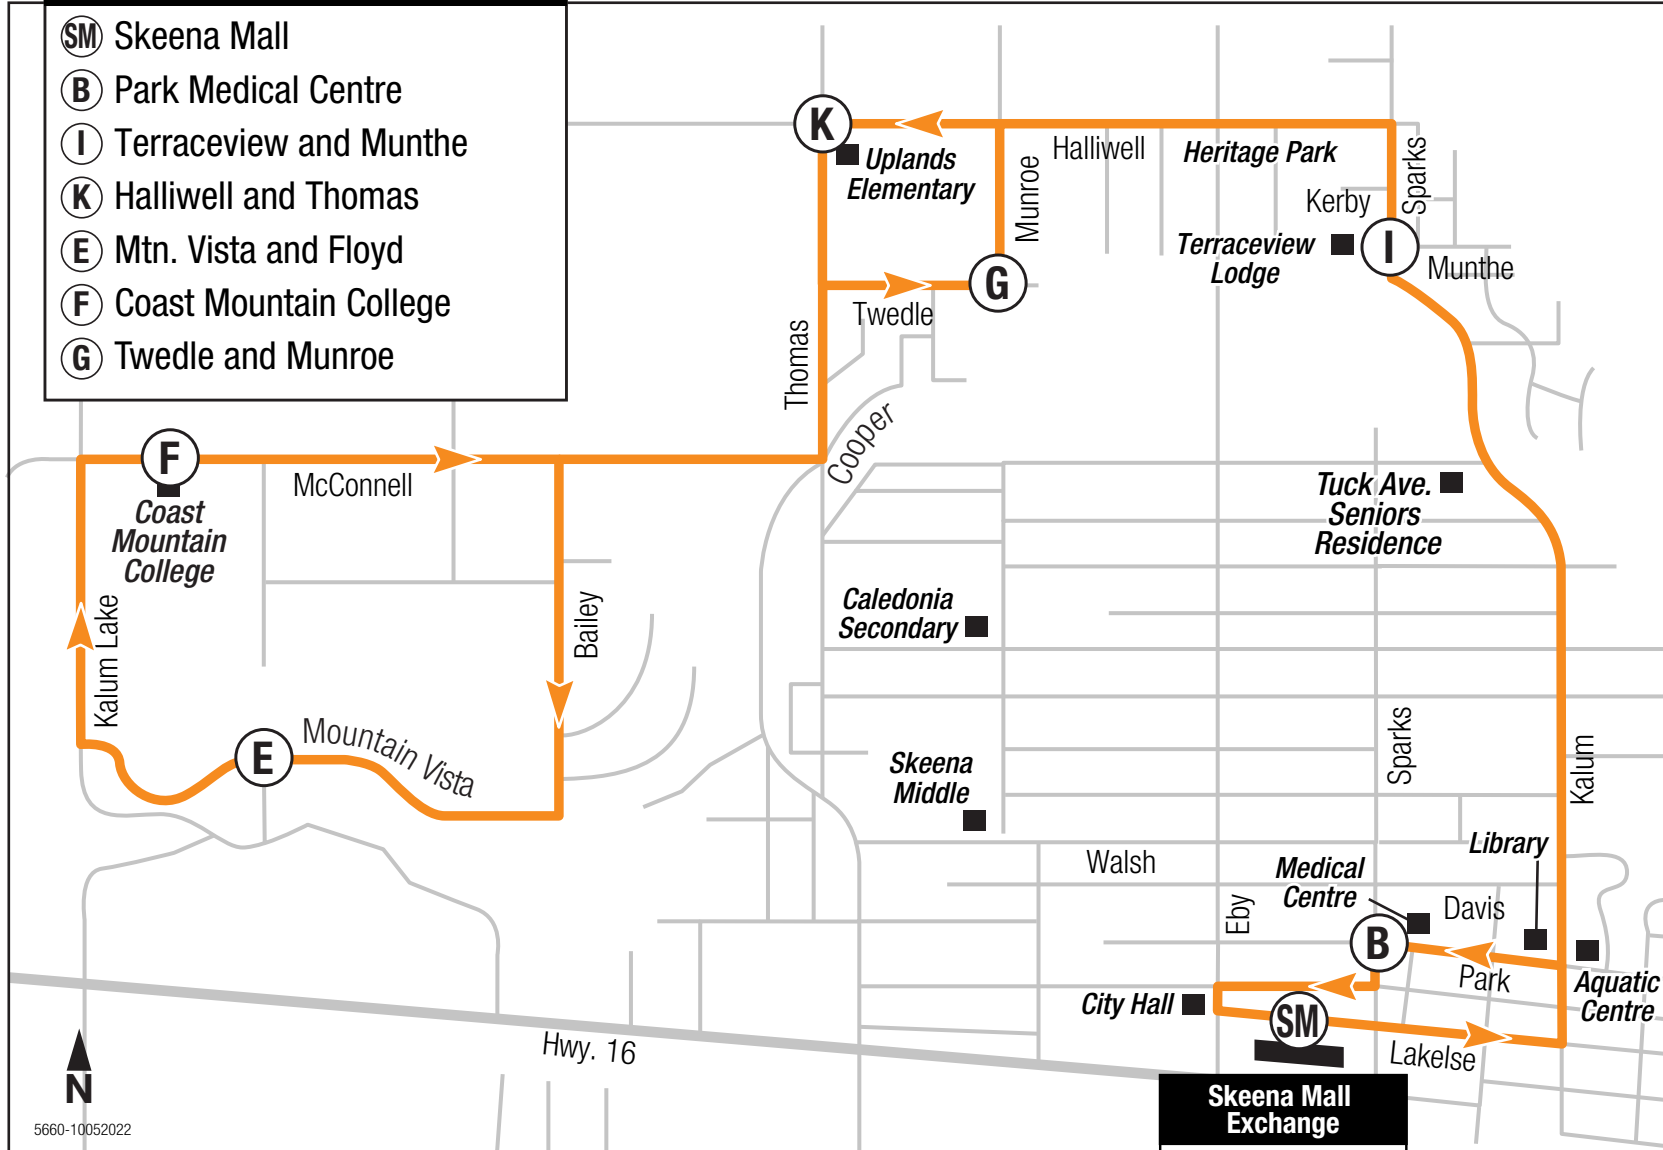

41 College/Halliwell

Timing Point Locations

- SM** Skeena Mall
- B** Park Medical Centre
- I** Terraceview and Munthe
- K** Halliwell and Thomas
- E** Mtn. Vista and Floyd
- F** Coast Mountain College
- G** Twedle and Munroe

5660-10052022

Skeena Mall Exchange

11	13	14	41	42
43	44	45	46	164