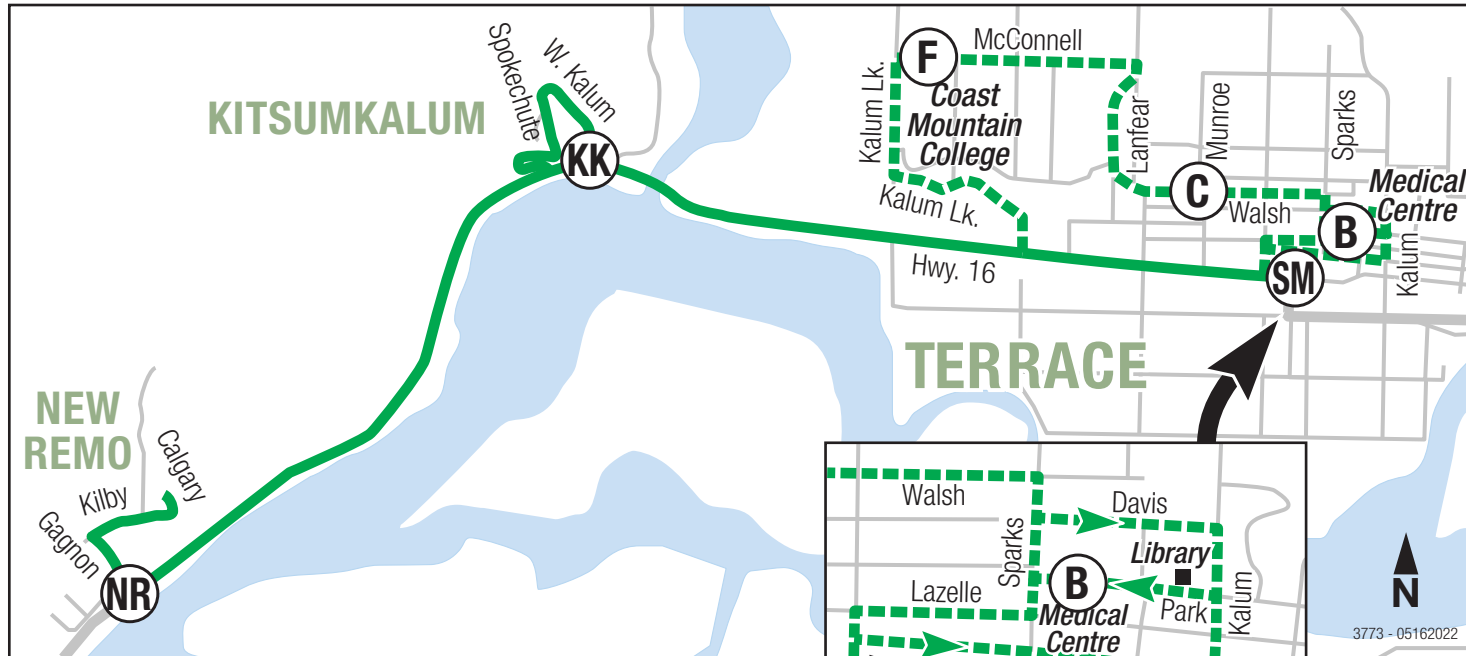

13 Kitsumkalum

Timing Point Locations	
SM	Terrace: Skeena Mall
B	Park Medical Centre
C	Walsh and Munroe
F	Coast Mountain College
KK	Kitsumkalum: West Kitsumkalum Rd. and Hwy. 16
NR	New Remo: Gagnon and Hwy. 16

Skeena Mall Exchange					
11	13	14	41	42	
43	44	45	46	164	