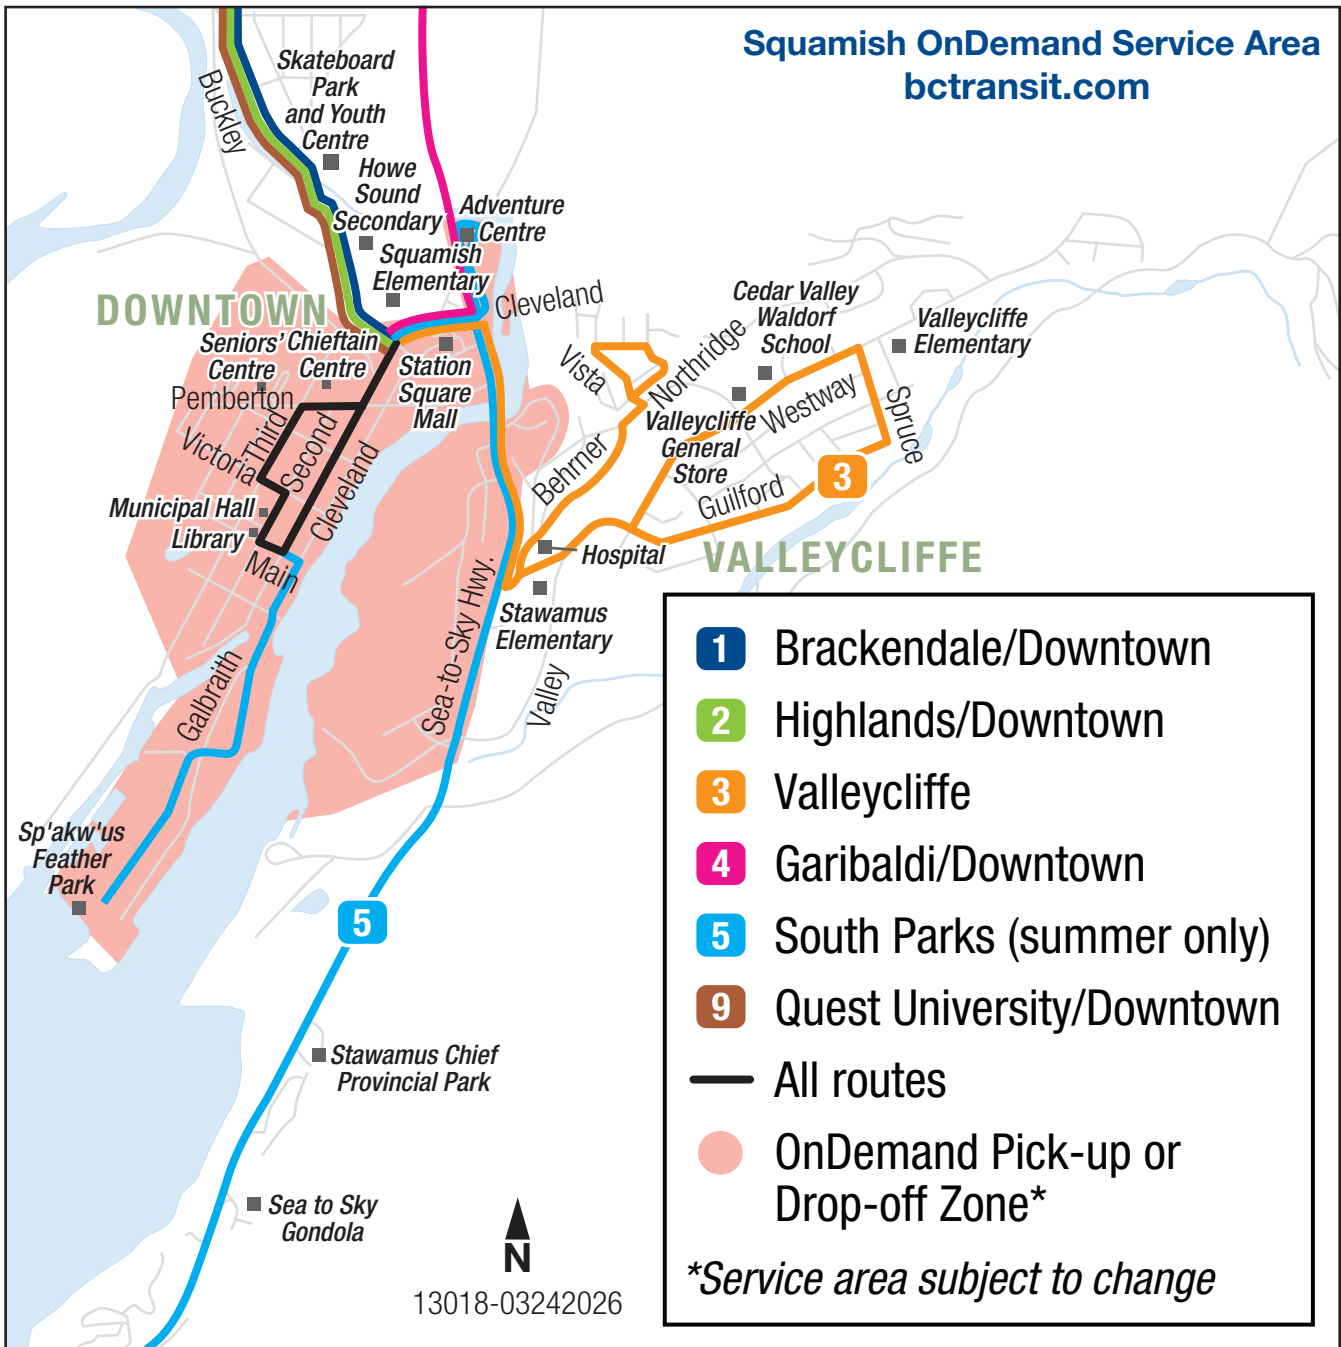

Squamish OnDemand Service Area
bctransit.com

- 1** Brackendale/Downtown
 - 2** Highlands/Downtown
 - 3** Valleycliffe
 - 4** Garibaldi/Downtown
 - 5** South Parks (summer only)
 - 9** Quest University/Downtown
 - All routes
 - OnDemand Pick-up or Drop-off Zone*
- *Service area subject to change*