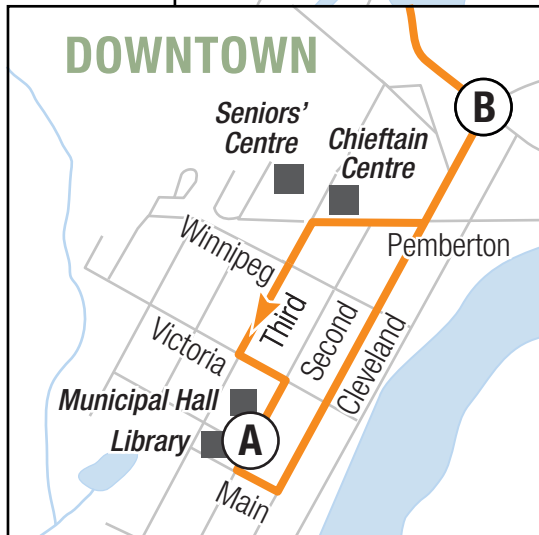

### 3 Valleycliffe

2004 - 03262020

Timing Point Locations	
<b>(A)</b>	Downtown: Squamish Library
<b>(B)</b>	Downtown: Cleveland and Buckley
<b>(I)</b>	Squamish General Hospital
<b>(J)</b>	Vista and Northridge
<b>(K)</b>	Valleycliffe: Spruce and Westway