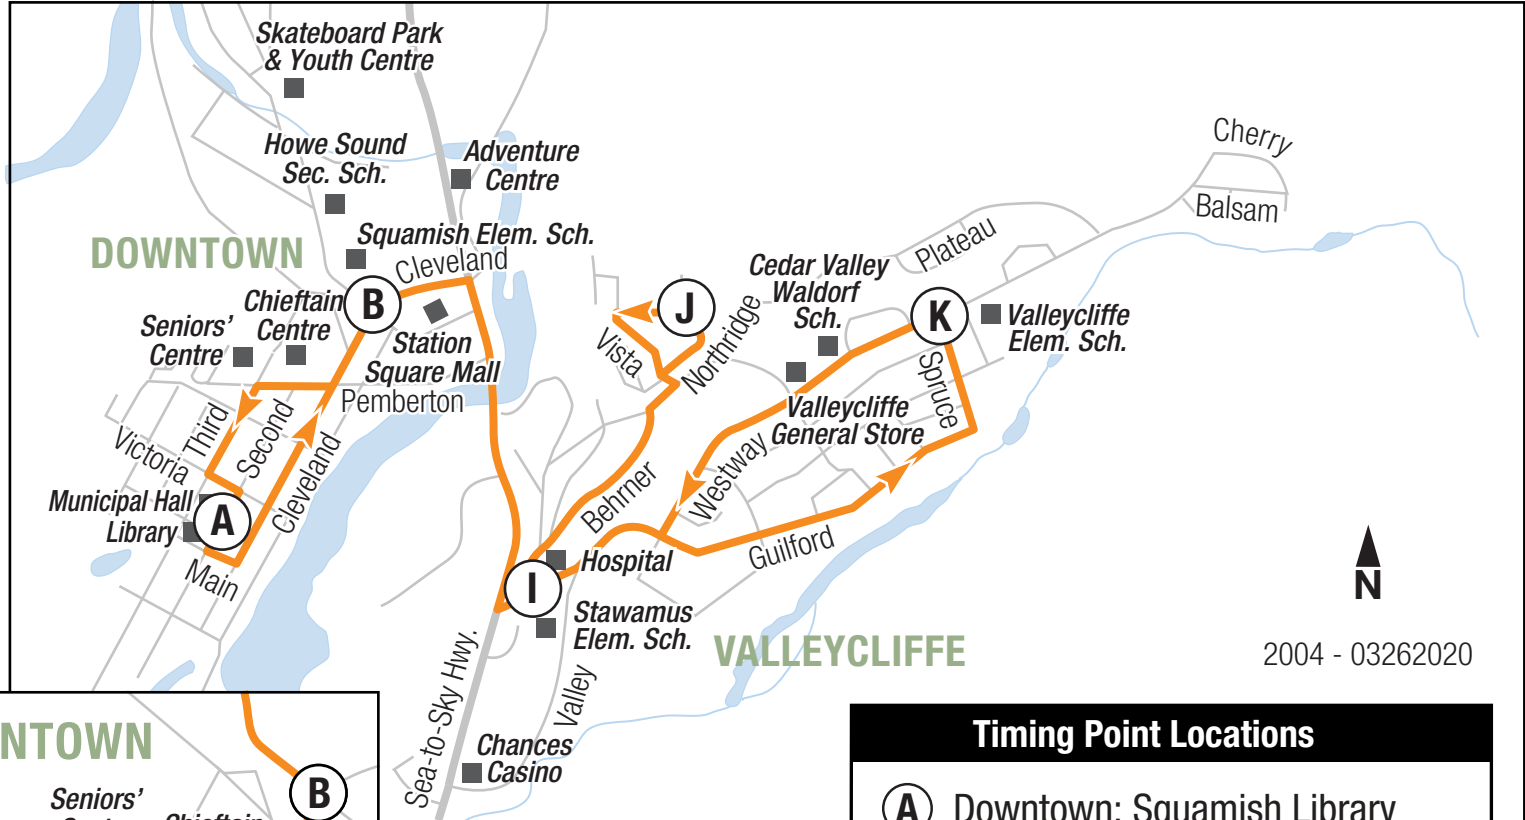

### 3 Valleycliffe

2004 - 03262020

Timing Point Locations	
<b>(A)</b>	Downtown: Squamish Library
<b>(B)</b>	Downtown: Cleveland and Buckley
<b>(I)</b>	Squamish General Hospital
<b>(J)</b>	Vista and Northridge
<b>(K)</b>	Valleycliffe: Spruce and Westway