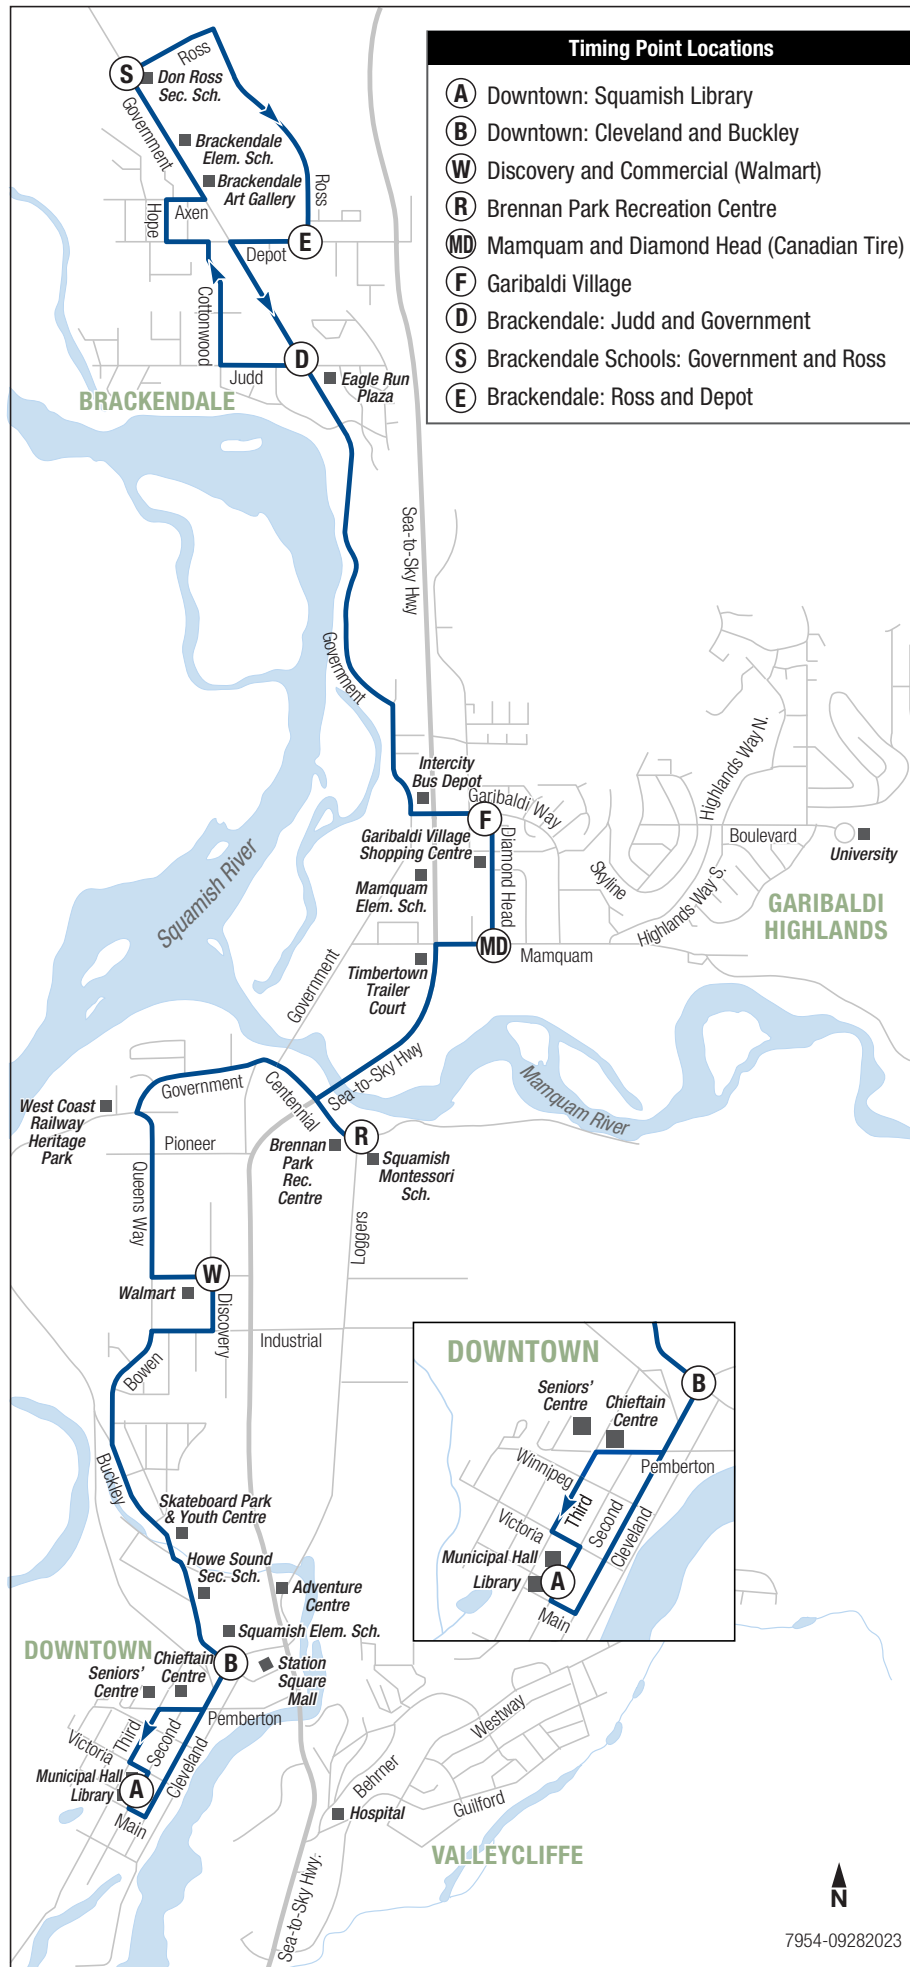

# 1 Brackendale

Timing Point Locations	
<b>A</b>	Downtown: Squamish Library
<b>B</b>	Downtown: Cleveland and Buckley
<b>W</b>	Discovery and Commercial (Walmart)
<b>R</b>	Brennan Park Recreation Centre
<b>MD</b>	Mamquam and Diamond Head (Canadian Tire)
<b>F</b>	Garibaldi Village
<b>D</b>	Brackendale: Judd and Government
<b>S</b>	Brackendale Schools: Government and Ross
<b>E</b>	Brackendale: Ross and Depot