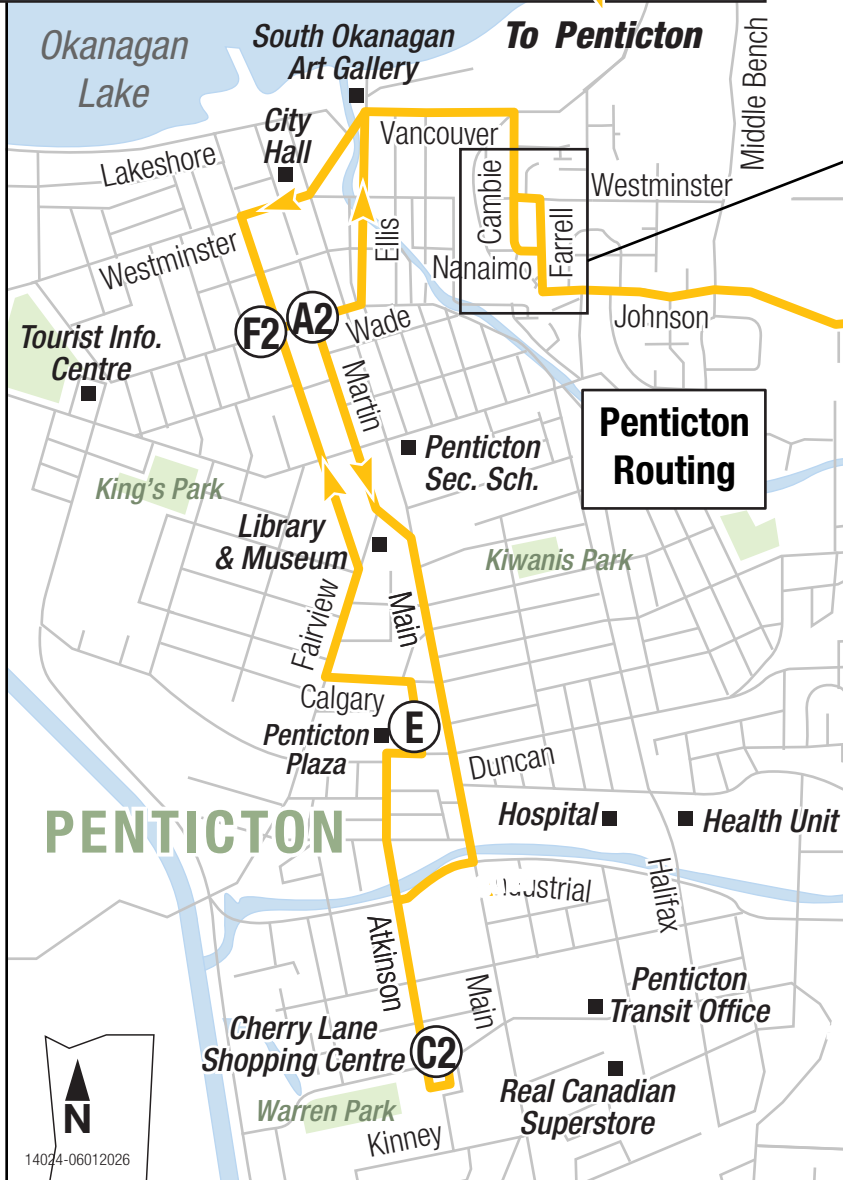

# 10 Naramata/Penticton

- Timing Point Locations**
- ⓐ C2 Cherry Lane Shopping Centre (Warren Ave.)
  - ⓐ E Penticton Plaza
  - ⓐ A2 Wade and Martin
  - ⓐ NM McMillan and Upper Bench
  - ⓐ NP Naramata Post Office
  - ⓐ NJ Juniper Rd.
  - ⓐ F2 Winnipeg at Wade