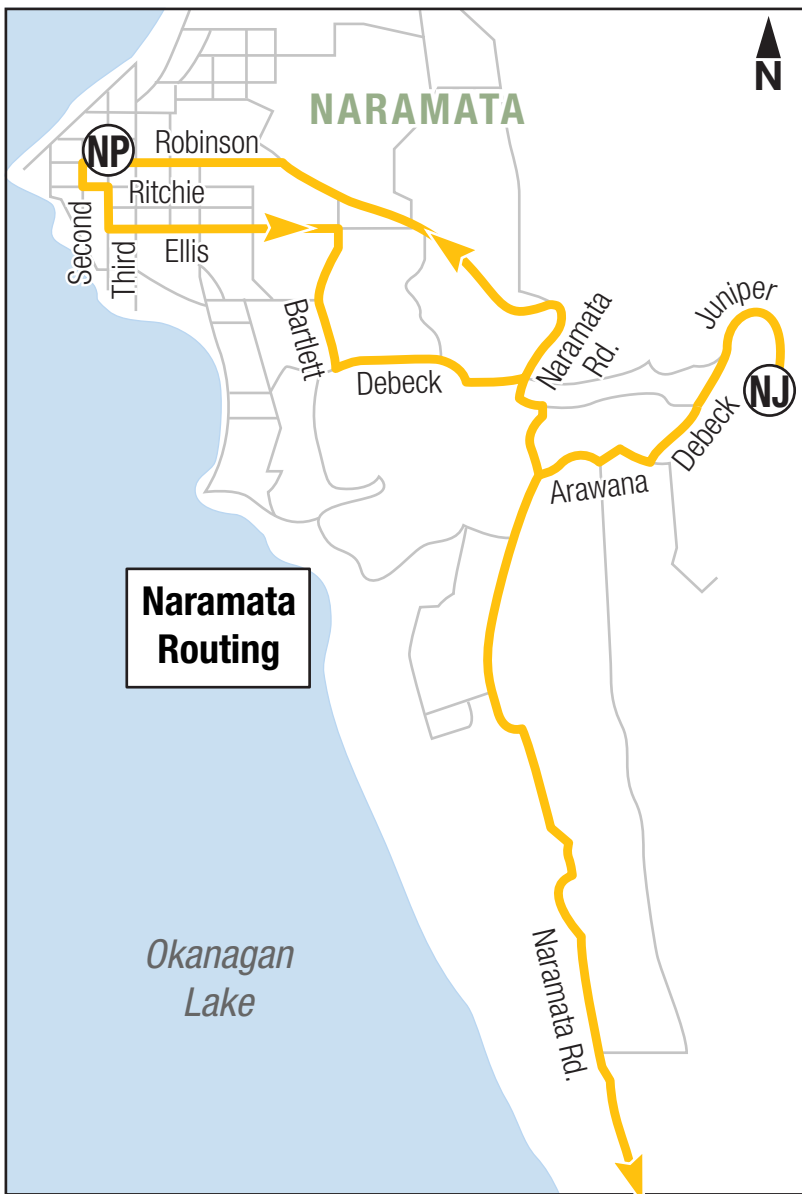

# 10 Naramata/Penticton

- Timing Point Locations**
- ⓐ C2 Cherry Lane Shopping Centre (Warren Ave.)
  - ⓐ E Penticton Plaza
  - ⓐ A2 Wade and Martin
  - ⓐ NM McMillan and Upper Bench
  - ⓐ NP Naramata Post Office
  - ⓐ NJ Juniper Rd.
  - ⓐ F2 Winnipeg at Wade