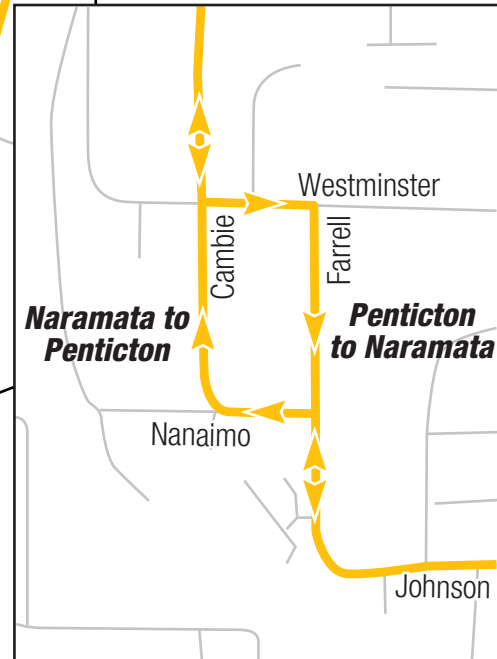

# 10 Naramata/Penticton

- Timing Point Locations**
- ⓐ C2 Cherry Lane Shopping Centre (Warren Ave.)
  - ⓐ E Penticton Plaza
  - ⓐ A2 Wade and Martin
  - ⓐ NM McMillan and Upper Bench
  - ⓐ NP Naramata Post Office
  - ⓐ NJ Juniper Rd.
  - ⓐ F2 Winnipeg at Wade