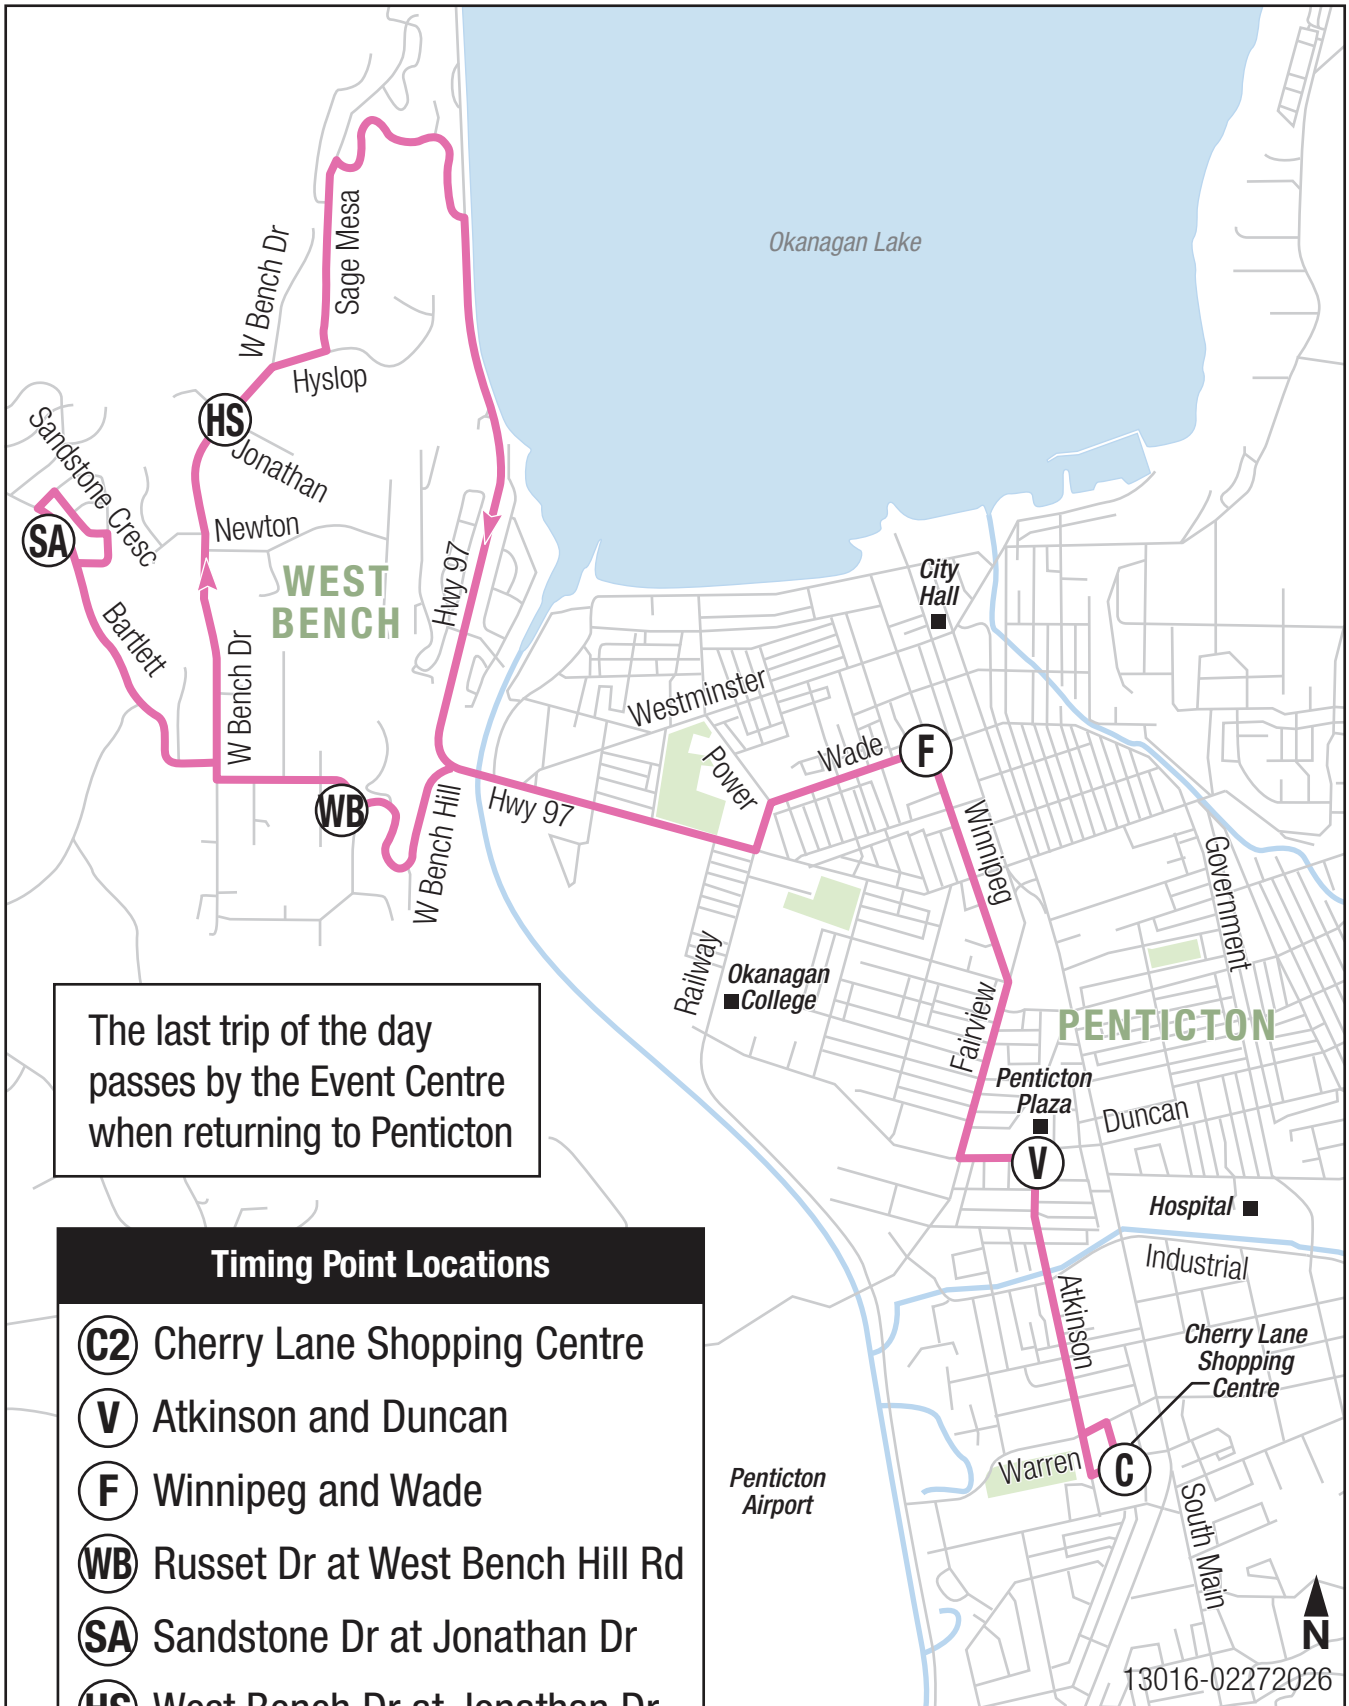

11 West Bench / Penticton

The last trip of the day passes by the Event Centre when returning to Penticton

- Timing Point Locations**
- (C2)** Cherry Lane Shopping Centre
 - (V)** Atkinson and Duncan
 - (F)** Winnipeg and Wade
 - (WB)** Russet Dr at West Bench Hill Rd
 - (SA)** Sandstone Dr at Jonathan Dr
 - (HS)** West Bench Dr at Jonathan Dr