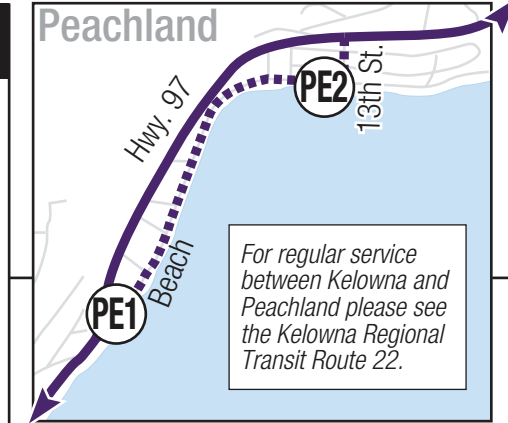

Timing Point Locations

- (KQ)** Kelowna: Queensway
- (W)** Kelowna: Westbank
- (PE1)** Peachland: Beach at 4th
- (PE2)** Peachland: 13th at Lake
- (B1)** Summerland: Rosedale and Jubilee
- (B2)** Summerland: Peach Orchard and Rosedale
- (PW)** Penticton: Power and Westminster
- (A)** Penticton: Wade and Martin
- (C)** Cherry Lane Shopping Centre
- (R)** Penticton: Peachtree Square
- (P)** Penticton: Superstore
- (K)** Penticton: Yorkton and South Main
- (B)** Penticton: Government and Nelson (IGA)

--- Limited Service

70 Kelowna/Penticton