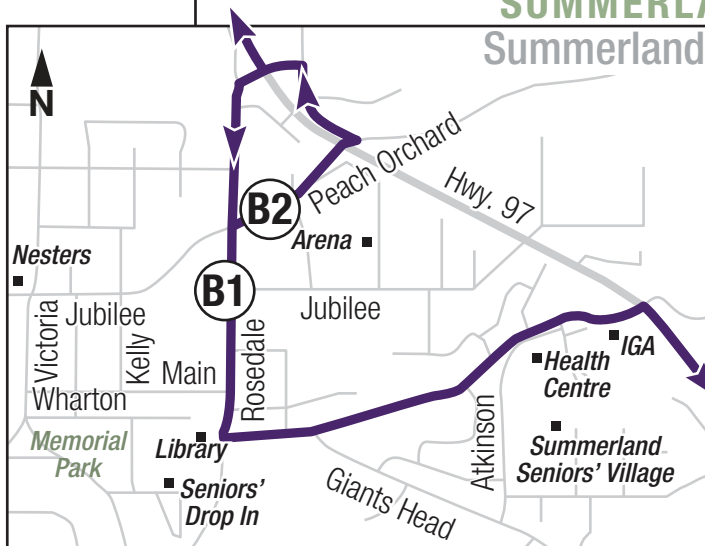

Timing Point Locations

- (KQ)** Kelowna: Queensway
- (W)** Kelowna: Westbank
- (PE1)** Peachland: Beach at 4th
- (PE2)** Peachland: 13th at Lake
- (B1)** Summerland: Rosedale and Jubilee
- (B2)** Summerland: Peach Orchard and Rosedale
- (PW)** Penticton: Power and Westminster
- (A)** Penticton: Wade and Martin
- (C)** Cherry Lane Shopping Centre
- (R)** Penticton: Peachtree Square
- (P)** Penticton: Superstore
- (K)** Penticton: Yorkton and South Main
- (B)** Penticton: Government and Nelson (IGA)

--- Limited Service

70 Kelowna/Penticton