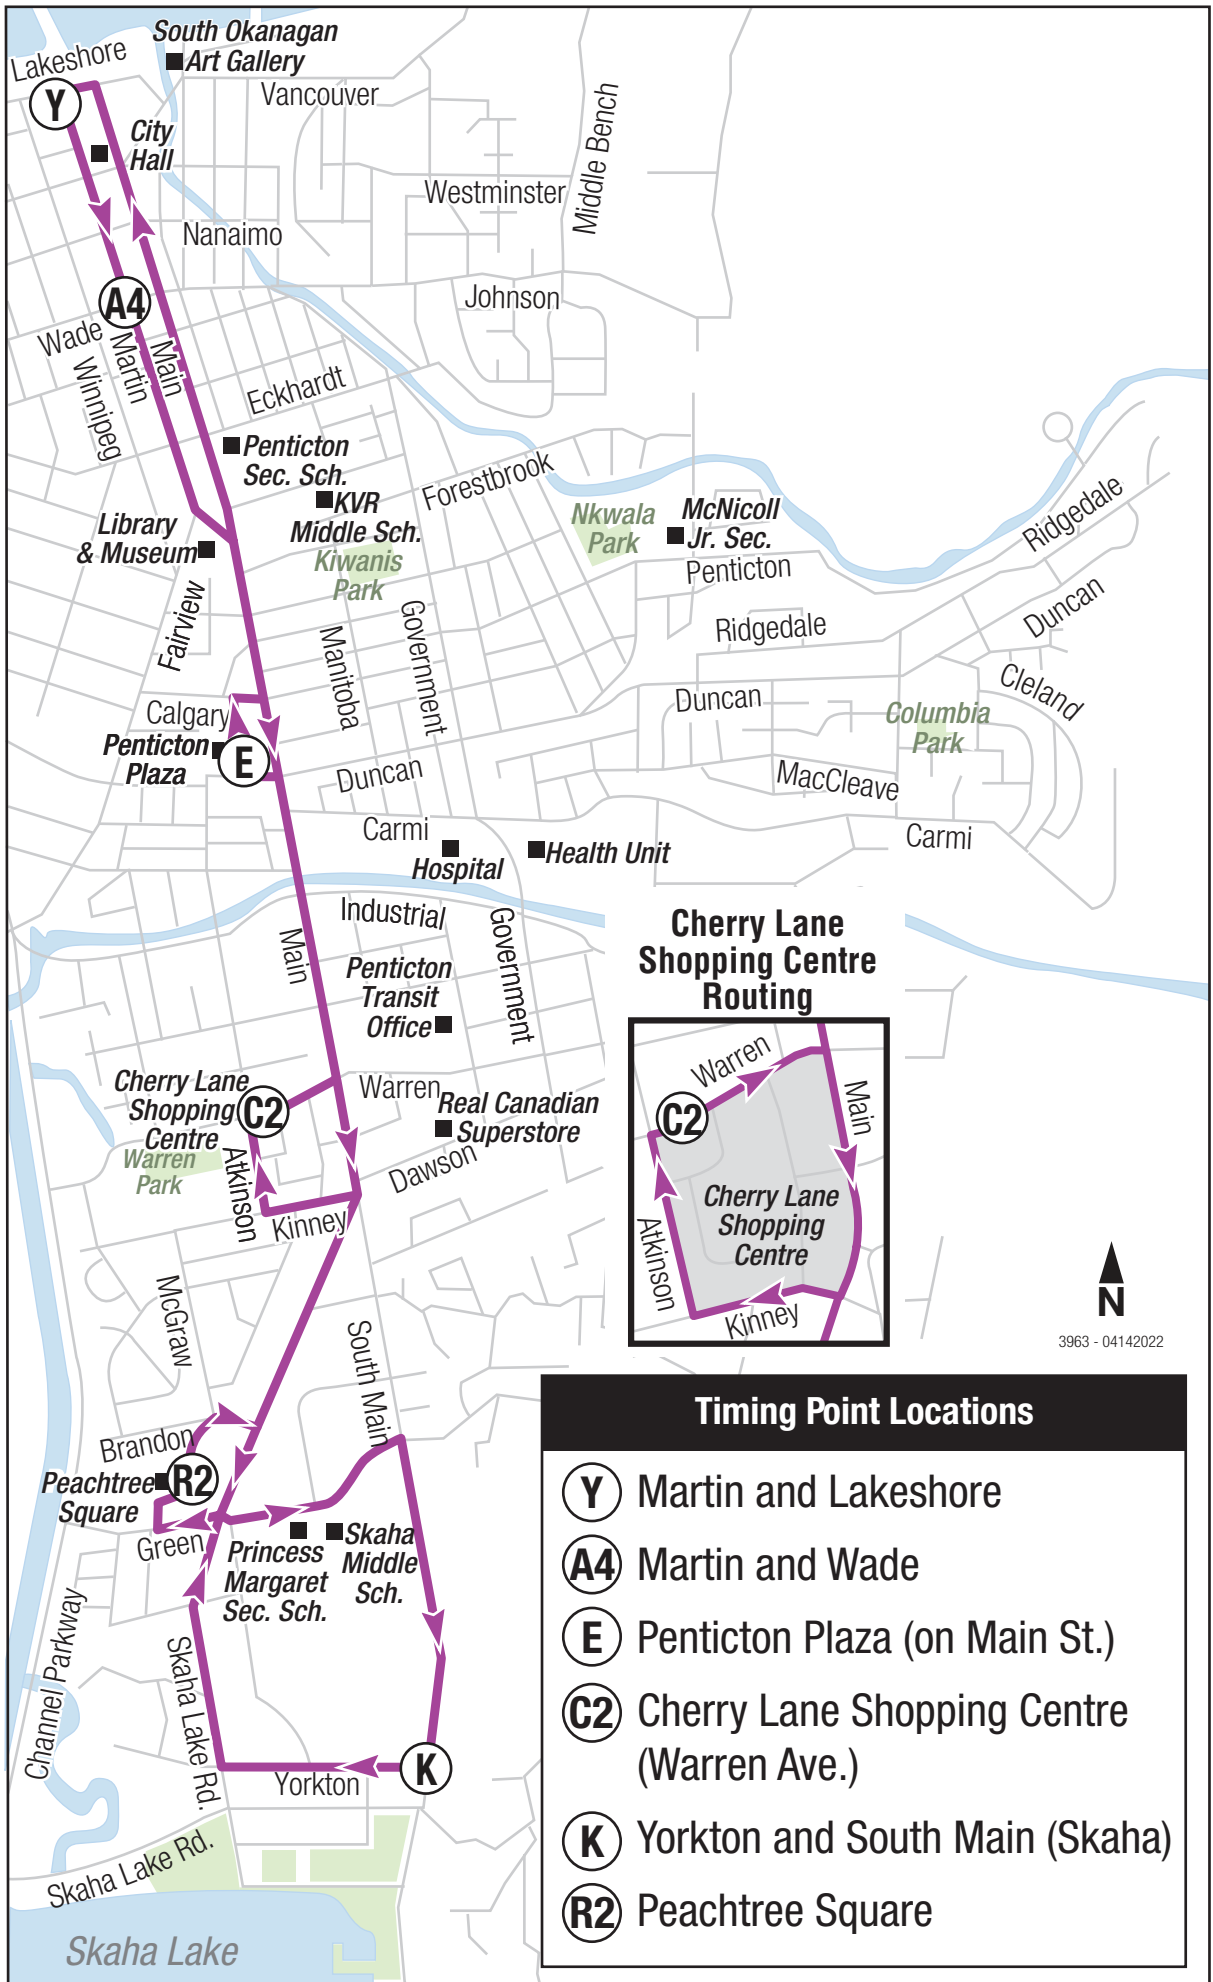

# 5 Main Street

## Cherry Lane Shopping Centre Routing

3963 - 04142022

## Timing Point Locations

- Y** Martin and Lakeshore
- A4** Martin and Wade
- E** Penticton Plaza (on Main St.)
- C2** Cherry Lane Shopping Centre (Warren Ave.)
- K** Yorkton and South Main (Skaha)
- R2** Peachtree Square