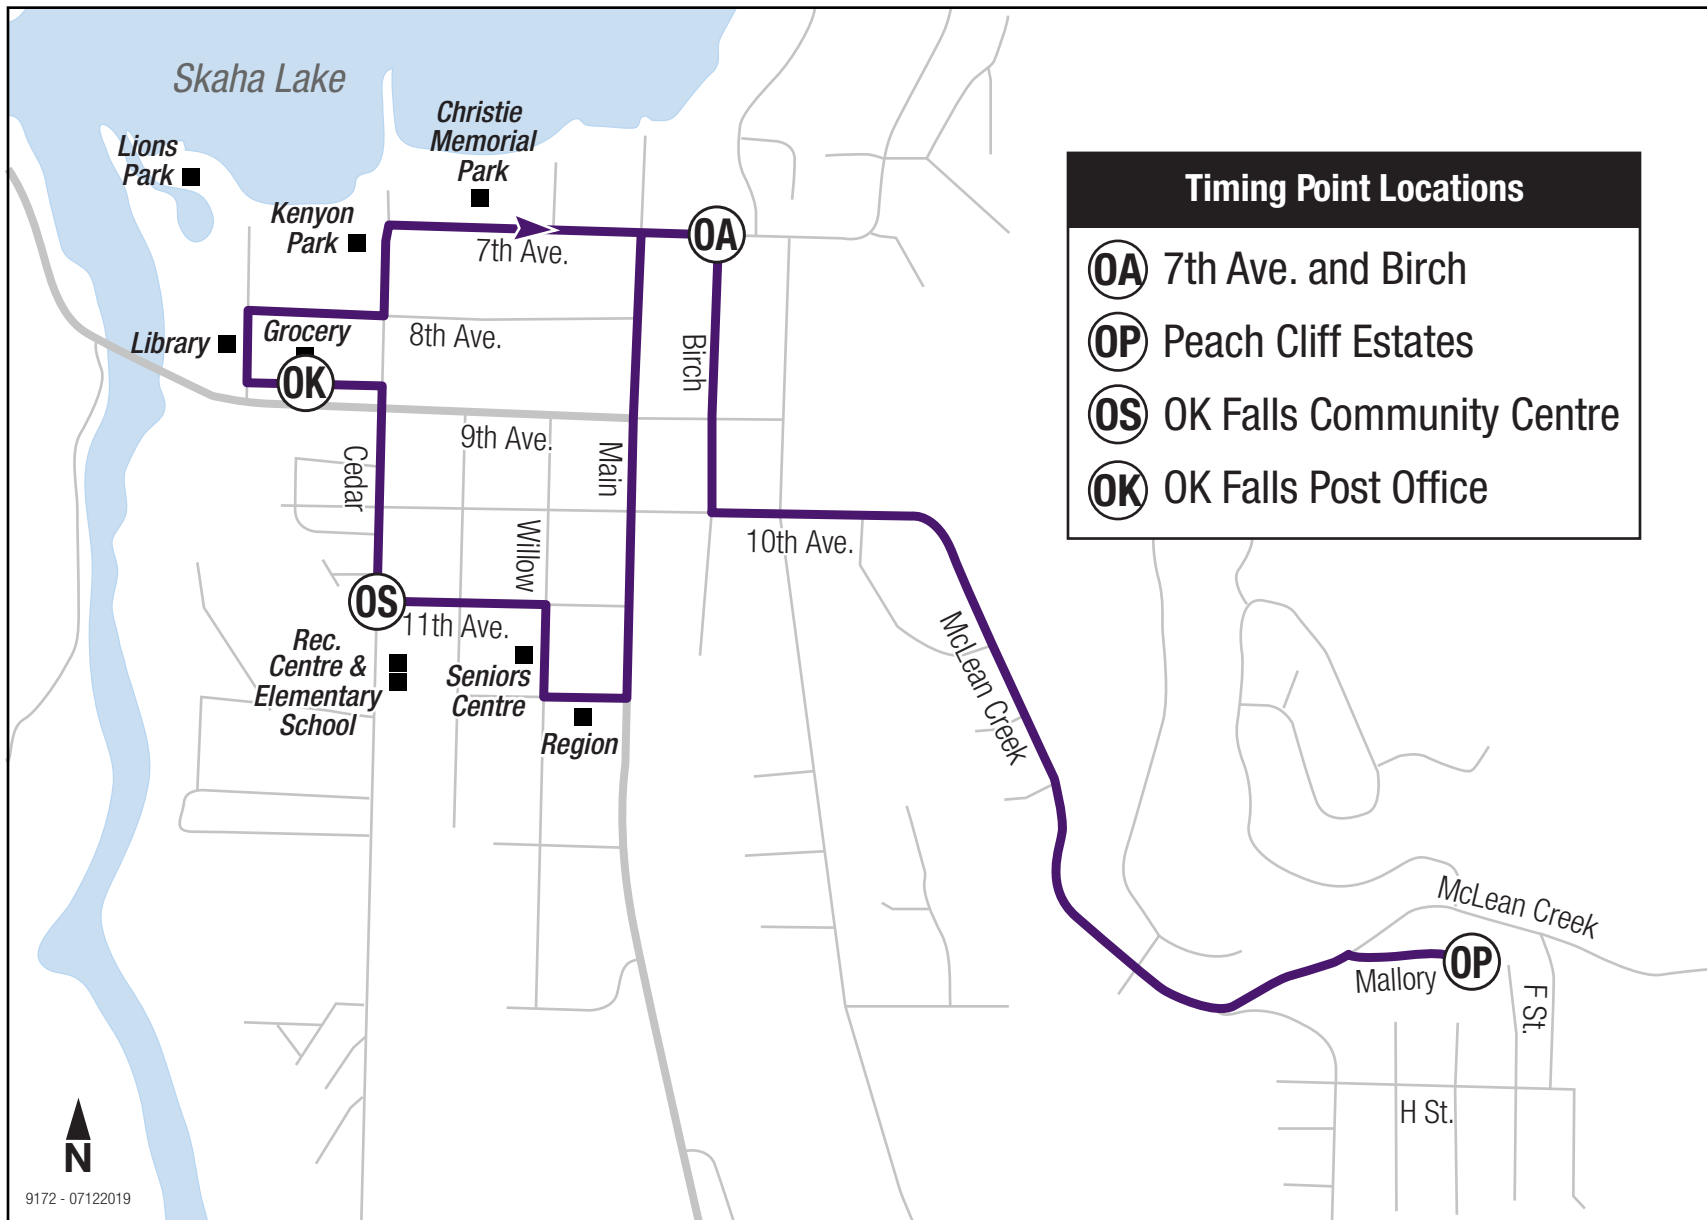

21 OK Falls Local

Timing Point Locations

- OA** 7th Ave. and Birch
- OP** Peach Cliff Estates
- OS** OK Falls Community Centre
- OK** OK Falls Post Office