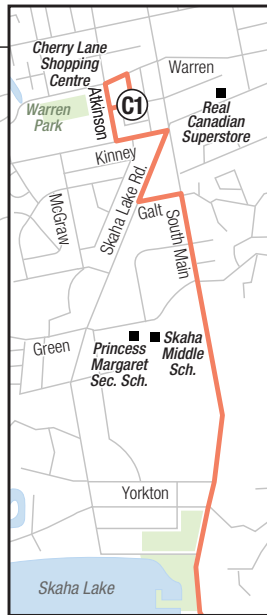

**20 Okanagan Falls/Penticton**

- Timing Point Locations**
- C1** Cherry Lane Shopping Centre (north entrance to the Bay)
  - HH** Heritage Hills
  - SE** Eastside and Devon
  - OA** 7th Ave. and Birch