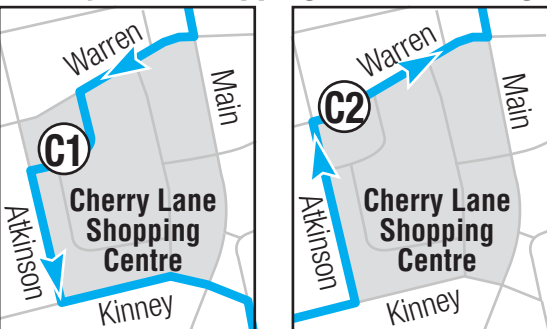

# 16 Lake to Lake

## Cherry Lane Shopping Centre Routing

- ### Timing Point Locations
- A** Wade and Martin
  - B** IGA (on Government)
  - C1** Cherry Lane Shopping Centre (north entrance to the Bay)
  - C2** Cherry Lane Shopping Centre (Warren Ave.)
  - E3** Penticton Plaza
  - G** Lakeside Hotel (on Lakeshore)
  - I** Hospital
  - K** Yorkton and South Main
  - M** Skaha Lake Rd. and Channel Parkway
  - Q** Abbott and Vancouver
  - R2** Peachtree Square
  - T** Okanagan Lake (S.S. Sicamous)
  - W** Duncan and Main