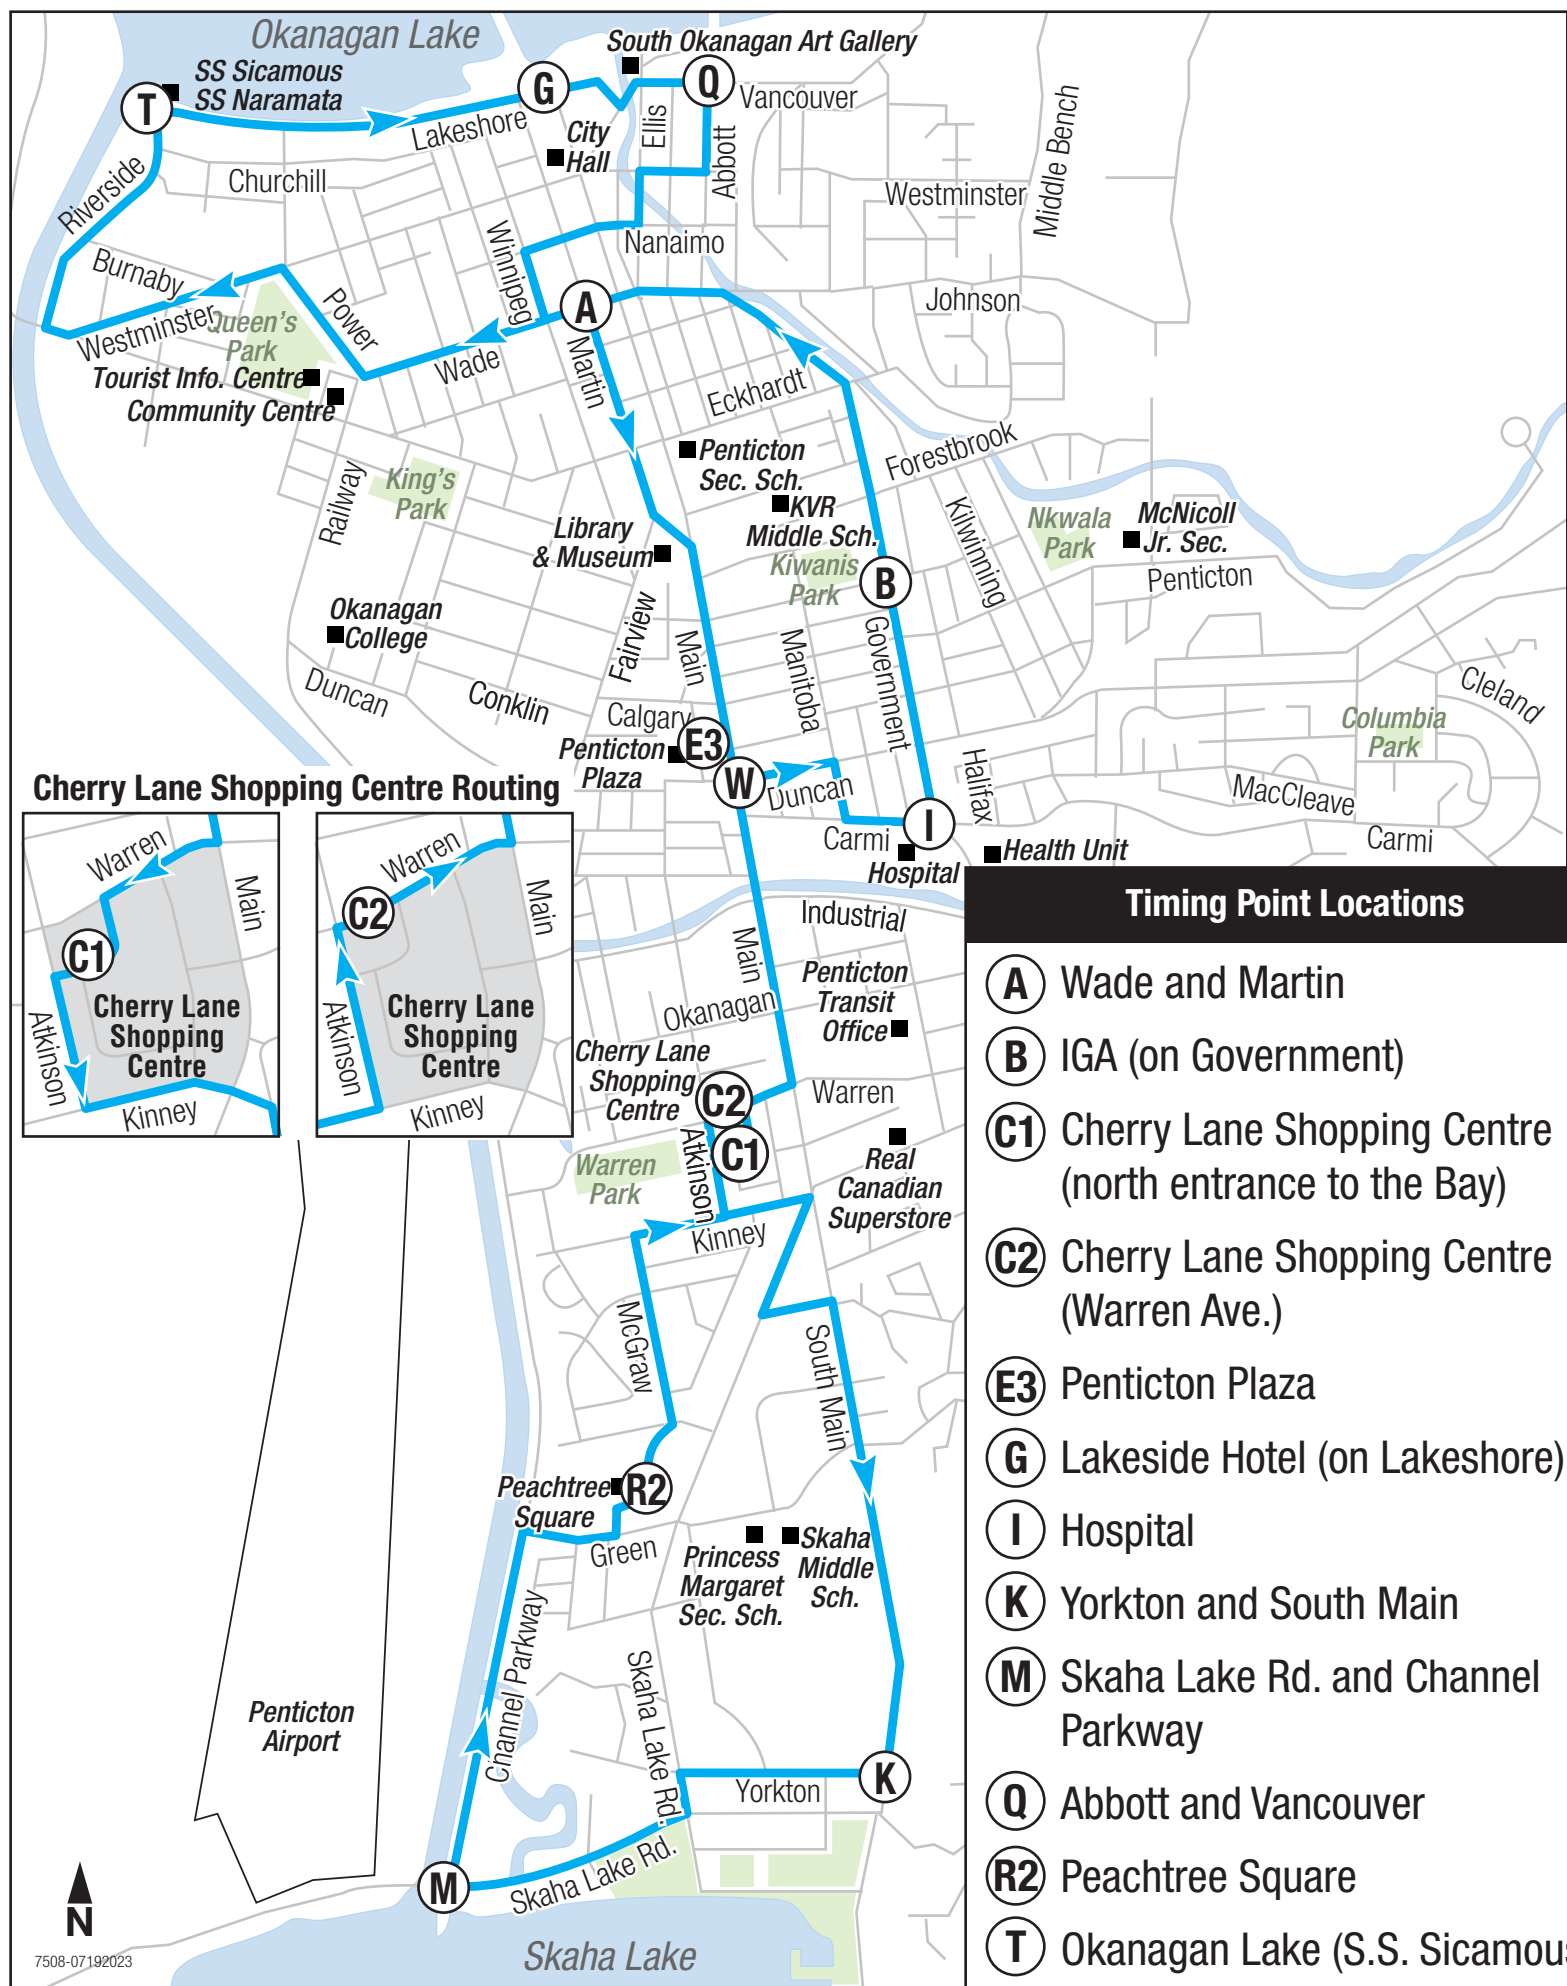

# 16 Lake to Lake

## Cherry Lane Shopping Centre Routing

- ### Timing Point Locations
- A** Wade and Martin
  - B** IGA (on Government)
  - C1** Cherry Lane Shopping Centre (north entrance to the Bay)
  - C2** Cherry Lane Shopping Centre (Warren Ave.)
  - E3** Penticton Plaza
  - G** Lakeside Hotel (on Lakeshore)
  - I** Hospital
  - K** Yorkton and South Main
  - M** Skaha Lake Rd. and Channel Parkway
  - Q** Abbott and Vancouver
  - R2** Peachtree Square
  - T** Okanagan Lake (S.S. Sicamous)
  - W** Duncan and Main