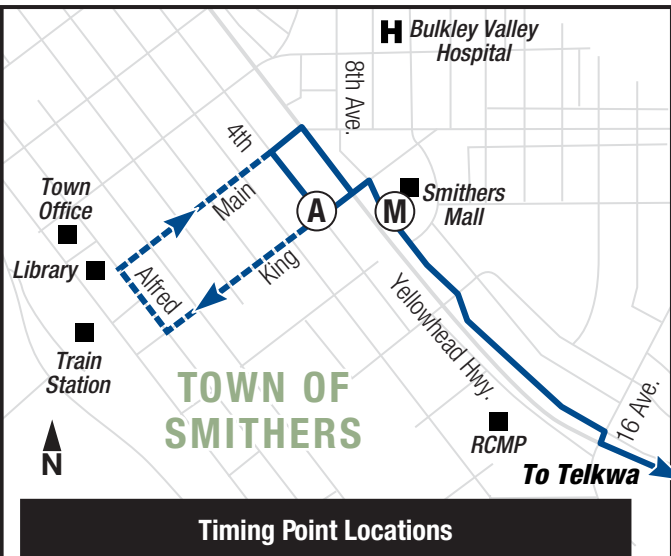

22 Smithers/Telkwa

Timing Point Locations

- (A)** 4th and King (Roi Theatre)
- (M)** Smithers Mall
- (B)** Mountain View Mobile Home Park
- (C)** Telkwa: Post Office
- (D)** Telkwa House: 1st and Trail Ave
- (E)** Woodland and Walnut

22 Smithers/Telkwa
 The bus may be able to make deviations of up to 500 metres from the fixed route in order to pick up or drop off passengers who are seniors or are unable to walk the distance. Only applies to **22 Smithers/Telkwa**.