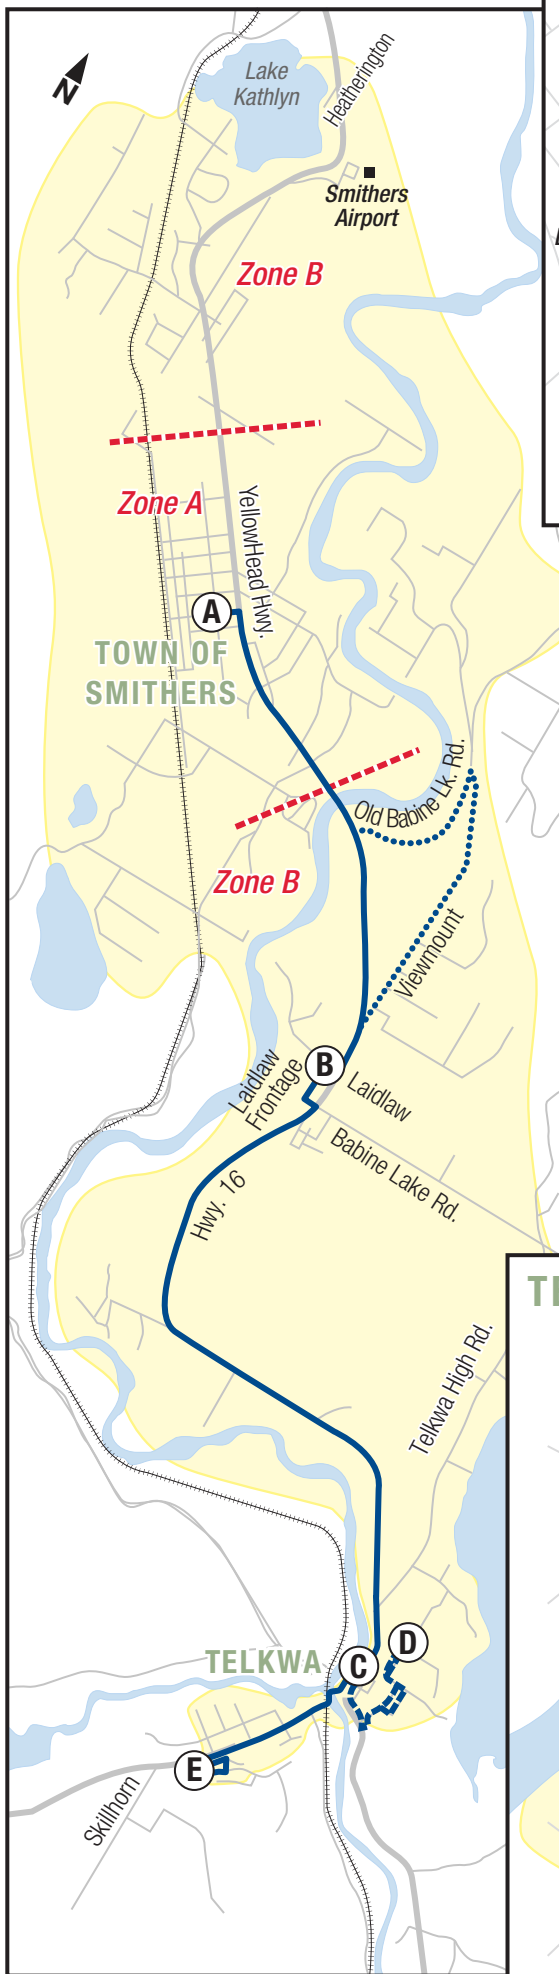

22 Smithers/Telkwa

Timing Point Locations

- (A)** 4th and King (Roi Theatre)
- (M)** Smithers Mall
- (B)** Mountain View Mobile Home Park
- (C)** Telkwa: Post Office
- (D)** Telkwa House: 1st and Trail Ave
- (E)** Woodland and Walnut

22 Smithers/Telkwa
 The bus may be able to make deviations of up to 500 metres from the fixed route in order to pick up or drop off passengers who are seniors or are unable to walk the distance. Only applies to **22 Smithers/Telkwa**.

- Limited Service
- On-Request
- On-Request Zone