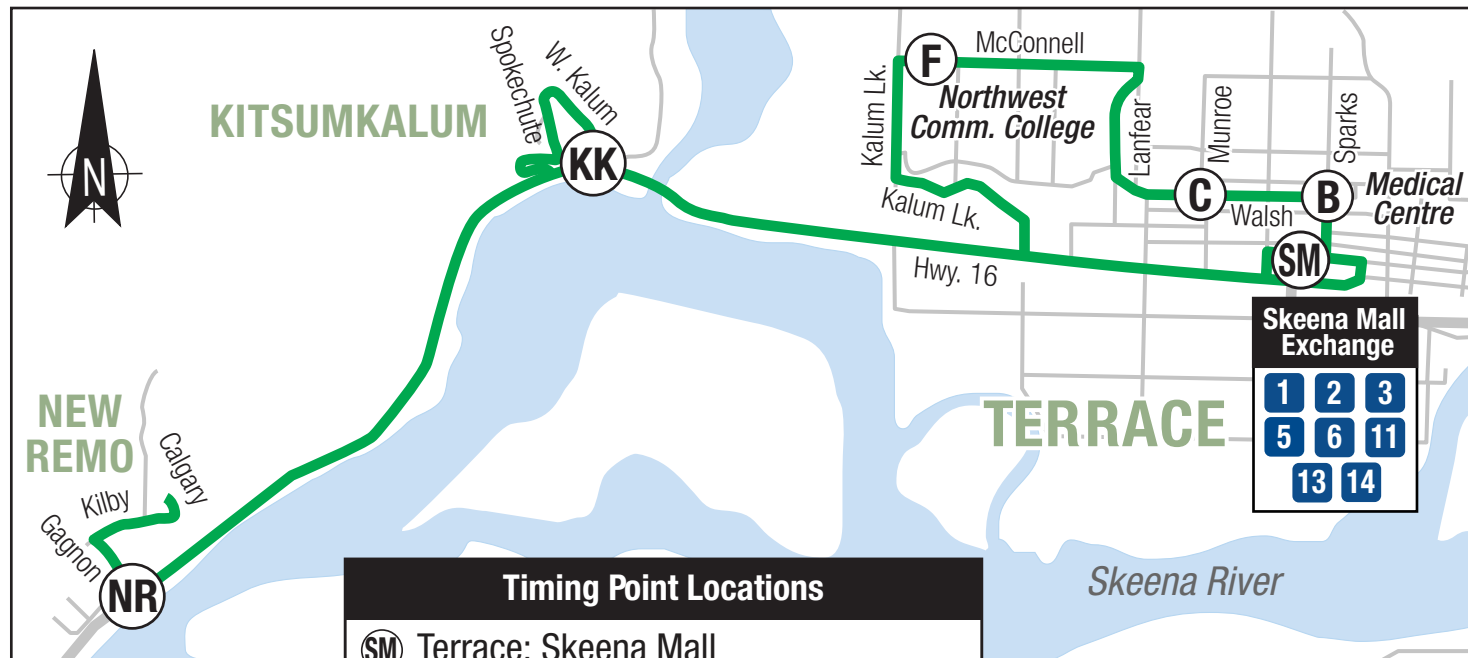

13 Kitsumkalum

- Timing Point Locations**
- Ⓜ Terrace: Skeena Mall
 - Ⓟ Park Medical Centre
 - Ⓒ Walsh and Munroe
 - Ⓧ Northwest Community College
 - ⓀⓀ Kitsumkalum: West Kitsumkalum Rd. and Hwy. 16
 - ⓃⓇ New Remo: Gagnon and Hwy. 16