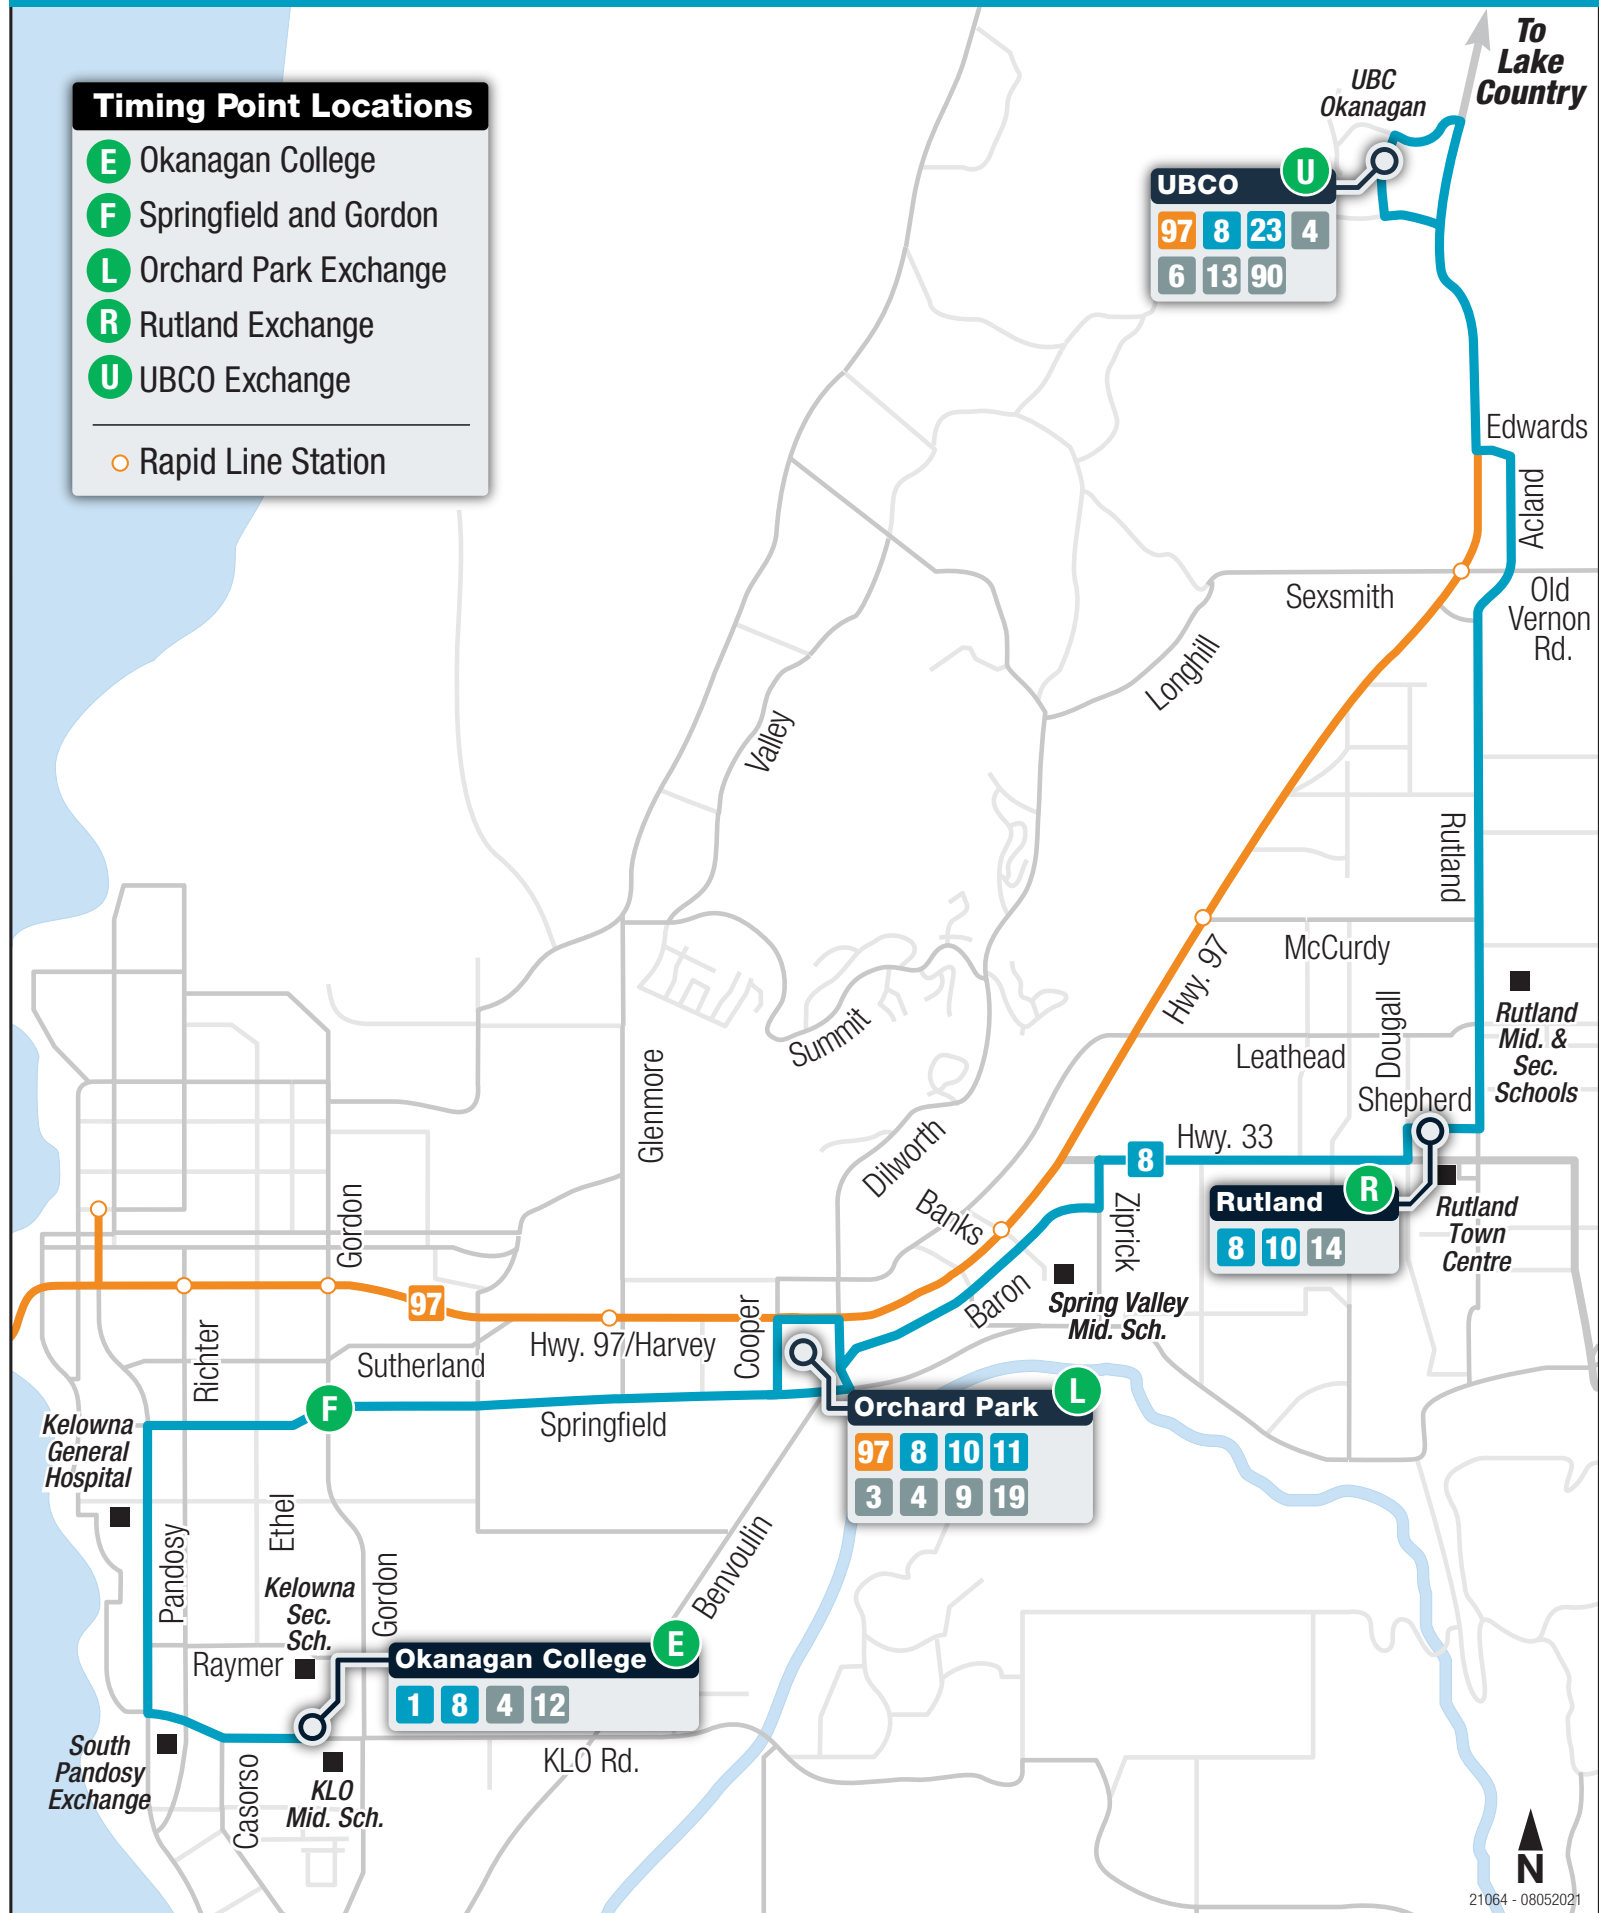

8 University/College

Frequent

Timing Point Locations

- E** Okanagan College
- F** Springfield and Gordon
- L** Orchard Park Exchange
- R** Rutland Exchange
- U** UBCO Exchange

○ Rapid Line Station

UBCO				U
97	8	23	4	
6	13	90		

Rutland			R
8	10	14	

Orchard Park				L
97	8	10	11	
3	4	9	19	

Okanagan College				E
1	8	4	12	