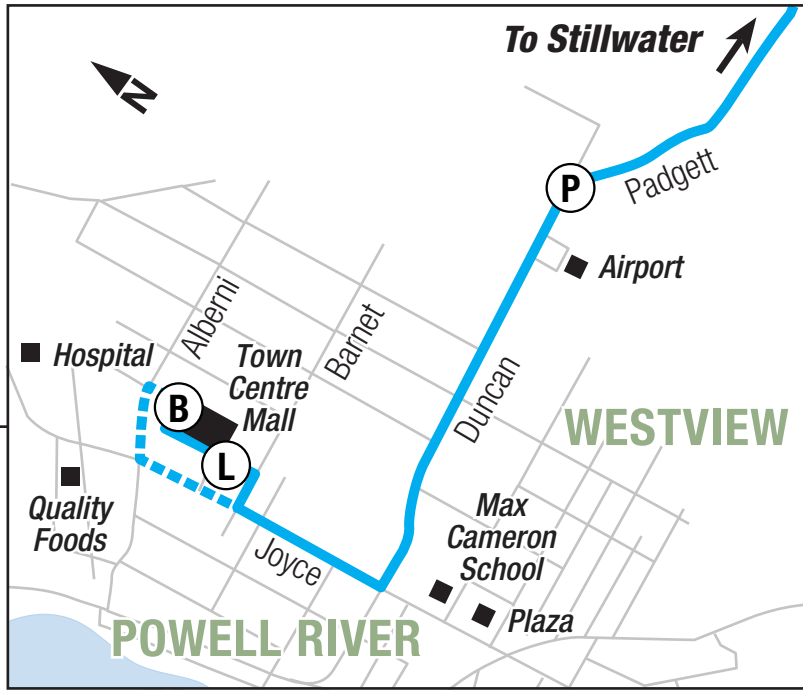

12 Stillwater

Timing Point Locations

- Ⓑ Town Centre Mall (North)
- Ⓕ Town Centre Mall (South)
- Ⓟ Padgett and Duncan
- Ⓠ Centennial Dr.
- Ⓡ Black Point
- Ⓣ Zilinsky Rd.
- Ⓤ Lang Bay
- Ⓥ Roberts Rd.
- Ⓢ Saltery Bay Ferry Terminal

--- Limited Service

■ On Request Service Area

Service to Saltery Bay available on the Route 12 on select trips. See Schedule for trip times.