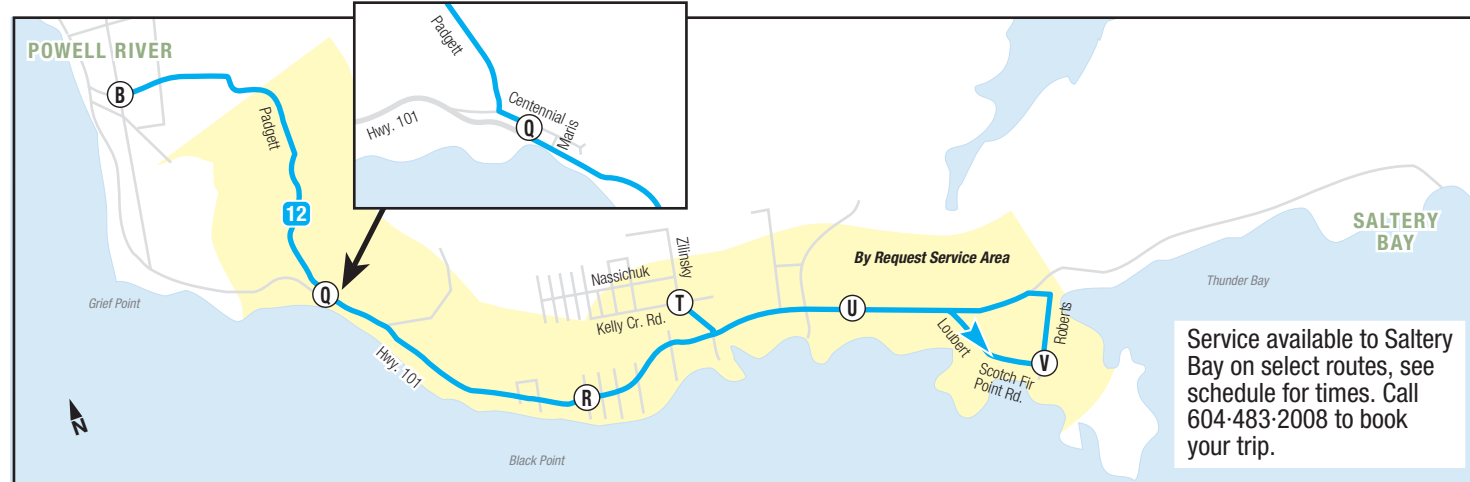

Powell River

- **1** - Townsite/Wildwood
- **2** - Grief Point
- **3** - Upper Westview
- **12** - Stillwater (Rural Transit)
- **13** - Texada (Rural Transit)
- **14** - Lund (Rural Transit)
- Limited Service
- By Request Service Area

Service available to Saltery Bay on select routes, see schedule for times. Call 604-483-2008 to book your trip.