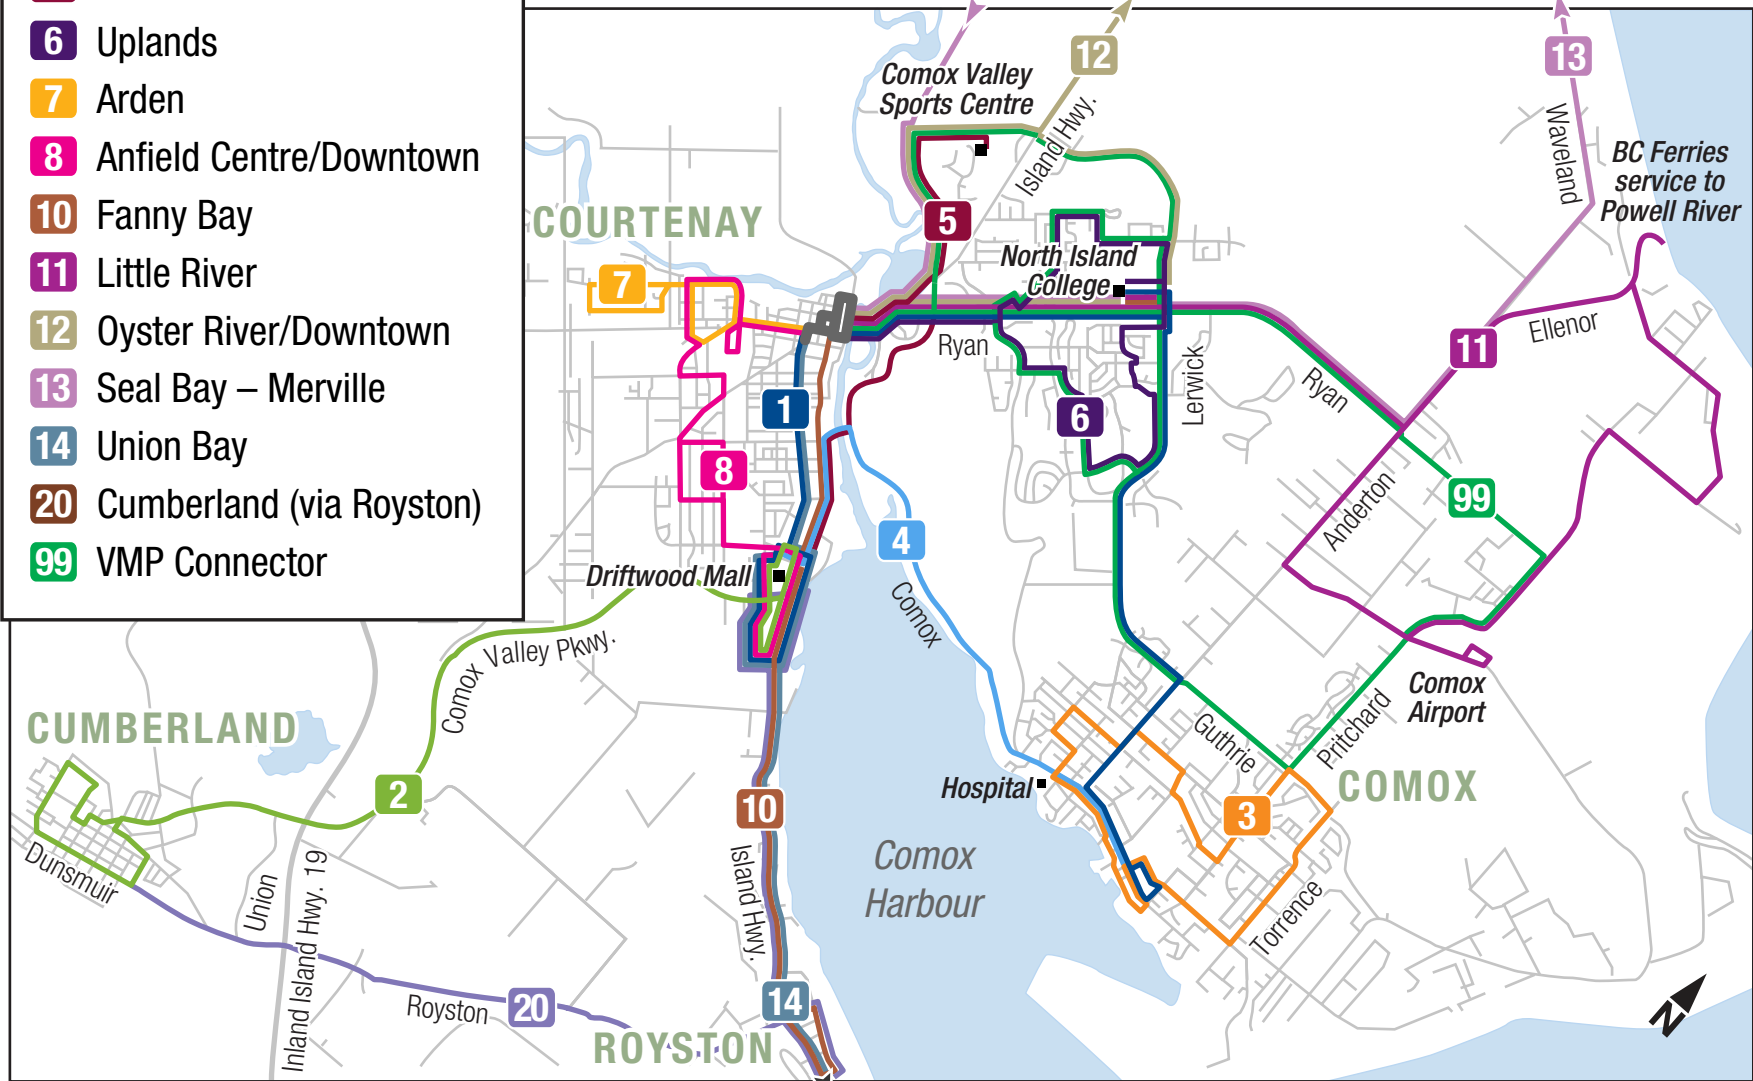

- 1** Anfield Centre/Comox Mall
- 2** Cumberland/Anfield Centre
- 3** Comox Local
- 4** Driftwood Mall/Comox Mall
- 5** Vanier
- 6** Uplands
- 7** Arden
- 8** Anfield Centre/Downtown
- 10** Fanny Bay
- 11** Little River
- 12** Oyster River/Downtown
- 13** Seal Bay – Merville
- 14** Union Bay
- 20** Cumberland (via Royston)
- 99** VMP Connector

**To Union Bay,
Buckley Bay Ferry Terminal
and Fanny Bay**