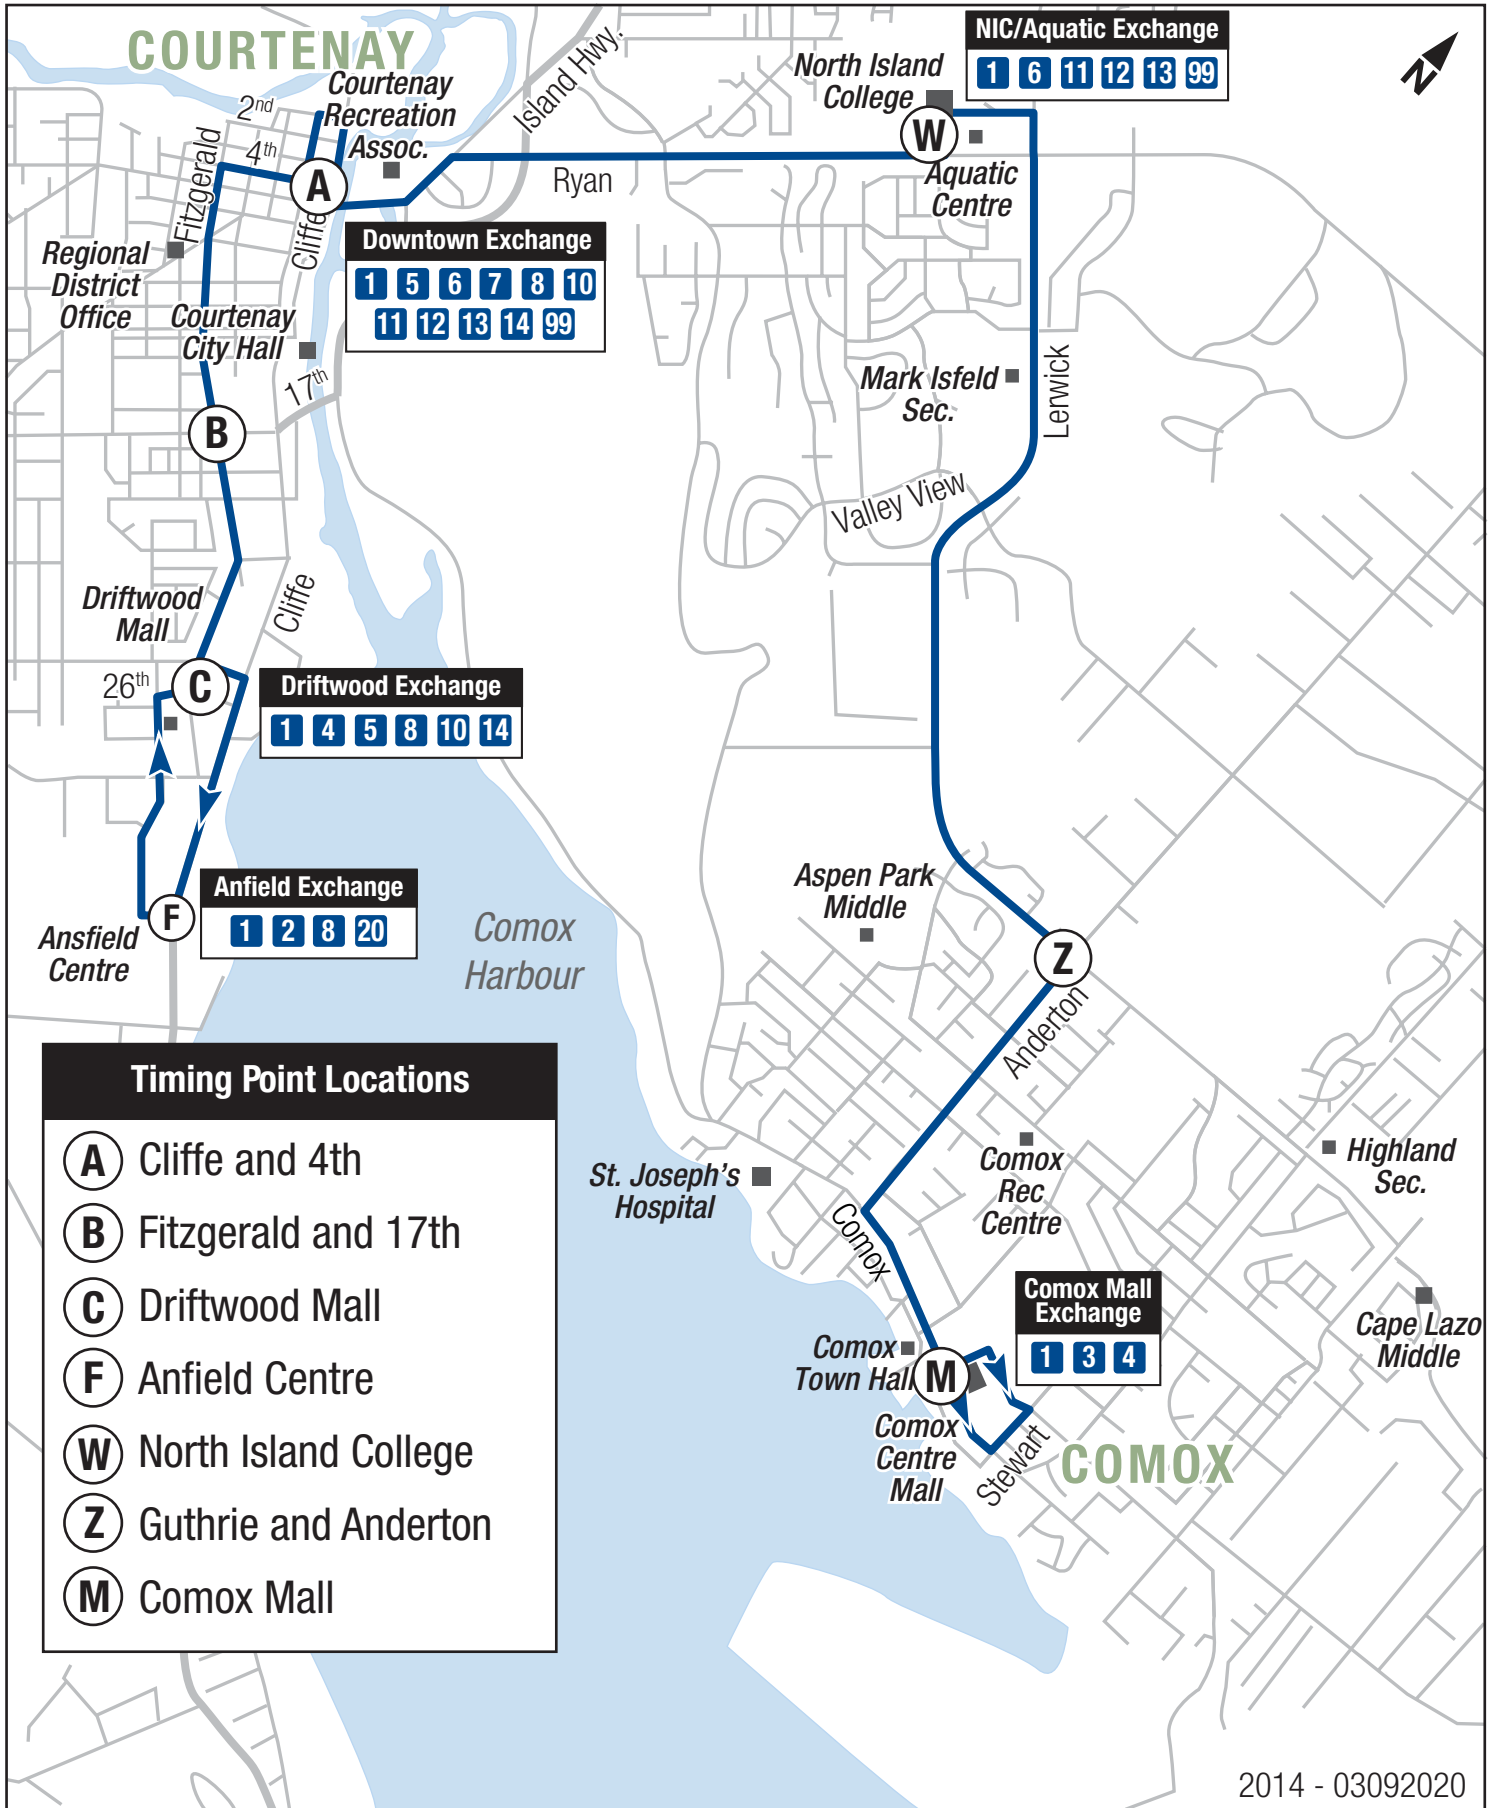

# 1 Anfield Centre/Comox Mall

**Timing Point Locations**

- (A) Cliffe and 4th
- (B) Fitzgerald and 17th
- (C) Driftwood Mall
- (F) Anfield Centre
- (W) North Island College
- (Z) Guthrie and Anderton
- (M) Comox Mall