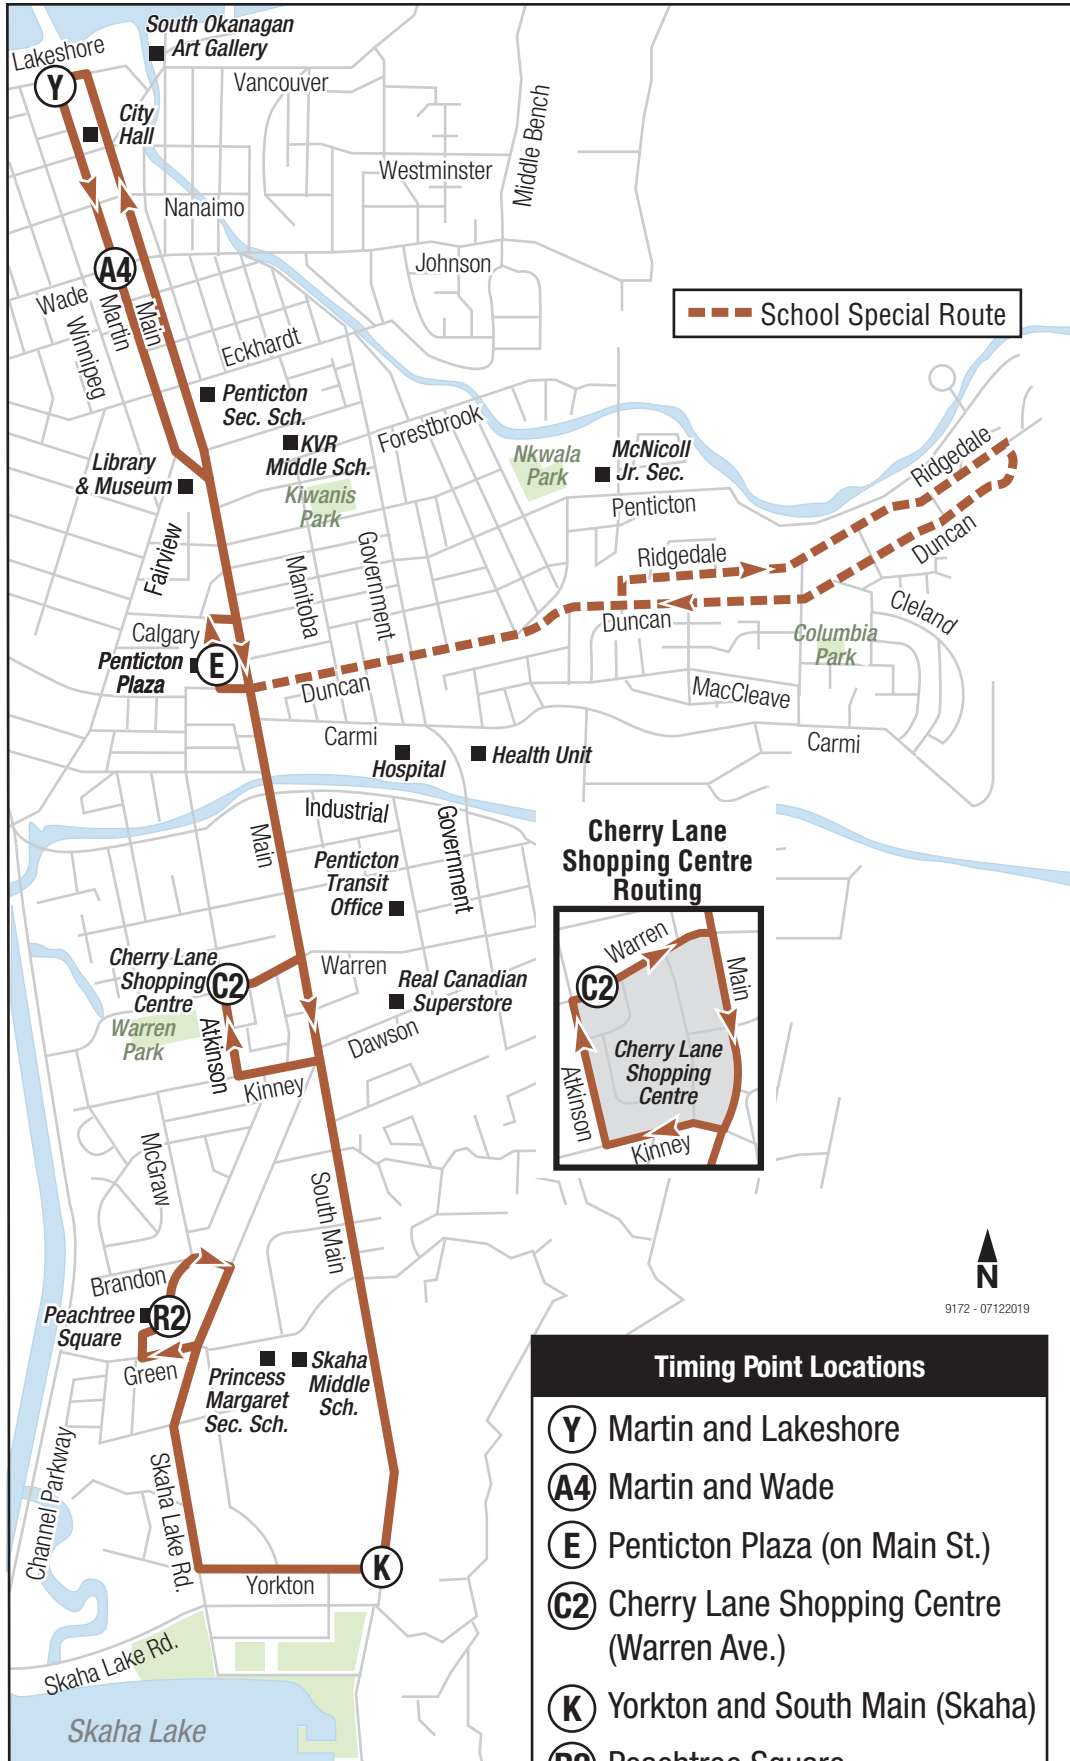

5 Main Street

--- School Special Route

Cherry Lane Shopping Centre Routing

9172 - 07122019

- Timing Point Locations**
- Ⓨ Martin and Lakeshore
 - Ⓐ Martin and Wade
 - ⓔ Penticton Plaza (on Main St.)
 - Ⓒ Cherry Lane Shopping Centre (Warren Ave.)
 - Ⓚ Yorkton and South Main (Skaha)
 - Ⓡ Peachtree Square