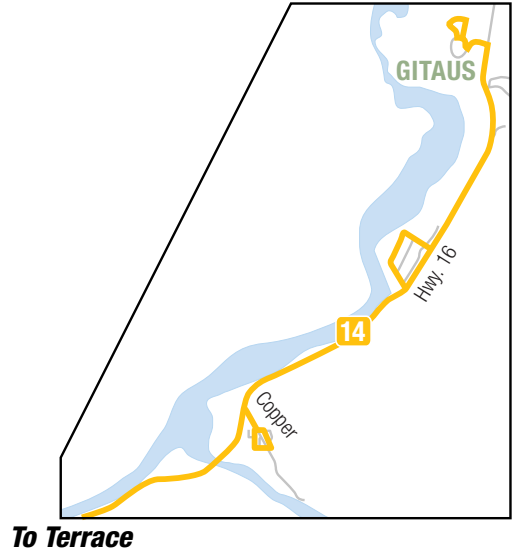

- 1** Halliwell
- 2** City Shuttle
- 3** Southside
- 5** Thornhill
- 6** College Express (Peak Only)
- 11** Terrace-Kitimat Connector
- 12** Kitamaat Village (Not shown, refer to schedules and maps)
- 13** Kitsumkalum
- 14** Queensway

To Terrace

To Gitaus
See map above

To Kitsumkalum and New Remo
See map below

To Kitimat
See map below

To Terrace

To Terrace/Kitimat Regional Airport

2052 - 01/07/2020