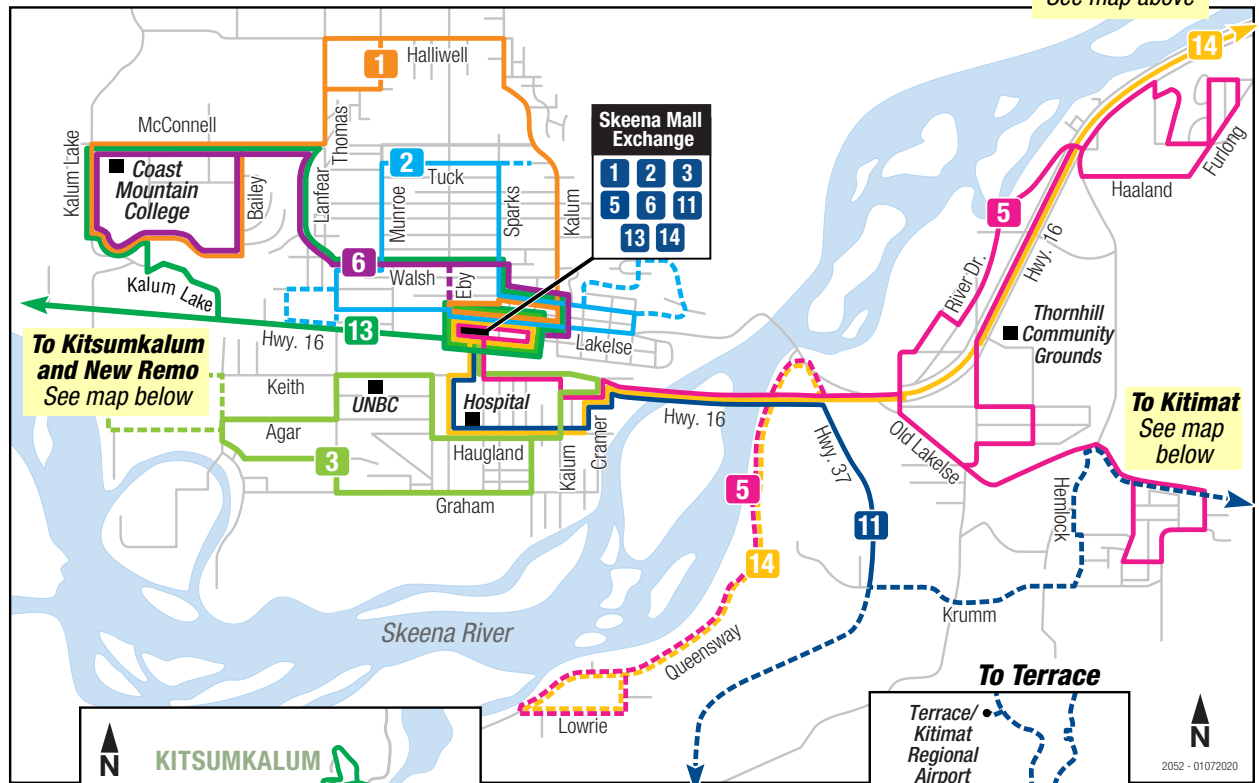

- 1** Halliwell
- 2** City Shuttle
- 3** Southside
- 5** Thornhill
- 6** College Express (Peak Only)
- 11** Terrace-Kitimat Connector
- 12** Kitamaat Village (Not shown, refer to schedules and maps)
- 13** Kitsumkalum
- 14** Queensway

To Terrace

To Gitaus
See map above

To Kitsumkalum and New Remo
See map below

To Kitimat
See map below

To Terrace

To Terrace/Kitimat Regional Airport

2052 - 01/07/2020