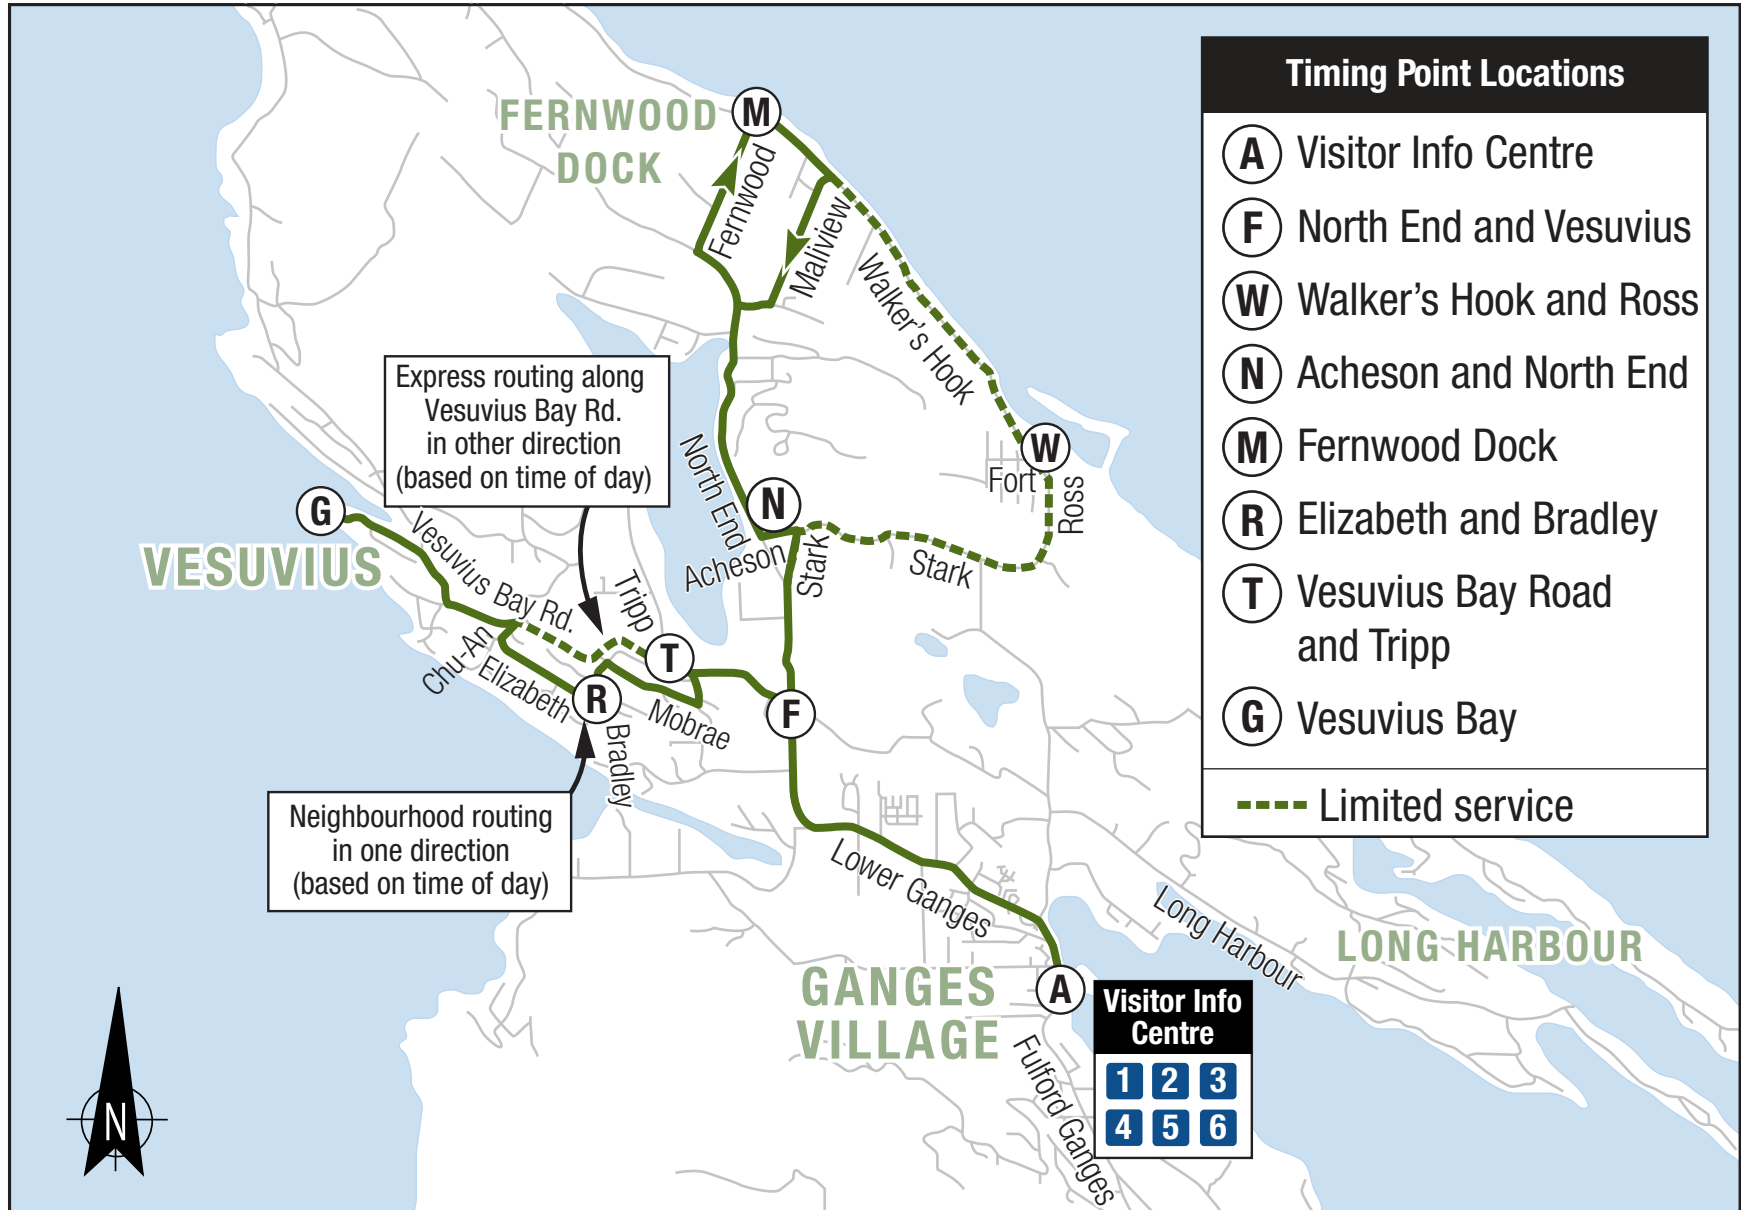

6 SS Connector

Timing Point Locations

- (A)** Visitor Info Centre
- (F)** North End and Vesuvius
- (W)** Walker's Hook and Ross
- (N)** Acheson and North End
- (M)** Fernwood Dock
- (R)** Elizabeth and Bradley
- (T)** Vesuvius Bay Road and Tripp
- (G)** Vesuvius Bay

----- Limited service

Express routing along Vesuvius Bay Rd. in other direction (based on time of day)

Neighbourhood routing in one direction (based on time of day)

Visitor Info Centre

1	2	3
4	5	6