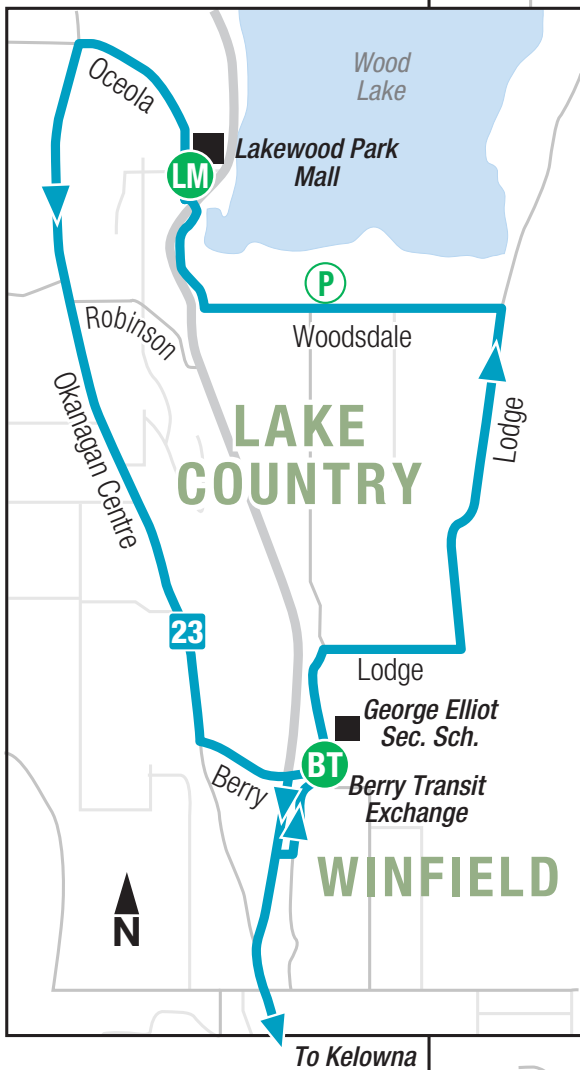

23 Lake Country *Frequent*

Timing Point Locations

- U UBCO Exchange
- AP Airport Way
- BT Berry Transit Exchange
- LM Lakewood Park Mall

- Limited Service
- P Park & Ride

UBCO U

97	8	23	4
6	13	90	