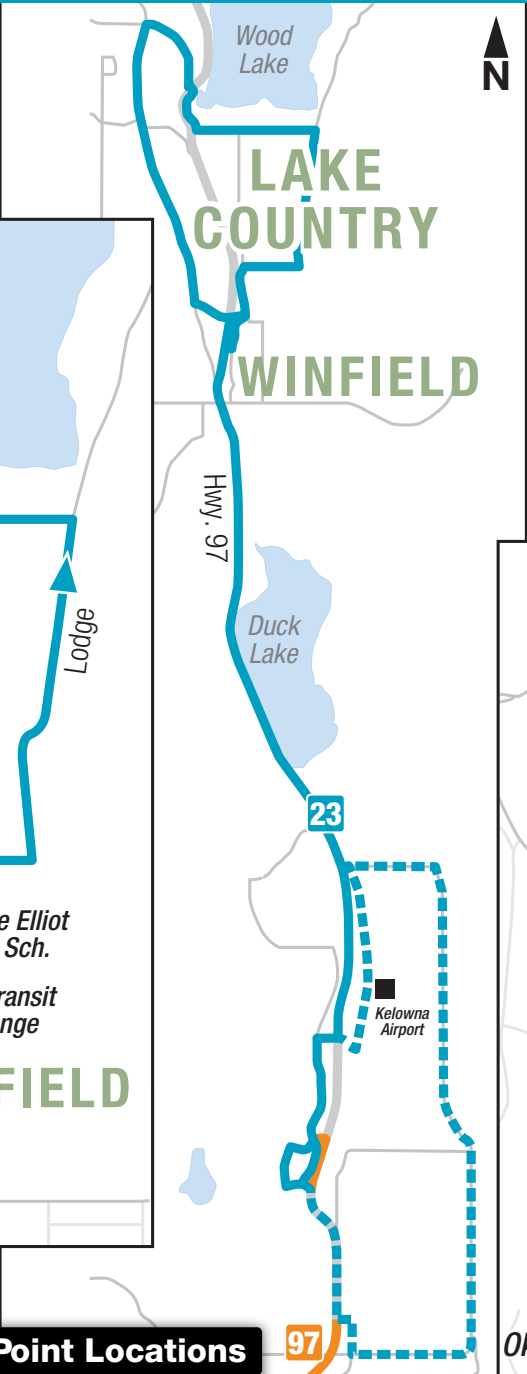

23 Lake Country *Frequent*

Timing Point Locations

- U UBCO Exchange
- AP Airport Way
- BT Berry Transit Exchange
- LM Lakewood Park Mall

- Limited Service
- P Park & Ride

UBCO U

97	8	23	4
6	13	90	