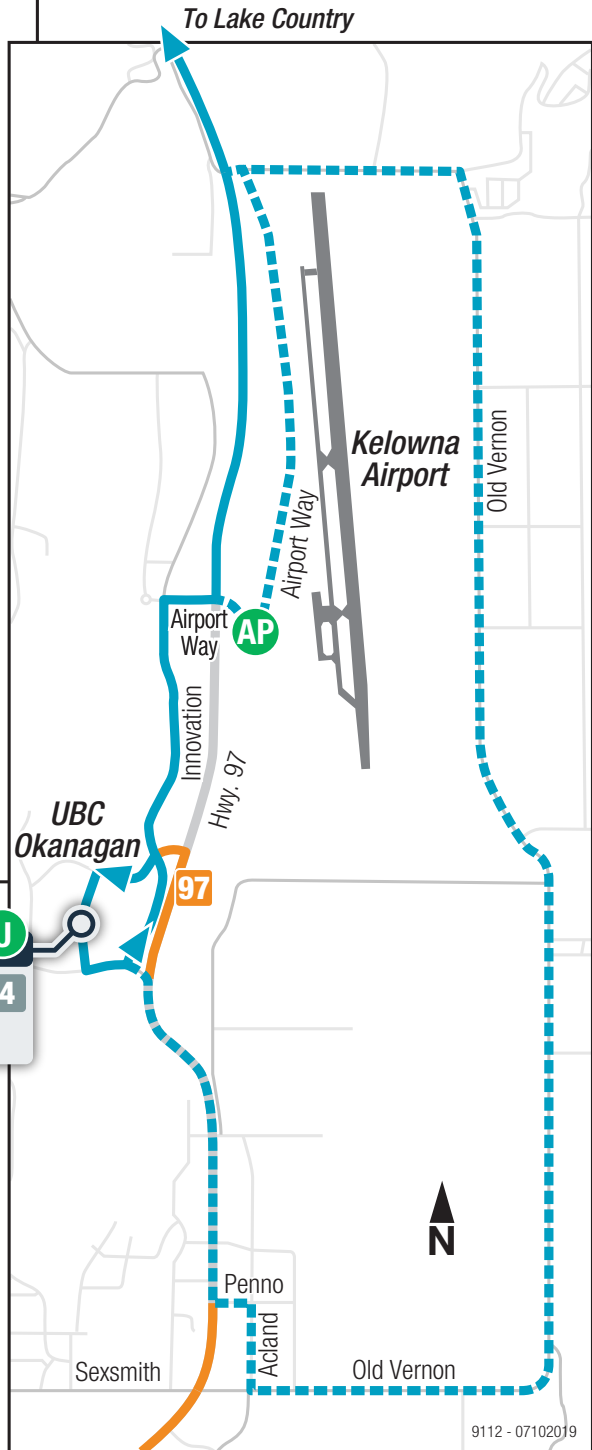

23 Lake Country *Frequent*

Timing Point Locations

- U UBCO Exchange
- AP Airport Way
- BT Berry Transit Exchange
- LM Lakewood Park Mall

- Limited Service
- P Park & Ride

UBCO U

97	8	23	4
6	13	90	