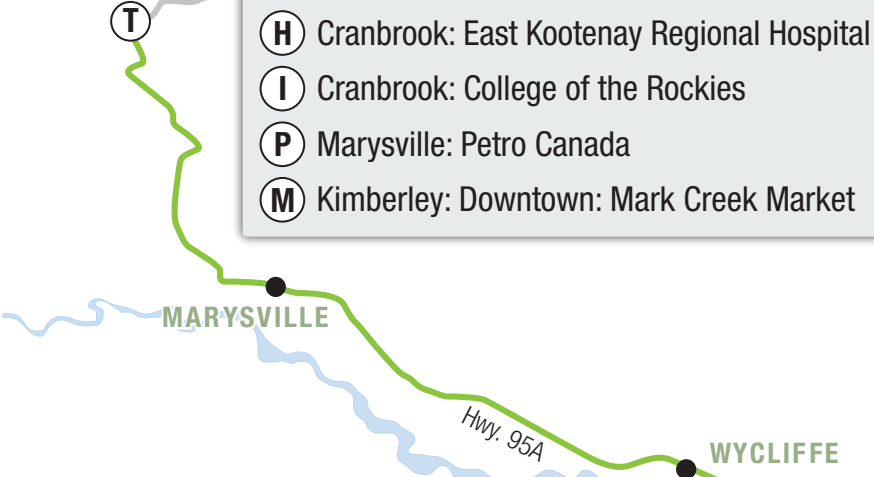

22 KC Commuter

KIMBERLEY
See map at right

- Kimberley: Conference Centre
- Kimberley: Townsite Grocery
- Kimberley: Downtown: Shoppers Drug Mart
- Kimberley: Civic Centre
- Kimberley: College of the Rockies
- Marysville: Kingdom Hall
- Cranbrook: Theatre Rd. and McPhee Rd.
- Cranbrook: Downtown Exchange
- Cranbrook: East Kootenay Regional Hospital
- Cranbrook: College of the Rockies
- Marysville: Petro Canada
- Kimberley: Downtown: Mark Creek Market

CRANBROOK
See map at left