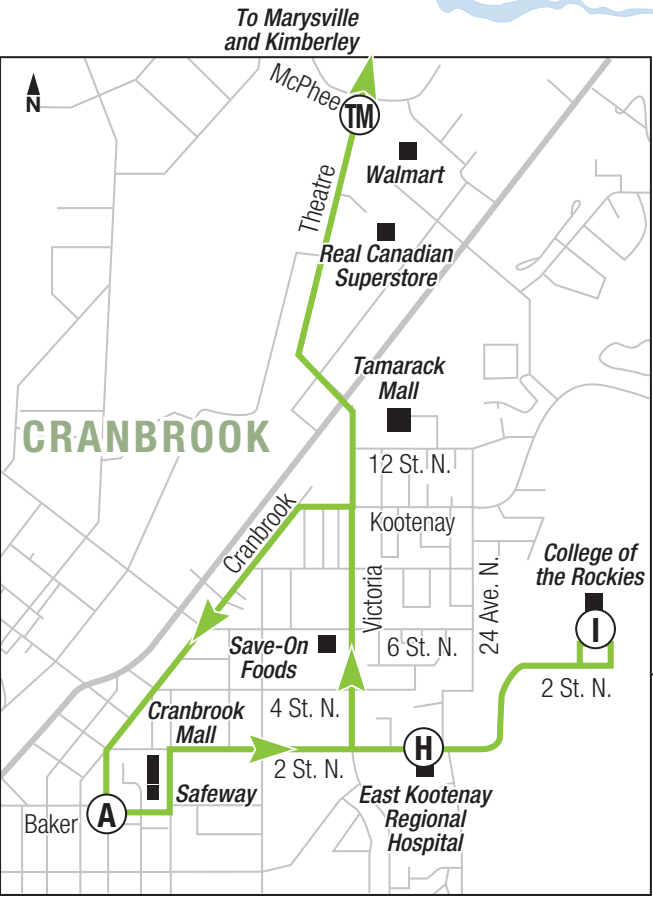

22 KC Commuter

KIMBERLEY
See map at right

- Kimberley: Conference Centre
- Kimberley: Townsite Grocery
- Kimberley: Downtown: Shoppers Drug Mart
- Kimberley: Civic Centre
- Kimberley: College of the Rockies
- Marysville: Kingdom Hall
- Cranbrook: Theatre Rd. and McPhee Rd.
- Cranbrook: Downtown Exchange
- Cranbrook: East Kootenay Regional Hospital
- Cranbrook: College of the Rockies
- Marysville: Petro Canada
- Kimberley: Downtown: Mark Creek Market

CRANBROOK
See map at left