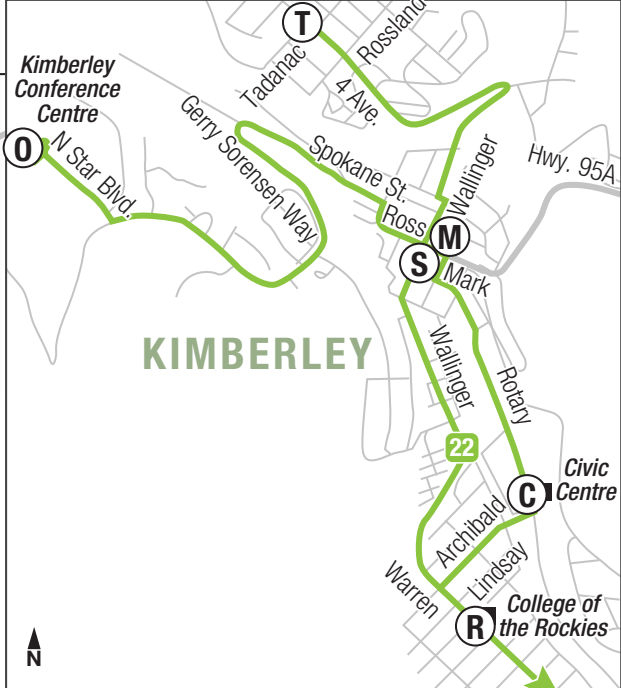

22 KC Commuter

KIMBERLEY
See map at right

- Kimberley: Conference Centre
- Kimberley: Townsite Grocery
- Kimberley: Downtown: Shoppers Drug Mart
- Kimberley: Civic Centre
- Kimberley: College of the Rockies
- Marysville: Kingdom Hall
- Cranbrook: Theatre Rd. and McPhee Rd.
- Cranbrook: Downtown Exchange
- Cranbrook: East Kootenay Regional Hospital
- Cranbrook: College of the Rockies
- Marysville: Petro Canada
- Kimberley: Downtown: Mark Creek Market

CRANBROOK
See map at left