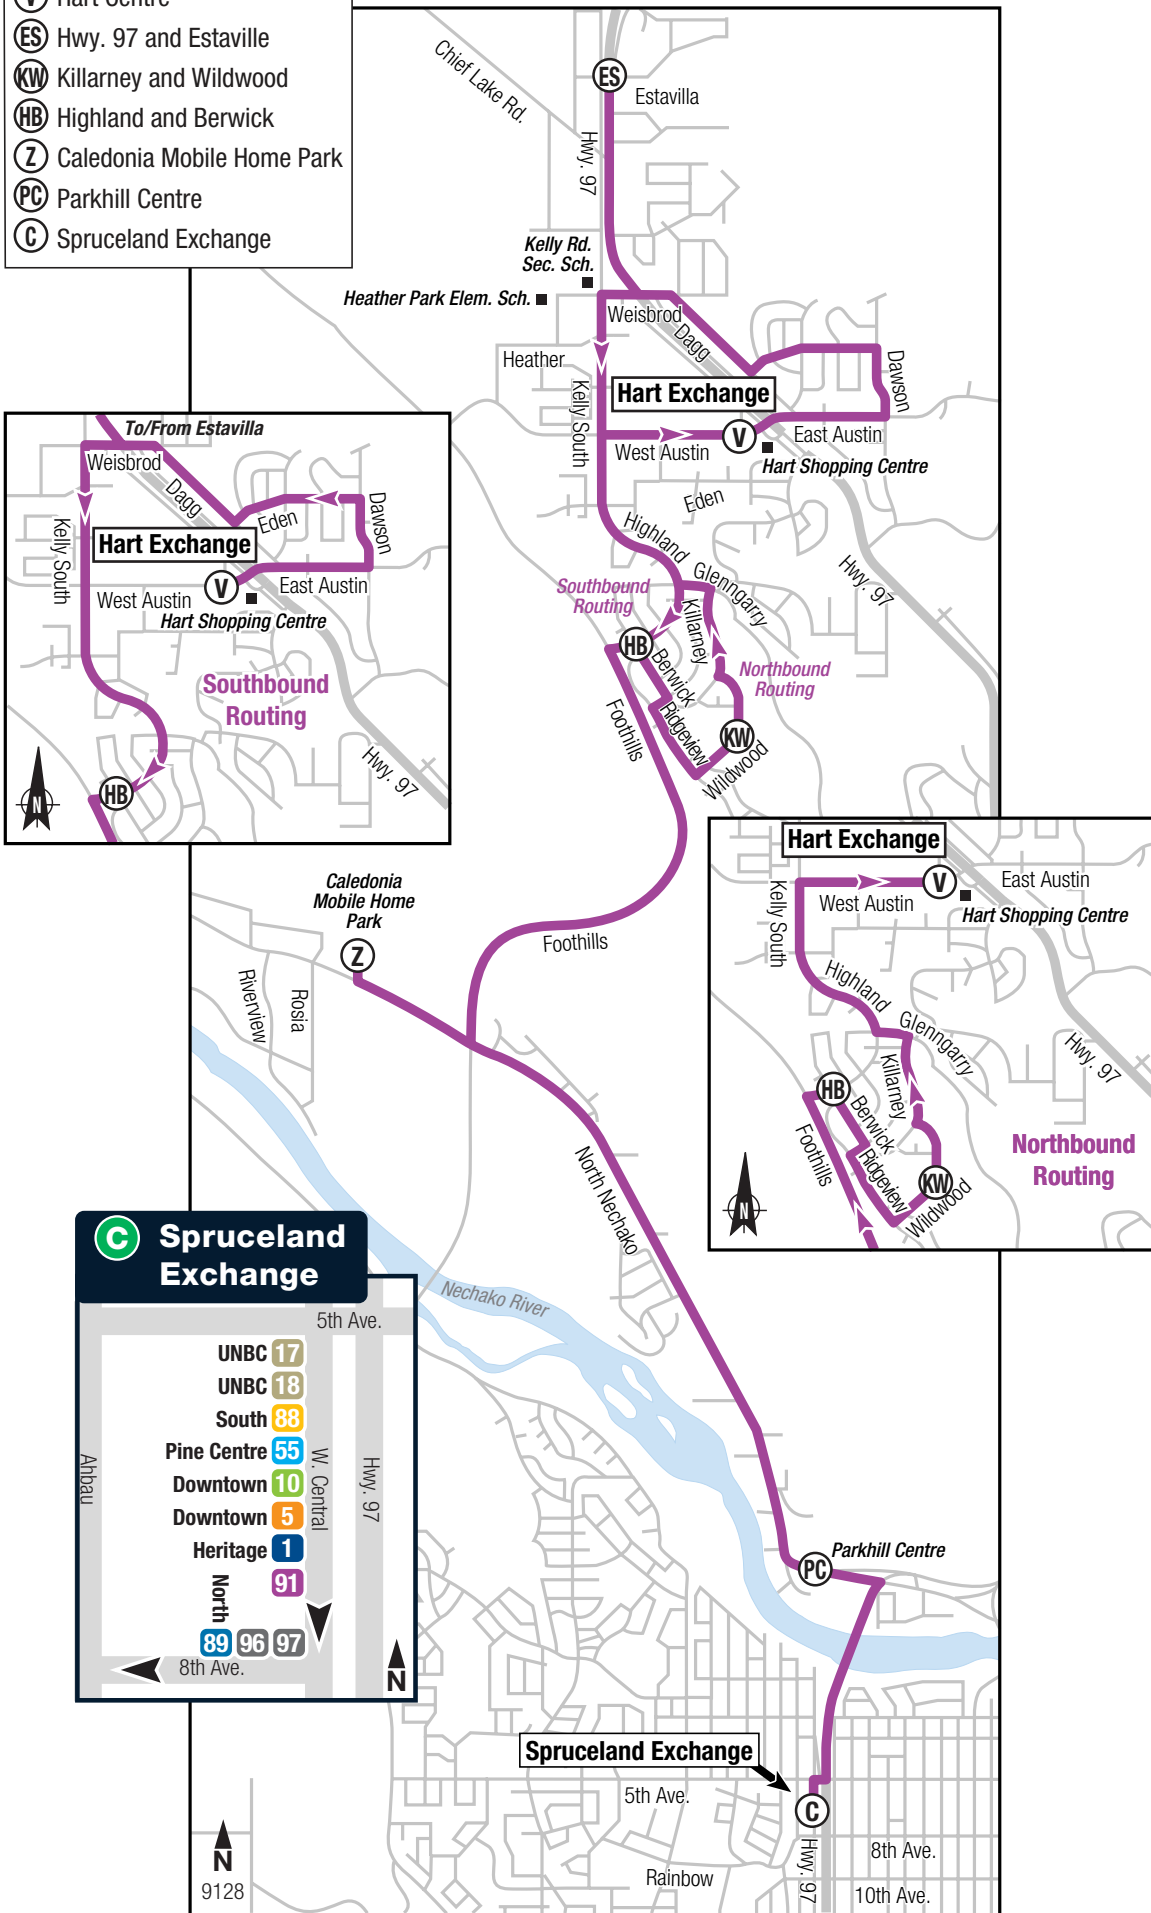

Timing Point Locations

- (V)** Hart Centre
- (ES)** Hwy. 97 and Estavilla
- (KW)** Killarney and Wildwood
- (HB)** Highland and Berwick
- (Z)** Caledonia Mobile Home Park
- (PC)** Parkhill Centre
- (C)** Spruceland Exchange

91 Hart/Spruceland

(C) Spruceland Exchange

UNBC	17	5th Ave.
UNBC	18	
South	88	
Pine Centre	55	W. Central
Downtown	10	
Downtown	5	
Heritage	1	
North	91	
	89 96 97	8th Ave.

Abnau Hwy. 97 N

9128