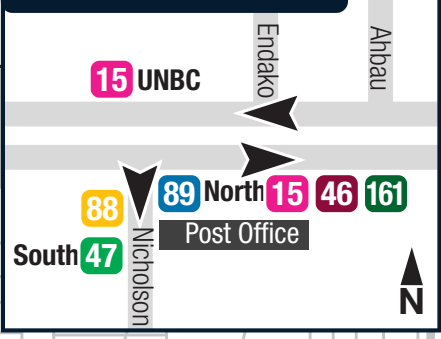

O Nicholson Exchange

- ### Timing Point Locations
- A** 7th and Dominion
 - U** Costco
 - H** Pine Centre Exchange
 - X** College of New Caledonia
 - O** 15th and Nicholson
 - B** Parkwood Mall

47 Reverse Queensway

H Pine Centre Exchange