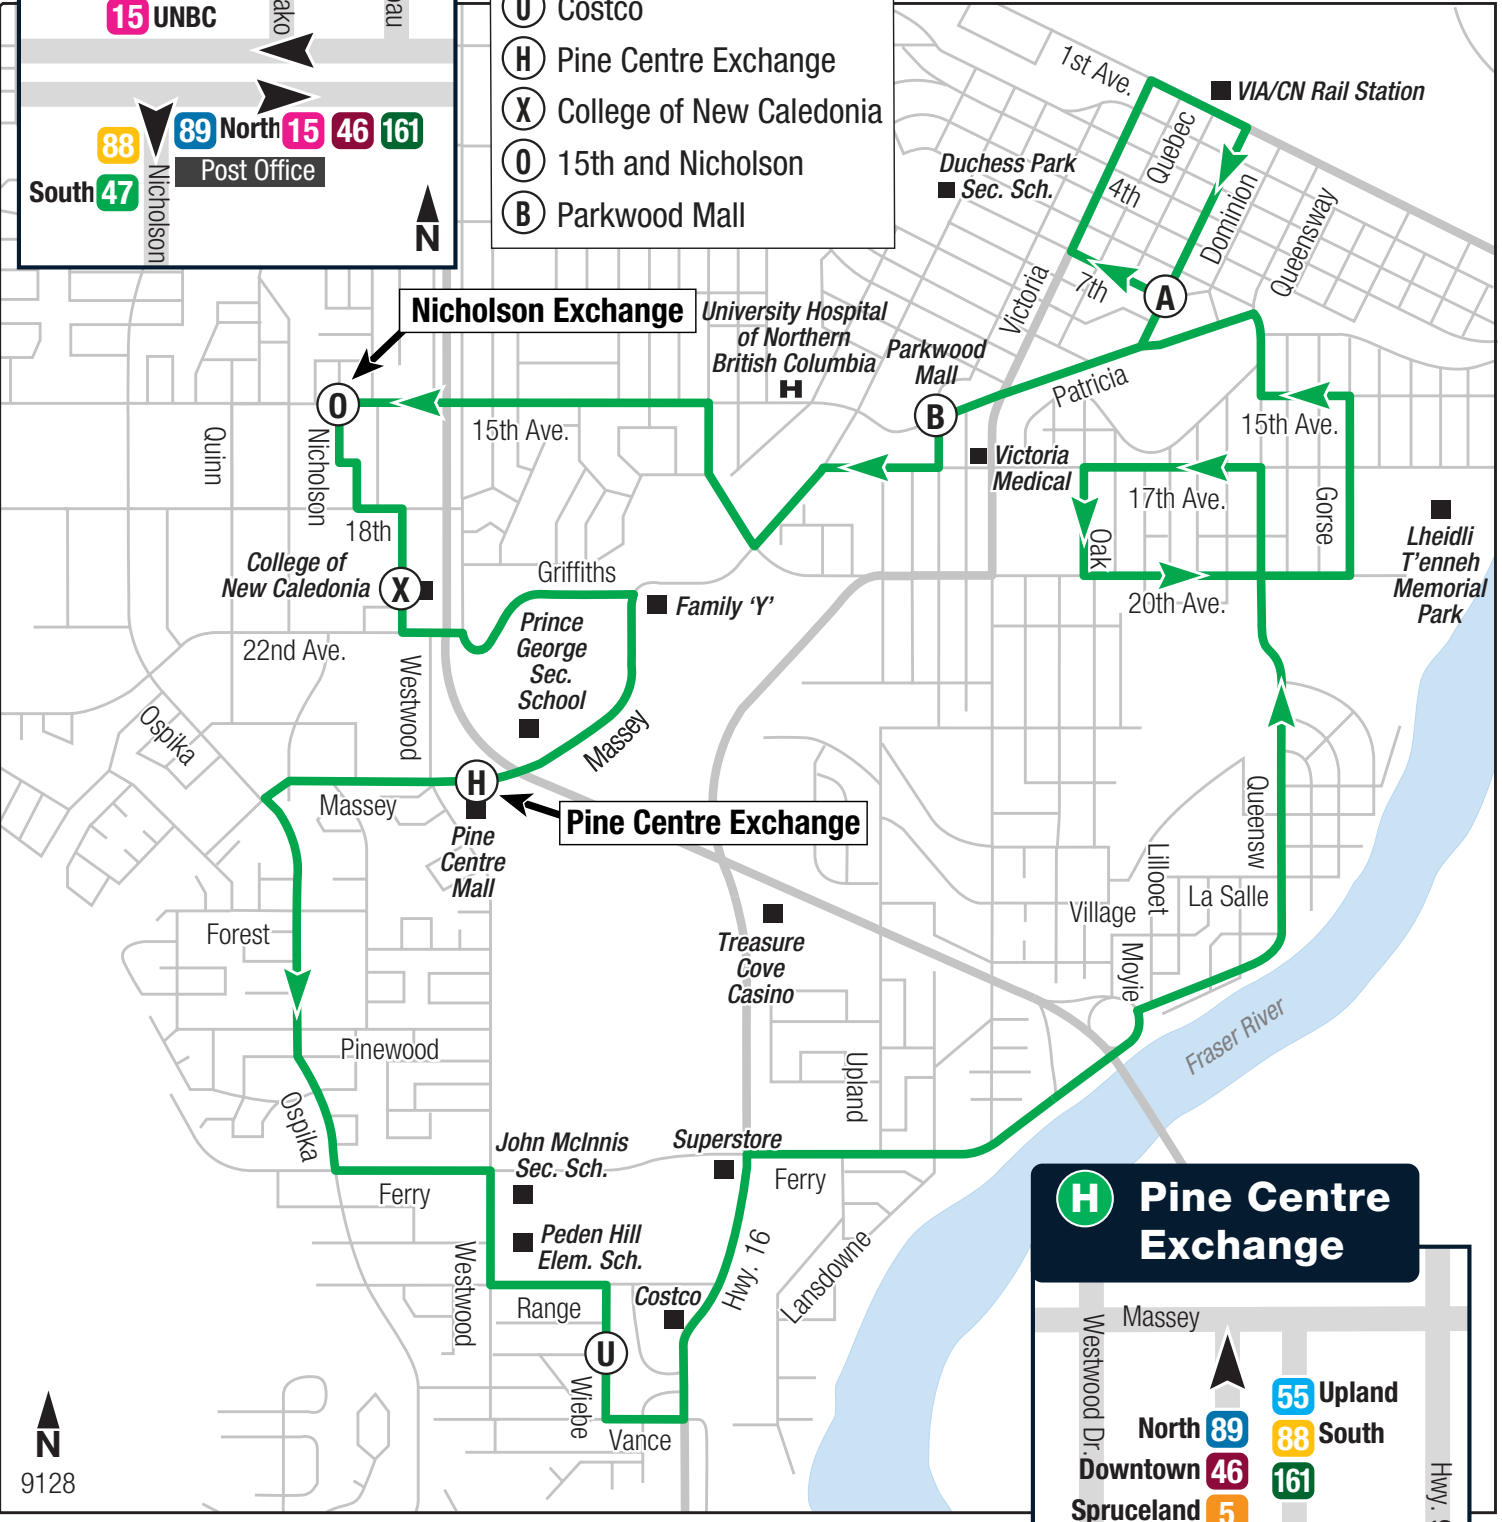

O Nicholson Exchange

- ### Timing Point Locations
- A** 7th and Dominion
 - U** Costco
 - H** Pine Centre Exchange
 - X** College of New Caledonia
 - O** 15th and Nicholson
 - B** Parkwood Mall

47 Reverse Queensway

H Pine Centre Exchange