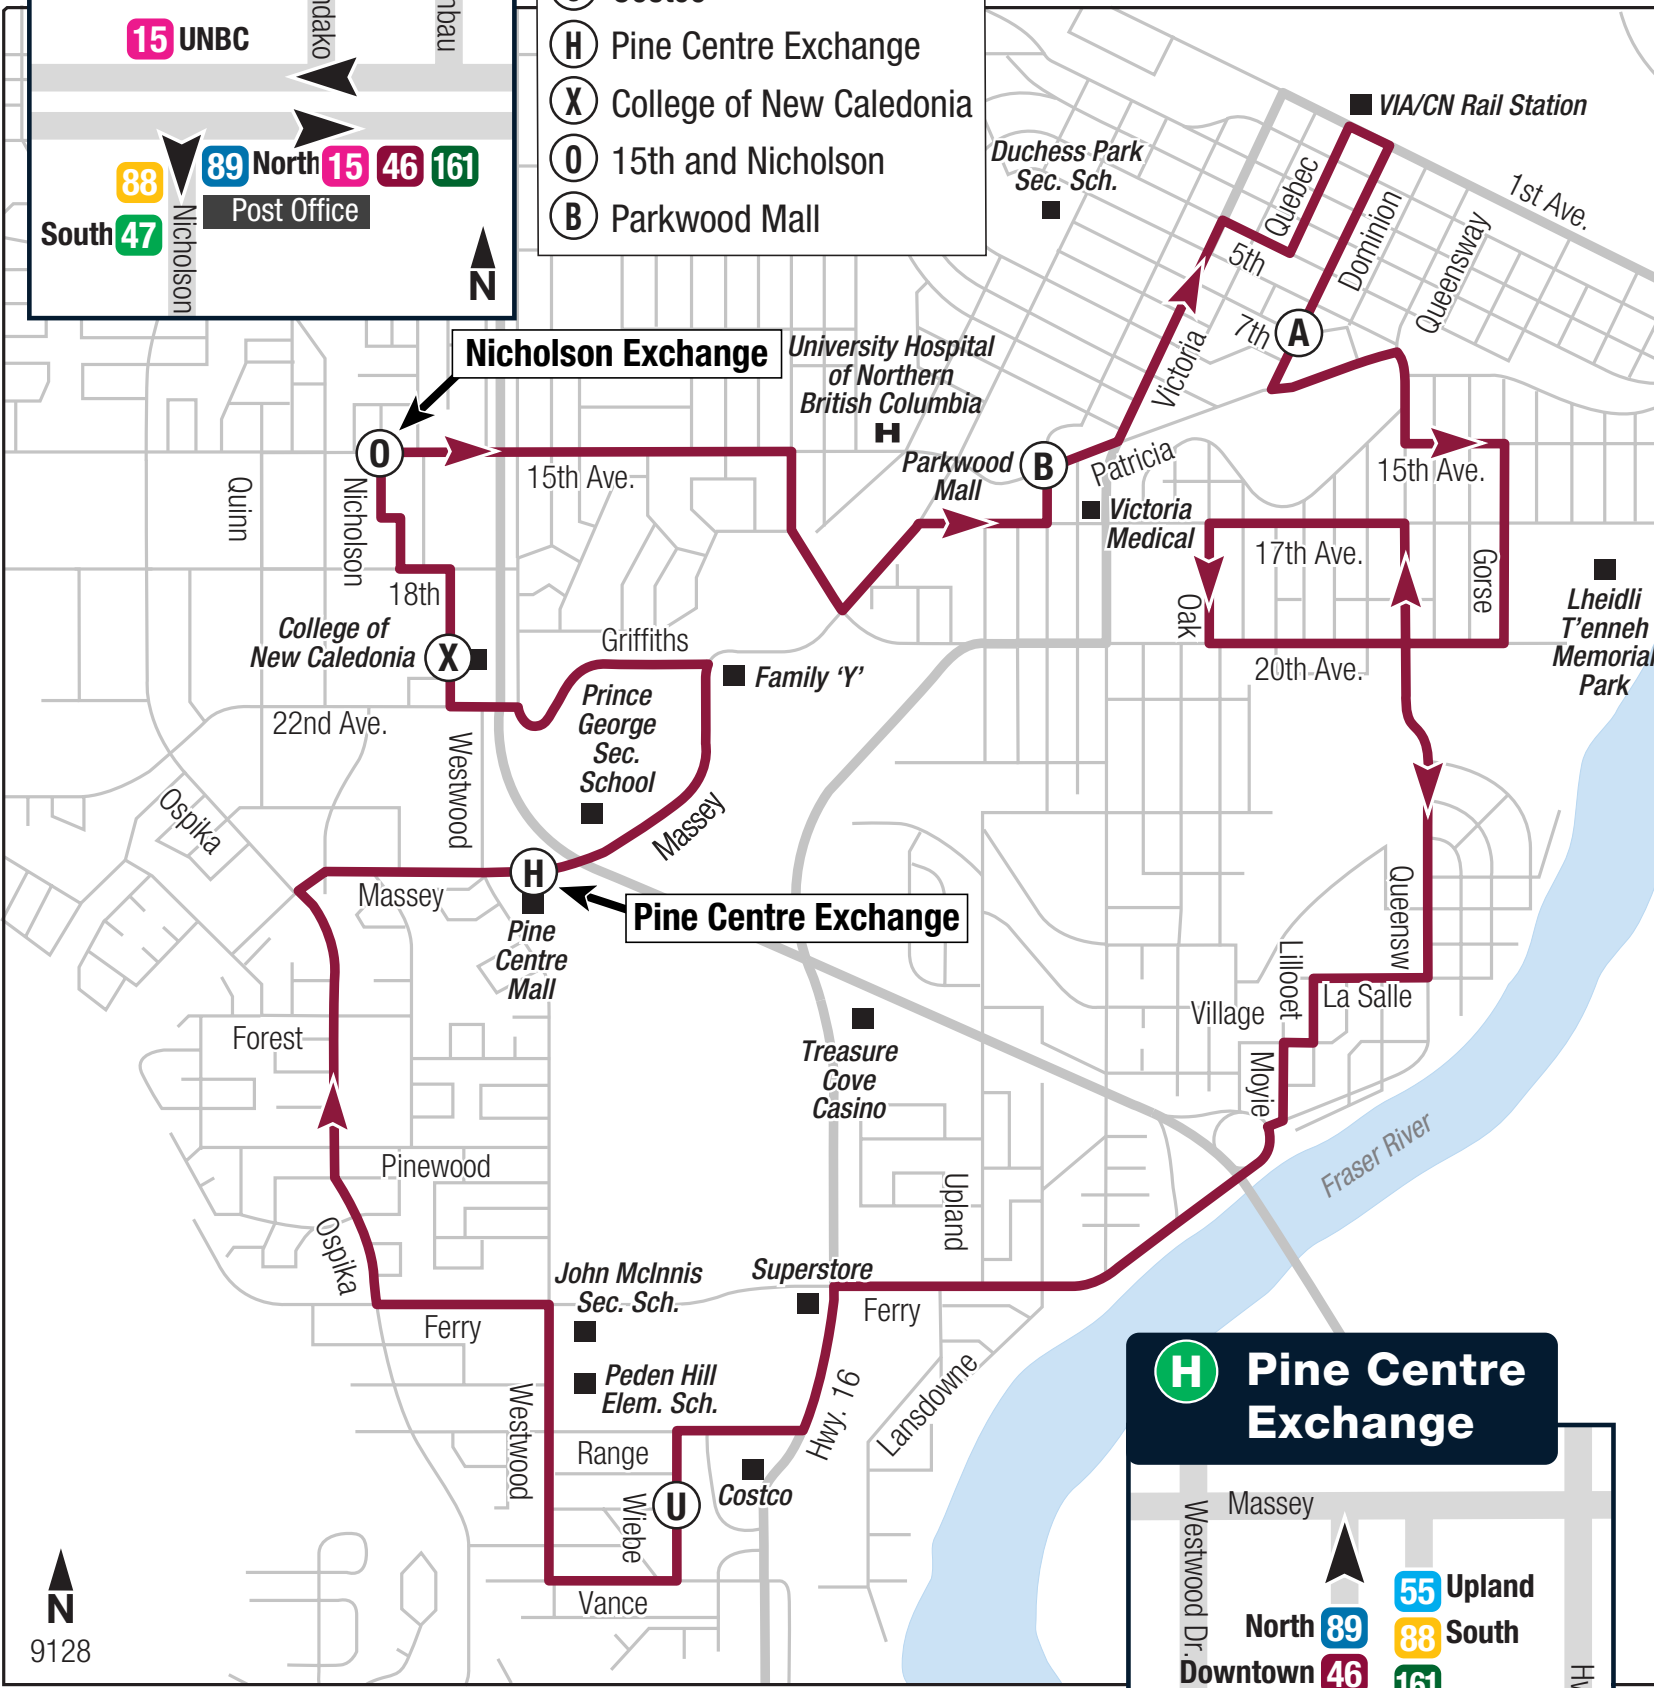

- ### Timing Point Locations
- (A) 7th and Dominion
 - (U) Costco
 - (H) Pine Centre Exchange
 - (X) College of New Caledonia
 - (O) 15th and Nicholson
 - (B) Parkwood Mall

Nicholson Exchange

Pine Centre Exchange

9128