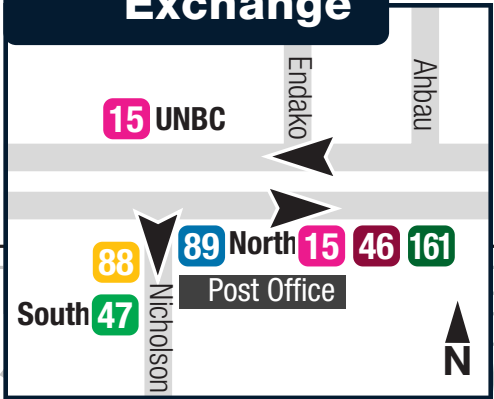

Nicholson Exchange

15 Downtown/UNBC

Timing Point Locations

- (A)** 7th and Dominion
- (O)** 15th and Nicholson
- (D)** 15th and Foothills
- (N)** UNBC