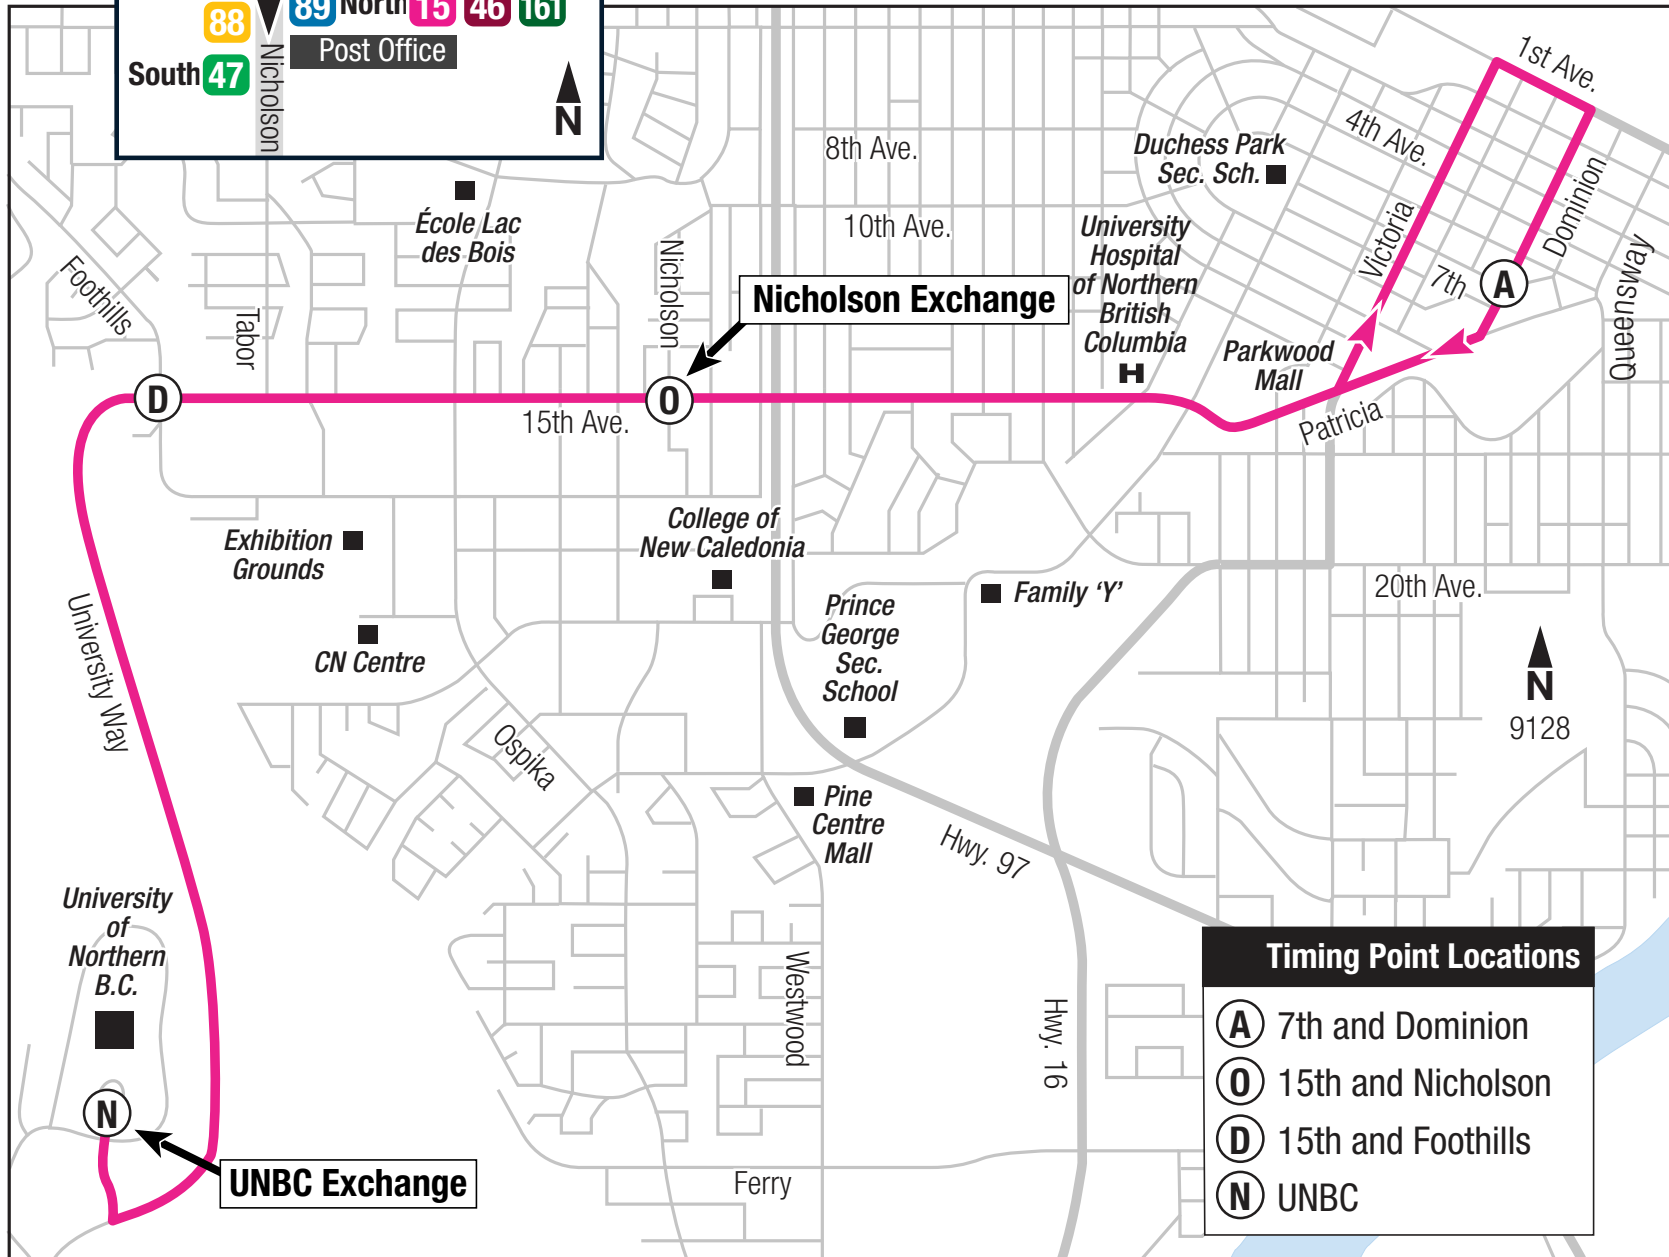

Nicholson Exchange

15 Downtown/UNBC

Timing Point Locations

- (A)** 7th and Dominion
- (O)** 15th and Nicholson
- (D)** 15th and Foothills
- (N)** UNBC